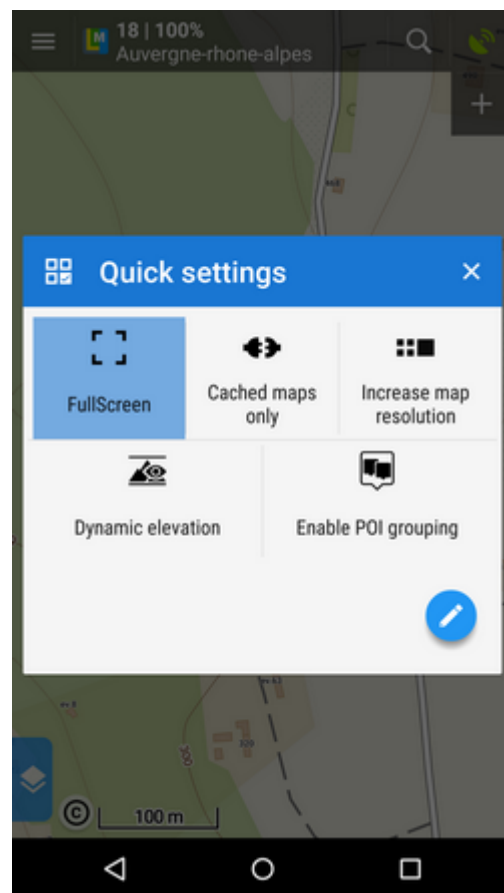

## About

- Menu > More > Quick Settings

**Quick Settings button** enables direct and fast switch of several settings options. It is accessible from the main menu or can be placed in some of the [Function Panels](#) for even quicker access.

## Quick Settings Window

Consists of a grid of the most used settings shortcuts. The grid is fully customizable:

-  **adding buttons** - displays a wide range of settings to link to
- **removing buttons** - long-tap the item you want to remove and select "Remove"
- **sorting buttons** - you can freely tap-drag-drop the buttons to change their order (available from the Android 3.0+ version)

## Available Settings Shortcuts

-  **Fullscreen** - hides system panel
-  **Screen On/Off Control** - sets turning the screen on/off by gestures or by the application - Locus Map Pro only
-  **Always Screen On** - enables permanent screen on
-  **Enable Address Search** - searches addresses by long-tapping the map screen
-  **Shift Map Center** - moves the map center crosshair down by 1/4 of the screen - Locus Map

**Pro only**

-  **Time Rings** - displays rings indication estimated distance passed according to current speed
-  **Distance Rings** - displays rings indicating various distances from current position
-  **Dynamic Altitude** - displays altitude at the map screen center
-  **Map Themes** - offers available map themes to switch to
-  **Enable POI grouping** - groups POI into a single object at lower zooms for faster map drawing
-  **Offline Mode** - uses cached map tiles only
-  **Change Map Resolution** - displays map with changed resolution
-  **Map Shading** - enables additional shading of map based on elevation files - **Locus Map Pro**