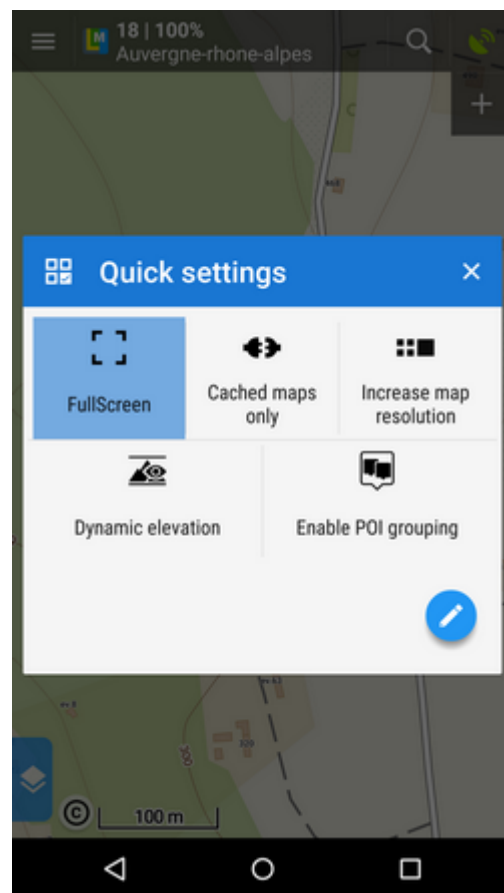

## About

- Menu > More > Quick Settings

**Quick Settings button** enables direct and fast switch of several settings options. It is accessible from the main menu or can be placed in some of the [Function Panels](#) for even quicker access.

## Quick Settings Window

Consists of a grid of the most used settings shortcuts. The grid is fully customizable:

-  **adding buttons** - displays a wide range of settings to link to
- **removing buttons** - long-tap the item you want to remove and select "Remove"
- **sorting buttons** - you can freely tap-drag-drop the buttons to change their order (available from the Android 3.0+ version)

## Available Settings Shortcuts

-  **FullScreen** - hides system panel
-  **Screen On/Off Control** - sets turning the screen on/off by gestures or by the application - Locus Map Pro only
-  **Always Screen On** - enables permanent screen on
-  **Enable Address Search** - searches addresses by long-tapping the map screen
-  **Shift Map Center** - moves the map center crosshair down by 1/4 of the screen - Locus Map

**Pro only**

-  **Time Rings** - displays rings indication estimated distance passed according to current speed
-  **Distance Rings** - displays rings indicating various distances from current position
-  **Dynamic Altitude** - displays altitude at the map screen center
-  **Map Themes** - offers available map themes to switch to
-  **Enable POI grouping** - groups POI into a single object at lower zooms for faster map drawing
-  **Offline Mode** - uses cached map tiles only
-  **Change Map Resolution** - displays map with changed resolution
-  **Map Shading** - enables additional shading of map based on elevation files - **Locus Map Pro**