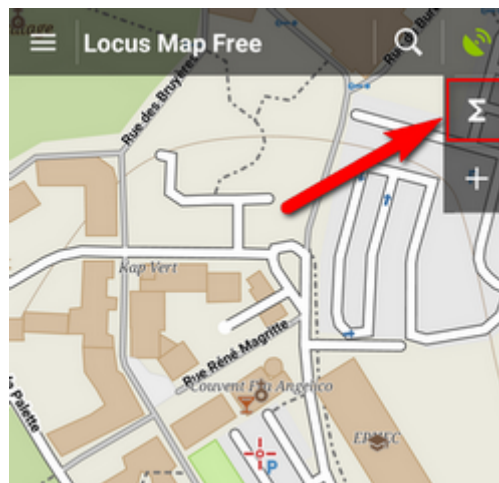

Presets

Locus Map is a very **universal app** - it can be set for **many various activities**, and not only the leisure time ones - it can also navigate in car or help professionals collect geo data or locate targets for rescue squads. This versatility and vast range of features, however, has its drawbacks - using Locus for more activities means a lot of re-setting. Speaking of adjustments to your screen layout, changing type of navigation recalculation, switching vector map themes, increasing map resolution etc.

With Presets you can reset whole Locus with two taps.

Using Presets requires some setting in the beginning - above all, we recommend **putting Presets button in the function panel**:

Pre-defined Presets

When tapping Presets for the first time there are **three pre-defined Presets**: