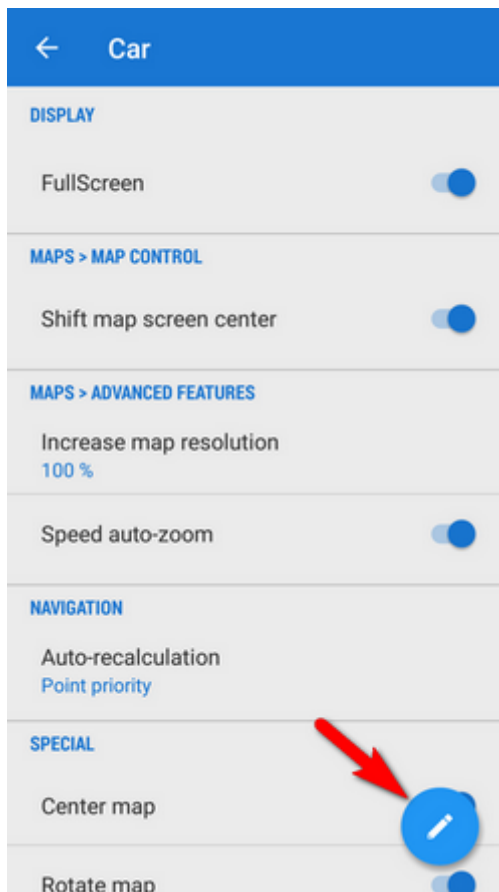

When tapping Presets for the first time there are **three pre-defined Presets**:

- **1. Default** - contains app settings after the first Locus start with just map centering on

- **2. Cycling** - map rotation on, location cursor moved to lower 1/3 of the screen, map centering on, hike/bike map theme on

- **3. car** - map rotation on, location cursor moved, target-priority auto recalculation on, road theme of maps etc.

A Preset is activated by tapping it.

Adding new Presets

If you want to add another Locus Preset, just save your current Locus settings by tapping  in the bottom right part of the Preset box. Then just **rename the new preset**.

Editing Presets

If you are an experienced Locus user you can get to re-setting of the default presets - check "**Advanced mode**" in the topbar.

Option to **edit** is activated in each preset action menu:

tapping it gets you to the panel of settings switches:

By tapping the blue  button in the right you get to the preset settings selection menu:

Presets do not contain all settings options Locus normally offers. There are only the most used preferences that resulted from a user survey.