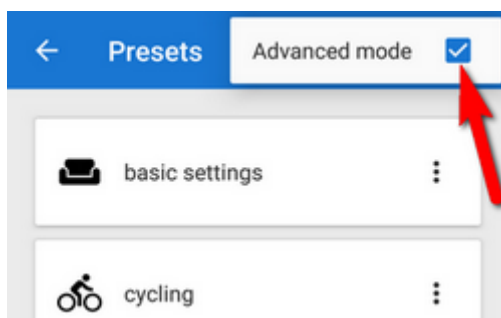

A Preset is activated by tapping it.

Adding new Presets

If you want to add another Locus Preset, just save your current Locus settings by tapping in the bottom right part of the Preset box. Then just **rename the new preset**.

Editing Presets

If you are an experienced Locus user you can get to re-setting of the default presets - check "**Advanced mode**" in the topbar.

Option to **edit** is activated in each preset action menu: