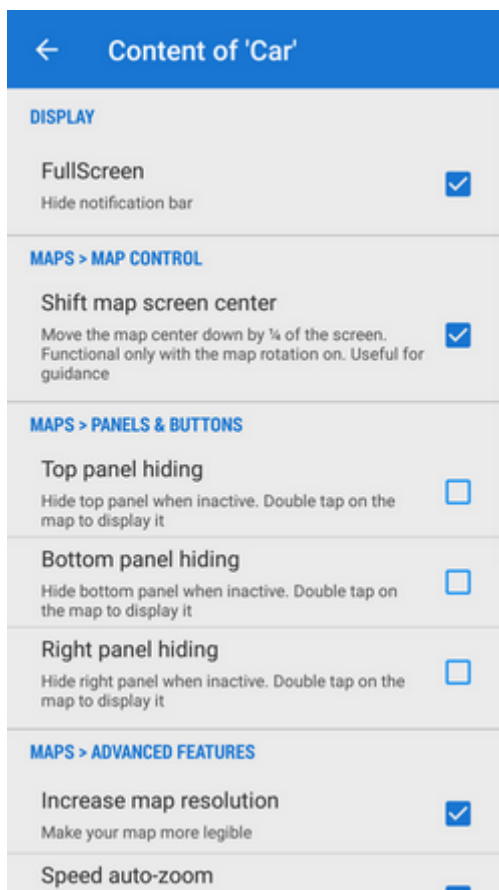

When tapping Presets for the first time there are **three pre-defined Presets**:

- **1. Default** - contains app settings after the first Locus start with just map centering on

- **2. Cycling** - map rotation on, location cursor moved to lower 1/3 of the screen, map centering on, hike/bike map theme on

- **3. car** - map rotation on, location cursor moved, target-priority auto recalculation on, road theme of maps etc.

A Preset is activated by tapping it.

Adding new Presets

If you want to add another Locus Preset, just save your current Locus settings by tapping  in the bottom right part of the Preset box. Then just **rename the new preset**.

Editing Presets

If you are an experienced Locus user you can get to re-setting of the default presets - check "**Advanced mode**" in the topbar.

Option to **edit** is activated in each preset action menu:

tapping it gets you to the panel of settings switches:

By tapping the blue  button in the right you get to the preset settings selection menu:

Presets do not contain all settings options Locus normally offers. There are only the most used preferences that resulted from a user survey.