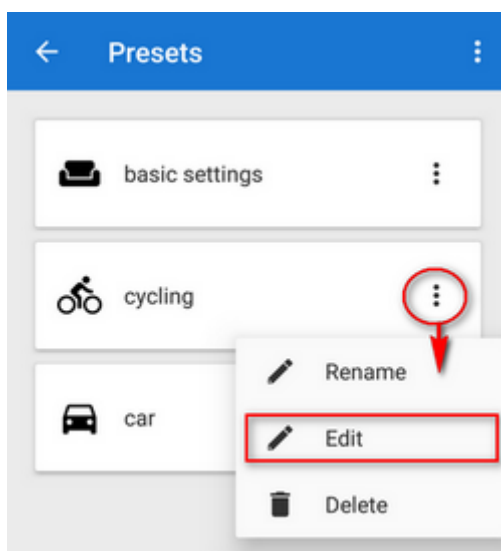

tapping it gets you to the panel of settings switches: