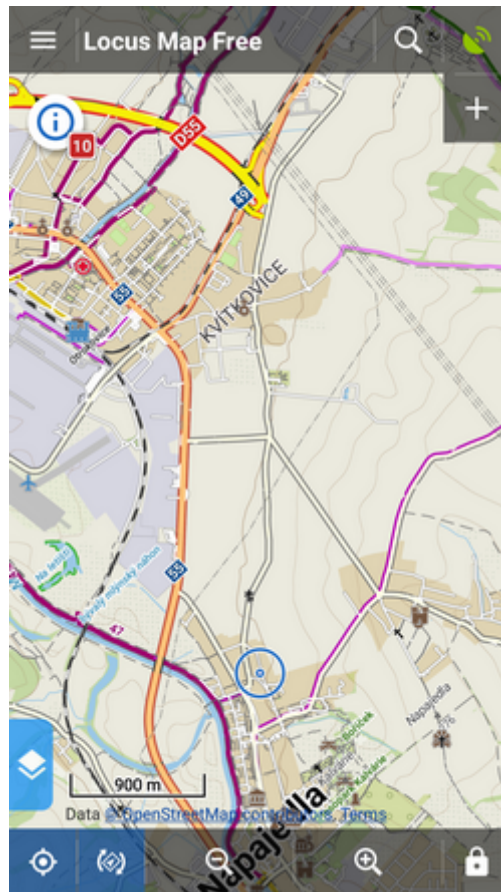

Presets

Locus Map is a very **universal app** - it can be set for **many various activities**, and not only the leisure time ones - it can also navigate in car or help professionals collect geo data or locate targets for rescue squads. This versatility and vast range of features, however, has its drawbacks - using Locus for more activities means a lot of re-setting. Speaking of adjustments to your screen layout, changing type of navigation recalculation, switching vector map themes, increasing map resolution etc.

With Presets you can reset whole Locus with two taps.

Using Presets requires some setting in the beginning - above all, we recommend **putting Presets button in the function panel**:

Pre-defined Presets

When tapping Presets for the first time there are **three pre-defined Presets**:

- **1. Default** - contains app settings after the first Locus start with just map centering on

- **2. Cycling** - map rotation on, location cursor moved to lower 1/3 of the screen, map centering on, hike/bike map theme on

- **3. car** - map rotation on, location cursor moved, target-priority auto recalculation on, road theme of maps etc.

A Preset is activated by tapping it.

Adding new Presets

If you want to add another Locus Preset, just save your current Locus settings by tapping  in the bottom right part of the Preset box. Then just **rename the new preset**.