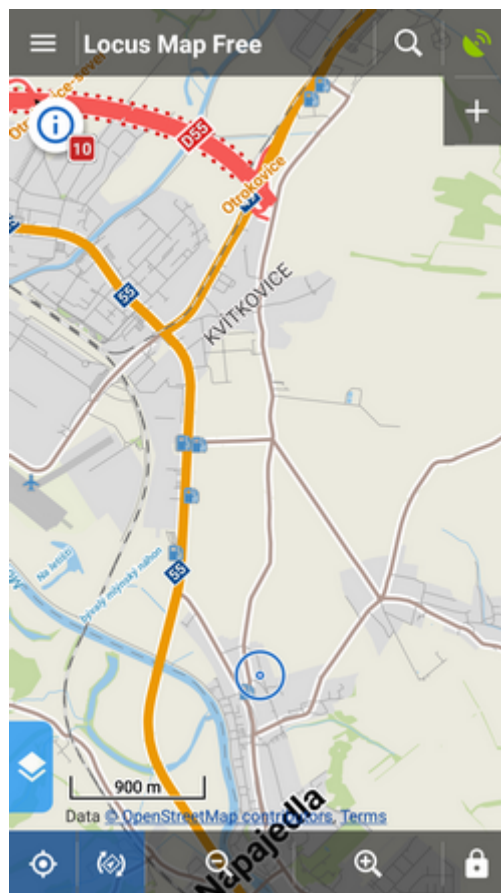

When tapping Presets for the first time there are **three pre-defined Presets**:

- **1. Default** - contains app settings after the first Locus start with just map centering on

- **2. Cycling** - map rotation on, location cursor moved to lower 1/3 of the screen, map centering on, hike/bike map theme on

- **3. car** - map rotation on, location cursor moved, target-priority auto recalculation on, road theme of maps etc.

A Preset is activated by tapping it.

Adding new Presets

If you want to add another Locus Preset, just save your current Locus settings by tapping  in the bottom right part of the Preset box. Then just **rename the new preset**.