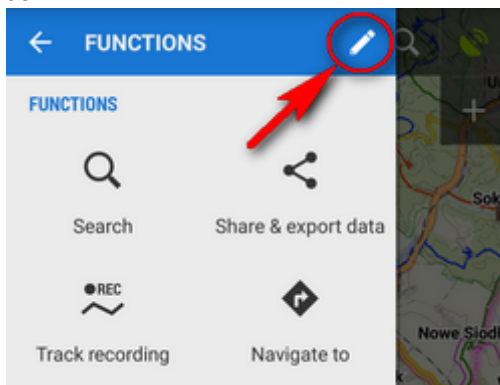

- active buttons are blue - by tapping you can deactivate them - they turn red