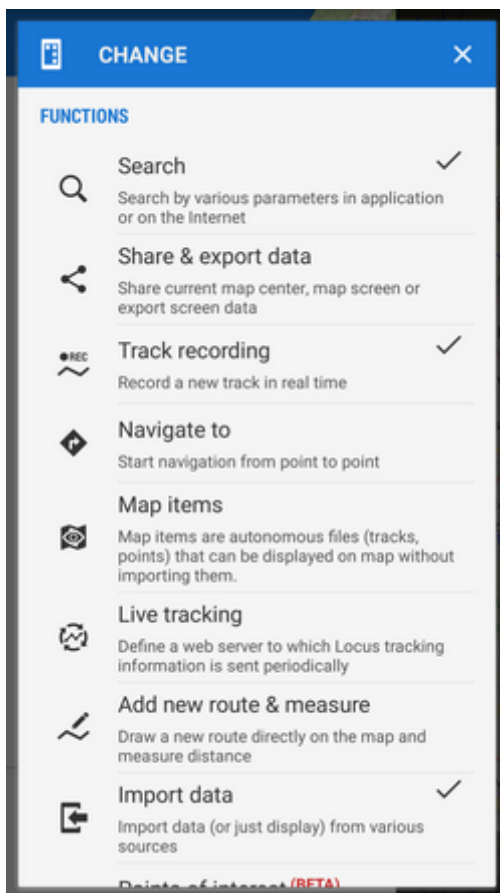

- the button shortcut has been changed

More functions ->

By default, this section contains **all features and functions** Locus Map provides which can be a bit too complex for somebody - it is possible to activate only those buttons of features you are going to use and others deactivate. It's simple:

- tap button in the upper bar