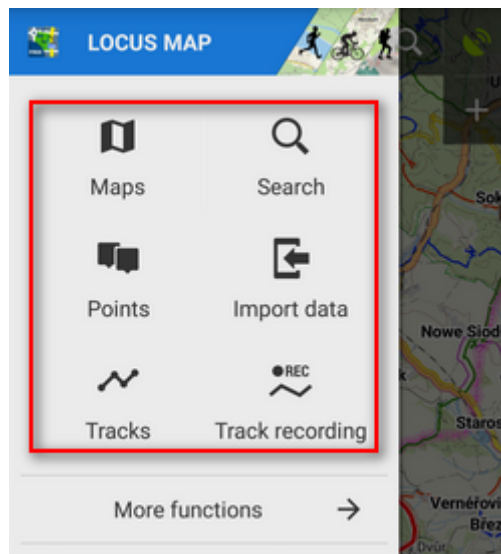

# Main Menu and its Settings

---

## Main Menu

The first six buttons of Locus Map's main menu can be set according to your needs (similarly to the [Functions Panels](#)):

- open the Main menu
- long tap any of the first six main buttons

## Locus Store

- leads to **Locus Store** where you can download maps, graphics and additional features.

## Settings

- all [Locus Map settings >>](#)