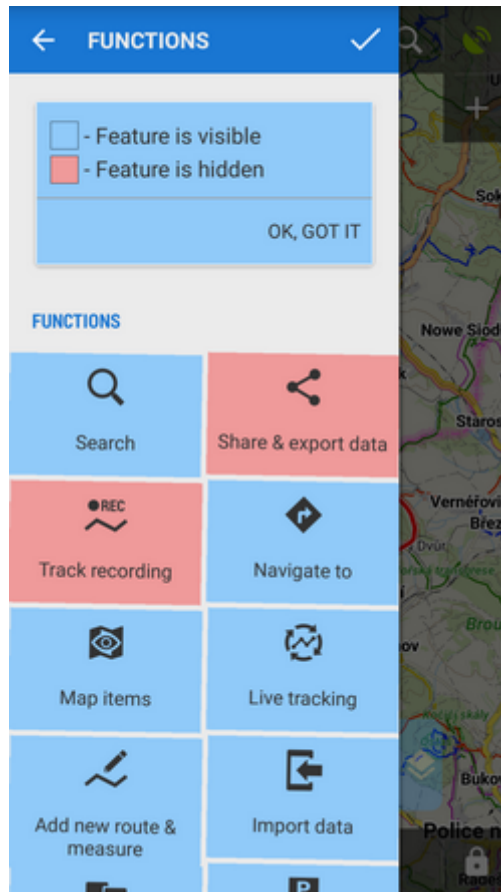

- confirm by ✓ button
- the red-highlighted buttons disappeared from the menu > more functions

The settings can be changed any time - turn the red buttons into blue and activate them back.

Rest of the menu is not configurable: