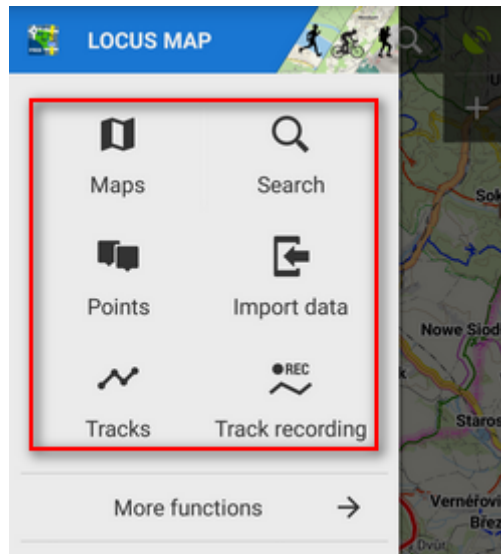

Main Menu and its Settings

Main Menu

The first six buttons of Locus Map's main menu can be set according to your needs (similarly to the [Functions Panels](#)):

- open the Main menu
- long tap any of the first six main buttons

- select another function from the portfolio and tap it

- the button shortcut has been changed

More functions ->

By default, this section contains **all features and functions** Locus Map provides which can be a bit too complex for somebody - it is possible to activate only those buttons of features you are going to use and others deactivate. It's simple:

The settings can be changed any time - turn the red buttons into blue and activate them back.

Rest of the menu is not configurable:

Locus Store

- leads to **Locus Store** where you can download maps, graphics and additional features.

Settings

- all [Locus Map settings >>](#)

Exit

- turns Locus Map off. Active only in fullscreen mode.

From:
<https://docs.locusmap.eu/> - **Locus Map - knowledge base**

Permanent link:
https://docs.locusmap.eu/doku.php?id=manual:user_guide:settings:mainmenu