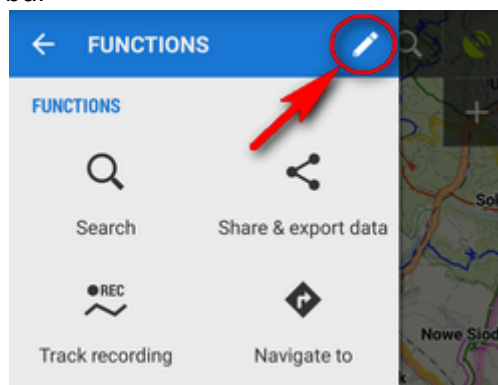

- active buttons are blue - by tapping you can deactivate them - they turn red