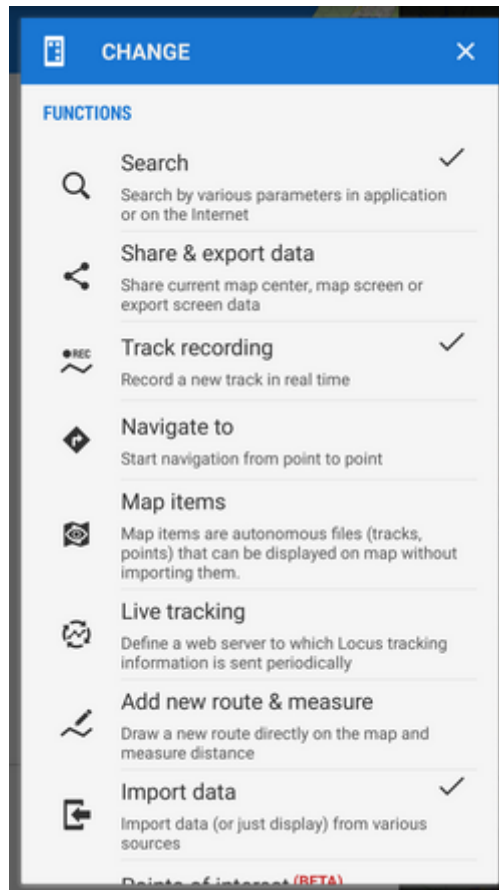

Main Menu and its Settings

Main Menu

The first six buttons of Locus Map's main menu can be set according to your needs (similarly to the [Functions Panels](#)):

- open the Main menu
- long tap any of the first six main buttons

- select another function from the portfolio and tap it

- the button shortcut has been changed

More functions ->

By default, this section contains **all features and functions** Locus Map provides which can be a bit too complex for somebody - it is possible to activate only those buttons of features you are going to use and others deactivate. It's simple:

The settings can be changed any time - turn the red buttons into blue and activate them back.

Rest of the menu is not configurable:

Locus Store

- leads to **Locus Store** where you can download maps, graphics and additional features.

Settings

- all [Locus Map settings >>](#)

Exit

- turns Locus Map off. Active only in fullscreen mode.

From:
<https://docs.locusmap.eu/> - **Locus Map - knowledge base**

Permanent link:
https://docs.locusmap.eu/doku.php?id=manual:user_guide:settings:mainmenu