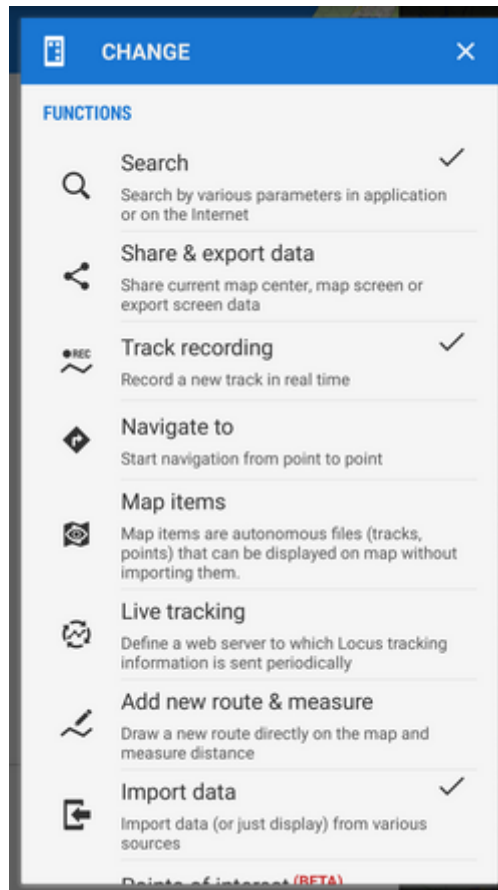

- the button shortcut has been changed

More functions ->

By default, this section contains **all features and functions** Locus Map provides which can be a bit too complex for somebody - it is possible to activate only those buttons of features you are going to use and others deactivate. It's simple:

- tap button in the upper bar