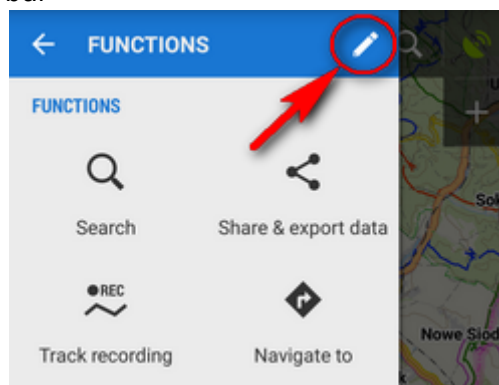

- active buttons are blue - by tapping you can deactivate them - they turn red