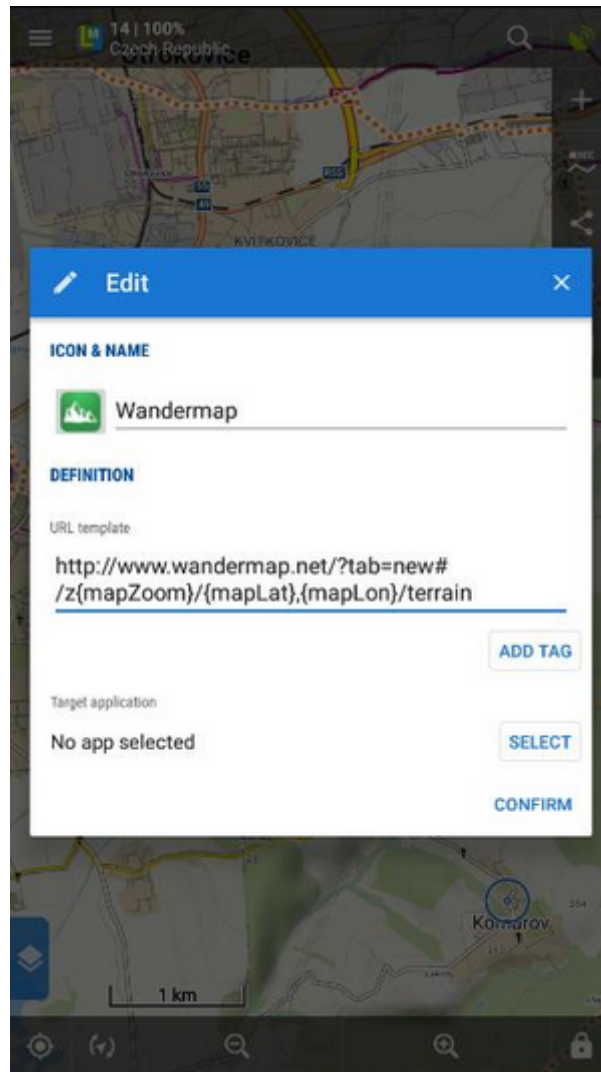

## About

With this feature you can **transfer yourself quickly from a location in Locus Map to the same location on a map website or application**. For example for downloading tips for trips. Just tap the selected bookmark:

## Get your own bookmark

As there are many map websites and apps and each of them uses a different structure of their parametrized URL, there is not a single universal instruction on how to set up this function. For better understanding what this function is about, we will present a **demo setup** made on a well-known track database [Bikemap.net](https://www.bikemap.net)

1. have a look at the structure of the **website URL** that leads to the map display. It consists of the main domain name **www.bikemap.net**, **language** parameter, **zoom** parameter, **latitude**, **longitude**, **map type** parameter and the rest:

2. tap  button and select **Add new...**

3. insert the name and compose the **URL template** according to the **website URL**, using **ADD TAG** button for the variables:

In case you want to specify the app in which you want to open the URL, **open the app selection and choose the app**. The final setup will be like this: