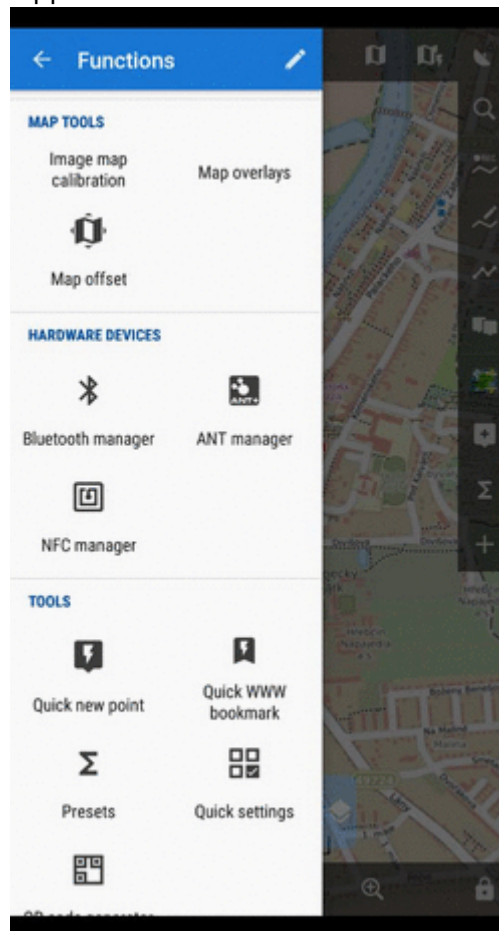

# Quick bookmark

- This feature is available in Locus Map Pro only.

## About

With this feature you can **transfer yourself quickly from a location in Locus Map to the same location on a map website or application**. For example for downloading tips for trips. Just tap the selected bookmark:

## Pre-set bookmarks

For a quick start, there are a few pre-set bookmarks. To activate one, do following:

- go to Locus menu > More functions > Quick bookmarks
- tap  button to add a new bookmark
- select **Predefined**, a list of “favorites” emerges
- tap a bookmarked website or app and close the list. The bookmark is ready for use:

## Get your own bookmark

As there are many map websites and apps and each of them uses a different structure of their parametrized URL, there is not a single universal instruction on how to set up this function. For better understanding what this function is about, we will present a **demo setup** made on a well-known track database [Bikemap.net](https://www.bikemap.net)