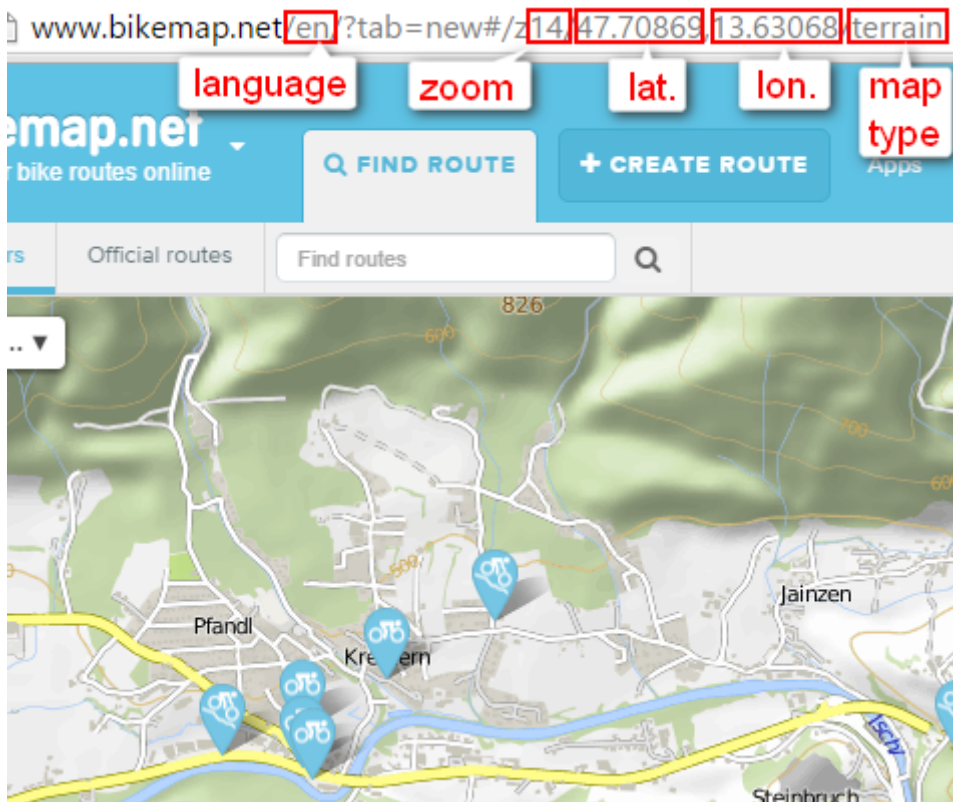

## About

With this feature you can **transfer yourself quickly from a location in Locus Map to the same location on a map website or application**. For example for downloading tips for trips. Just tap the selected bookmark:

## Pre-set bookmarks

For a quick start, there are a few pre-set bookmarks. To activate one, do following:

- go to Locus menu > More functions > Quick bookmarks
- tap  button to add a new bookmark
- select **Predefined**, a list of “favorites” emerges
- tap a bookmarked website or app and close the list. The bookmark is ready for use:

## Get your own bookmark

As there are many map websites and apps and each of them uses a different structure of their parametrized URL, there is not a single universal instruction on how to set up this function. For better understanding what this function is about, we will present a **demo setup** made on a well-known track database [Bikemap.net](https://www.bikemap.net)

1. have a look at the structure of the **website URL** that leads to the map display. It consists of the main domain name **www.bikemap.net**, **language** parameter, **zoom** parameter, **latitude**, **longitude**, **map type** parameter and the rest: