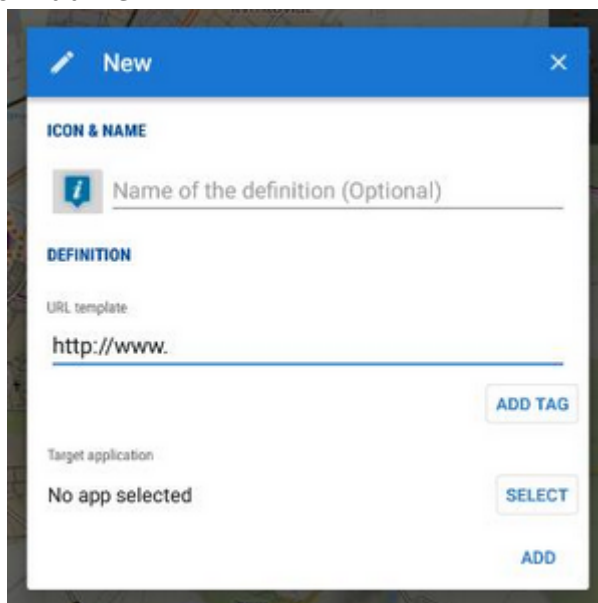

2. tap button and select **Add new...**