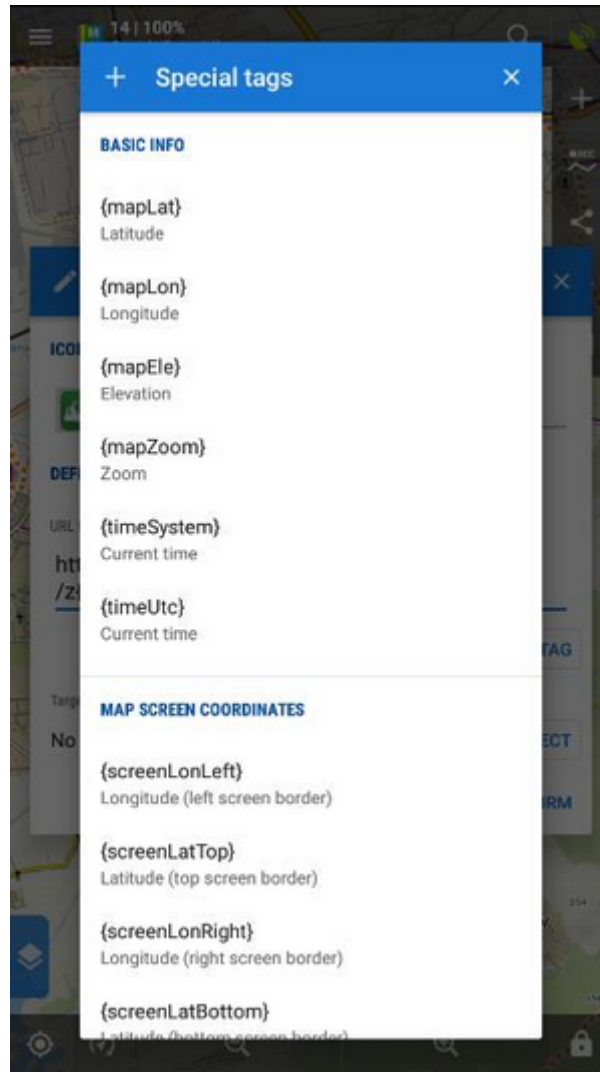

## About

With this feature you can **transfer yourself quickly from a location in Locus Map to the same location on a map website or application**. For example for downloading tips for trips. Just tap the selected bookmark:

## Get your own bookmark

As there are many map websites and apps and each of them uses a different structure of their parametrized URL, there is not a single universal instruction on how to set up this function. For better understanding what this function is about, we will present a **demo setup** made on a well-known track database [Bikemap.net](https://www.bikemap.net)

1. have a look at the structure of the **website URL** that leads to the map display. It consists of the main domain name **www.bikemap.net**, **language** parameter, **zoom** parameter, **latitude**, **longitude**, **map type** parameter and the rest:

2. tap  button and select **Add new...**

3. insert the name and compose the **URL template** according to the **website URL**, using **ADD TAG** button for the variables:

In case you want to specify the app in which you want to open the URL, **open the app selection and choose the app**. The final setup will be like this: