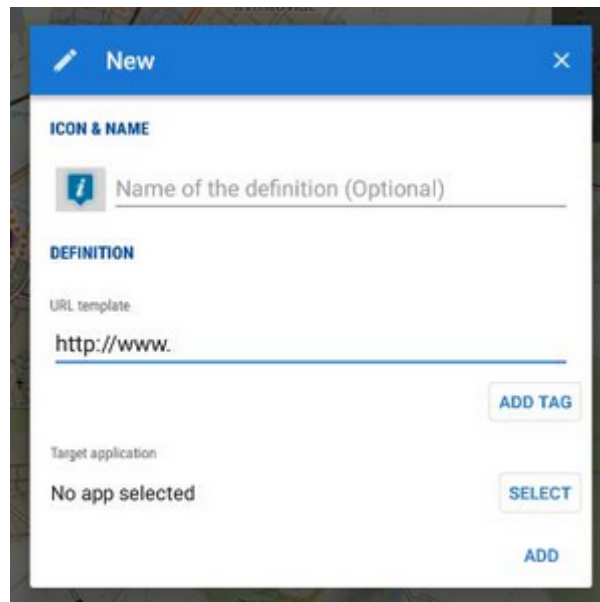

Quick WWW Bookmark

- This feature is available in Locus Map Pro only.

About

Feature enabling to bookmark a parameter URL of any map website that can transfer you to Locus Map defined location by a single button tap e.g. for downloading tips for trips. The function can be found in the `Menu > More functions` at the bottom.

As there are many map websites or servers and each of them uses different structure of their parametrized URL, there is not a single universal instruction how to set up this function. For better understanding what this function is about, we will present a **demo setup** made on a well known track database [Bikemap.net](https://www.bikemap.net)

Instructions

1. have a look at the structure of the website URL that leads to the map display. It consists of the main domain name **www.bikemap.net**, **language** parameter, **zoom** parameter, **latitude**, **longitude**, **map type** parameter and the rest:

2. go to Locus Map > Menu > More functions > Quick WWW bookmark and tap **+** button to define a **new bookmark**

3. insert the name and compose the **URL template** according to the **website URL**, using **ADD TAG** button for the variables: