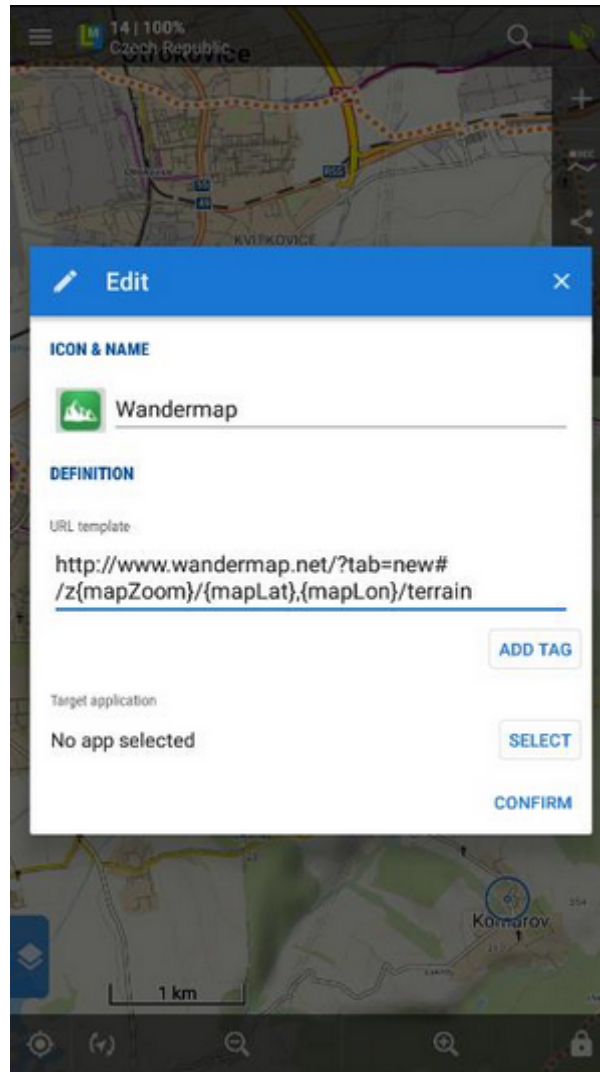

The URL syntax must be preserved or the feature will not work!

4. **Confirm**
5. adjust the map in Locus Map at your desired location