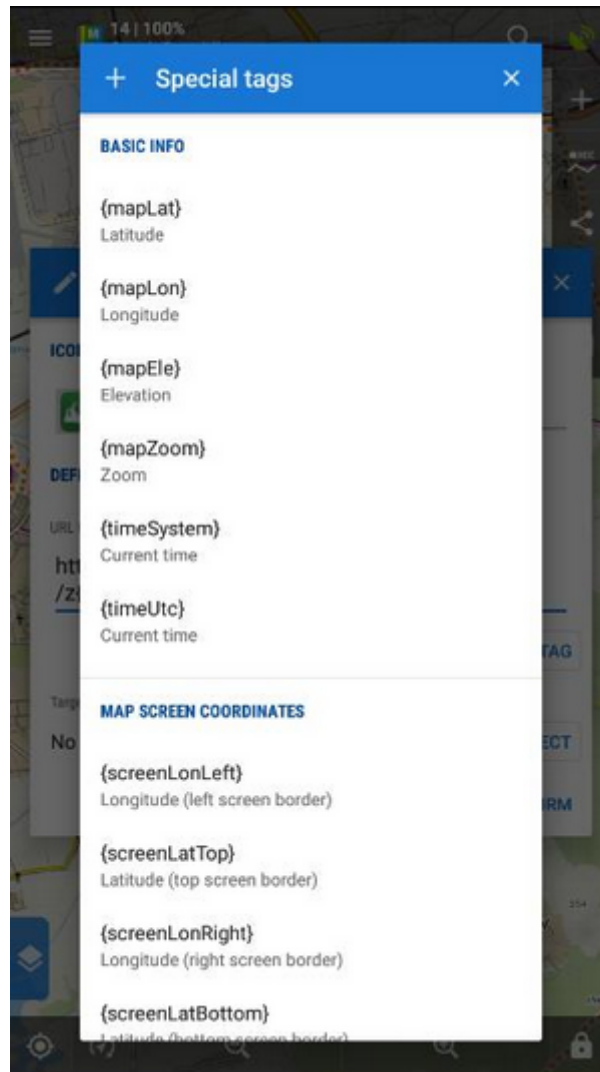

Quick WWW Bookmark

- This feature is available in Locus Map Pro only.

About

Feature enabling to bookmark a parameter URL of any map website that can transfer you to Locus Map defined location by a single button tap e.g. for downloading tips for trips. The function can be found in the `Menu > More functions` at the bottom.

Instructions

1. have a look at the structure of the website URL that leads to the map display. It consists of the main domain name **www.bikemap.net**, **language** parameter, **zoom** parameter, **latitude**, **longitude**, **map type** parameter and the rest:

2. go to Locus Map > Menu > More functions > Quick WWW bookmark and tap **+** button to define a **new bookmark**

3. insert the name and compose the **URL template** according to the **website URL**, using **ADD TAG** button for the variables:

the final setup will be like this:

The URL syntax must be preserved or the feature will not work!

4. **Confirm**
5. adjust the map in Locus Map at your desired location

6. tap **Quick WWW Bookmark** in Menu > More functions and select the **Bikemap bookmark**