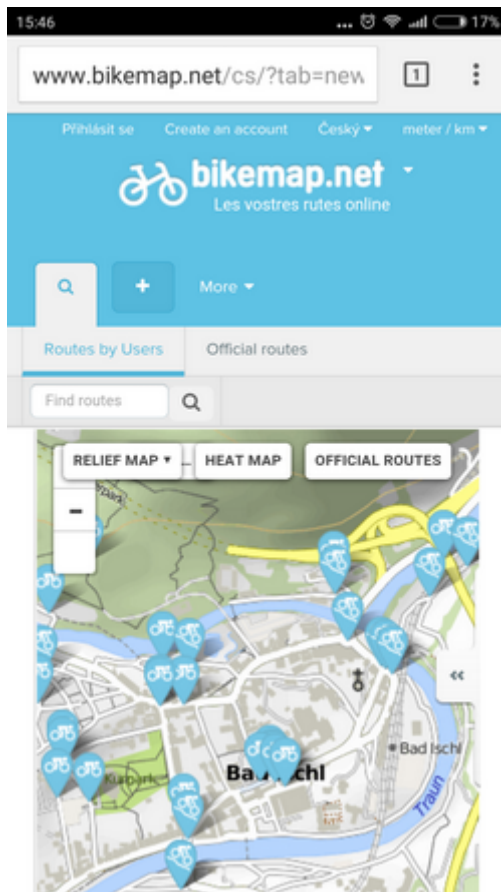

Instructions

1. have a look at the structure of the website URL that leads to the map display. It consists of the main domain name **www.bikemap.net**, **language** parameter, **zoom** parameter, **latitude**, **longitude**, **map type** parameter and the rest:

2. go to Locus Map > Menu > More functions > Quick WWW bookmark and tap **+** button to define a **new bookmark**

3. insert the name and compose the **URL template** according to the **website URL**, using **ADD TAG** button for the variables:

the final setup will be like this:

The URL syntax must be preserved or the feature will not work!

4. **Confirm**
5. adjust the map in Locus Map at your desired location

6. tap **Quick WWW Bookmark** in Menu > More functions and select the **Bikemap bookmark**

7. a web browser window opens with [Bikemap.net](https://www.bikemap.net) positioned at your location:

Pre-set bookmarks

Quick WWW bookmark feature contains a few pre-set bookmarks. They can be activated this way: