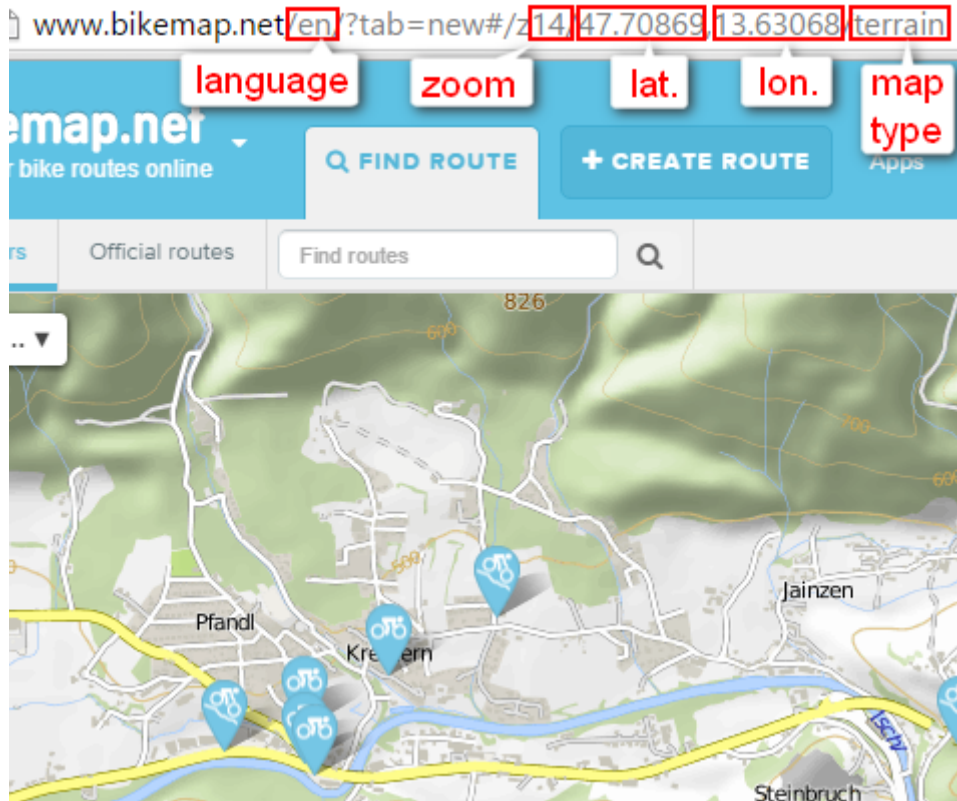

Quick WWW Bookmark

- This feature is available in Locus Map Pro only.

About

Feature enabling to bookmark a parameter URL of any map website that can transfer you to Locus Map defined location by a single button tap e.g. for downloading tips for trips. The function can be found in the `Menu > More functions` at the bottom.

As there are many map websites or servers and each of them uses different structure of their parametrized URL, there is not a single universal instruction how to set up this function. For better understanding what this function is about, we will present a **demo setup** made on a well known track database [Bikemap.net](https://www.bikemap.net)

Instructions

1. have a look at the structure of the website URL that leads to the map display. It consists of the main domain name **www.bikemap.net**, **language** parameter, **zoom** parameter, **latitude**, **longitude**, **map type** parameter and the rest:

2. go to Locus Map > Menu > More functions > Quick WWW bookmark and tap **+** button to define a **new bookmark**

3. insert the name and compose the **URL template** according to the **website URL**, using **ADD TAG** button for the variables: