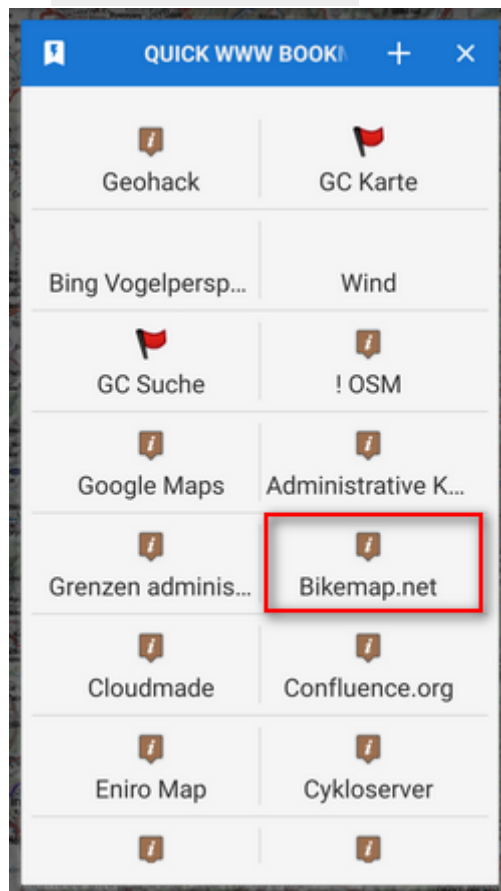

Instructions

1. have a look at the structure of the website URL that leads to the map display. It consists of the main domain name **www.bikemap.net**, **language** parameter, **zoom** parameter, **latitude**, **longitude**, **map type** parameter and the rest:

2. go to Locus Map > Menu > More functions > Quick WWW bookmark and tap **+** button to define a **new bookmark**

3. insert the name and compose the **URL template** according to the **website URL**, using **ADD TAG** button for the variables:

the final setup will be like this:

The URL syntax must be preserved or the feature will not work!

4. **Confirm**
5. adjust the map in Locus Map at your desired location

6. tap **Quick WWW Bookmark** in Menu > More functions and select the **Bikemap bookmark**

7. a web browser window opens with [Bikemap.net](https://www.bikemap.net) positioned at your location:

Pre-set bookmarks

Quick WWW bookmark feature contains a few pre-set bookmarks. They can be activated this way: