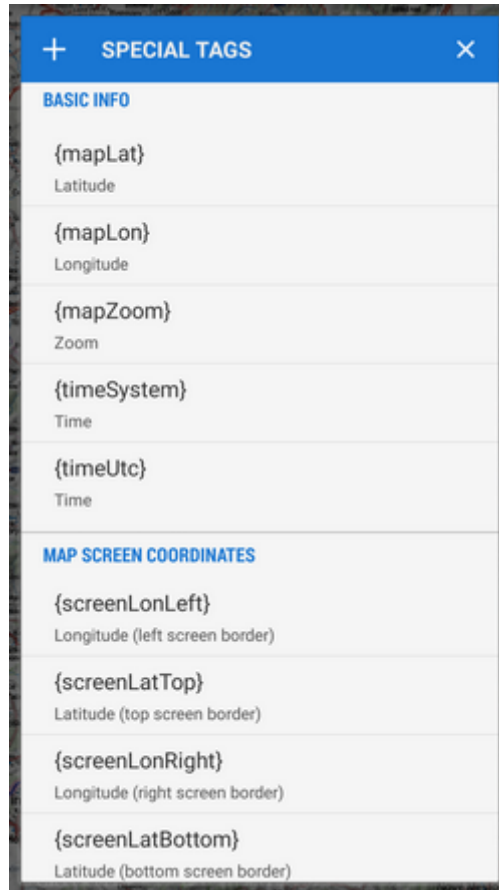

## About

Feature enabling to bookmark a parameter URL of any map website that can transfer you to Locus Map defined location by a single button tap e.g. for downloading tips for trips. The function can be found in the **Menu > More functions** at the bottom.

As there are many map websites or servers and each of them uses different structure of their parametrized URL, there is not a single universal instruction how to set up this function. For better understanding what this function is about, we will present a **demo setup** made on a well known track database [Bikemap.net](https://www.bikemap.net)

## Instructions

1. have a look at the structure of the website URL that leads to the map display. It consists of the main domain name **www.bikemap.net**, **language** parameter, **zoom** parameter, **latitude**, **longitude**, **map type** parameter and the rest:

2. go to Locus Map > Menu > More functions > Quick WWW bookmark and tap **+** button to define a **new bookmark**

3. insert the name and compose the **URL template** according to the **website URL**, using **ADD TAG** button for the variables: