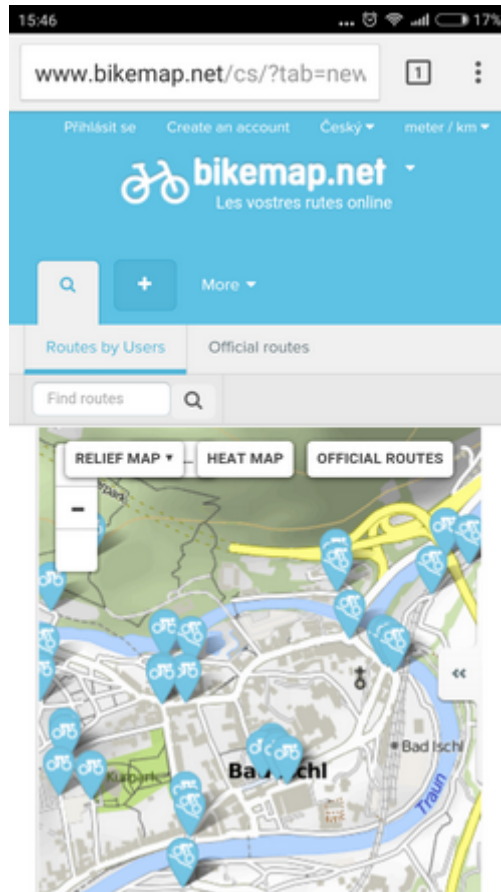

Instructions

1. have a look at the structure of the website URL that leads to the map display. It consists of the main domain name www.bikemap.net, **language** parameter, **zoom** parameter, **latitude**, **longitude**, **map type** parameter and the rest:

2. go to Locus Map > Menu > More functions > Quick WWW bookmark and tap **+** button to define a **new bookmark**

3. insert the name and compose the **URL template** according to the **website URL**, using **ADD TAG** button for the variables:

the final setup will be like this:

The URL syntax must be preserved or the feature will not work!

4. **Confirm**
5. adjust the map in Locus Map at your desired location

6. tap **Quick WWW Bookmark** in Menu > More functions and select the **Bikemap bookmark**

7. a web browser window opens with [Bikemap.net](https://bikemap.net) positioned at your location:

Pre-set bookmarks

Quick WWW bookmark feature contains a few pre-set bookmarks. They can be activated this way: