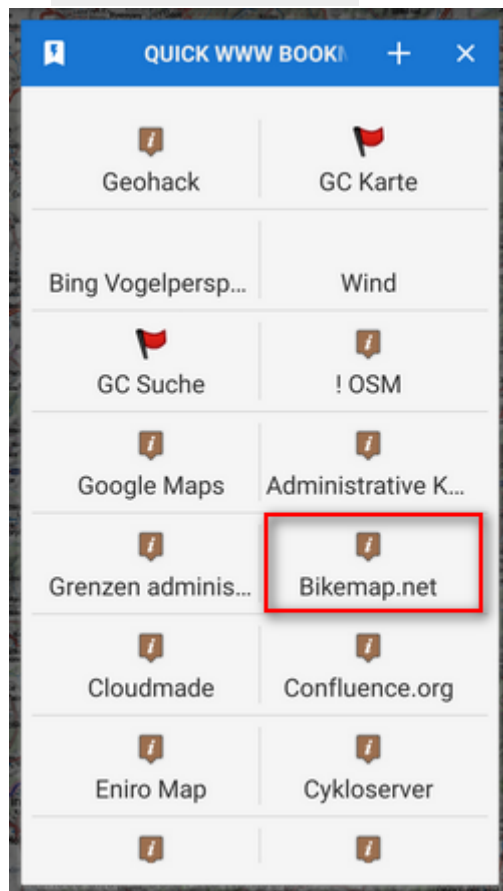

Instructions

1. have a look at the structure of the website URL that leads to the map display. It consists of the main domain name www.bikemap.net, **language** parameter, **zoom** parameter, **latitude**, **longitude**, **map type** parameter and the rest:

2. go to Locus Map > Menu > More functions > Quick WWW bookmark and tap **+** button to define a **new bookmark**

3. insert the name and compose the **URL template** according to the **website URL**, using **ADD TAG** button for the variables:

the final setup will be like this:

The URL syntax must be preserved or the feature will not work!

4. **Confirm**
5. adjust the map in Locus Map at your desired location

6. tap **Quick WWW Bookmark** in Menu > More functions and select the **Bikemap bookmark**

7. a web browser window opens with [Bikemap.net](https://www.bikemap.net) positioned at your location:

Pre-set bookmarks

Quick WWW bookmark feature contains a few pre-set bookmarks. They can be activated this way: