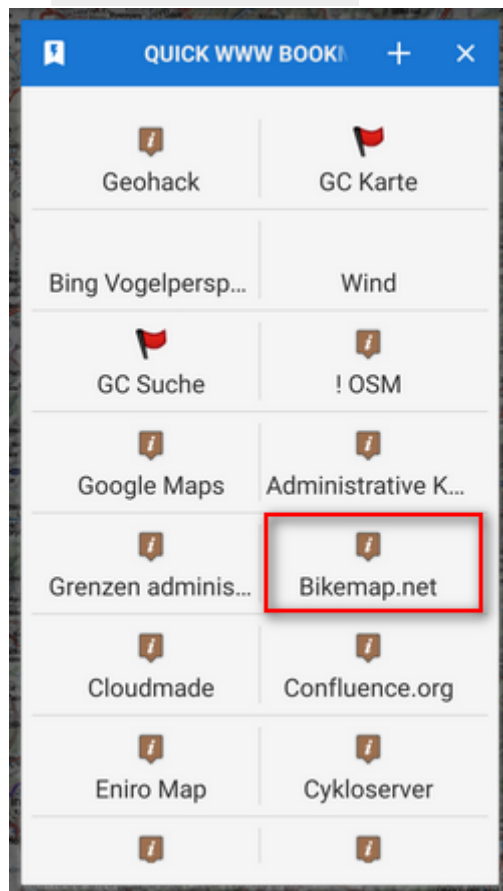

Instructions

1. have a look at the structure of the website URL that leads to the map display. It consists of the main domain name www.bikemap.net, **language** parameter, **zoom** parameter, **latitude**, **longitude**, **map type** parameter and the rest:

2. go to Locus Map > Menu > More functions > Quick WWW bookmark and tap **+** button to define a **new bookmark**

3. insert the name and compose the **URL template** according to the **website URL**, using **ADD TAG** button for the variables:

the final setup will be like this:

The URL syntax must be preserved or the feature will not work!

4. **Confirm**
5. adjust the map in Locus Map at your desired location

6. tap **Quick WWW Bookmark** in Menu > More functions and select the **Bikemap bookmark**

7. a web browser window opens with [Bikemap.net](https://bikemap.net) positioned at your location:

Pre-set bookmarks

Quick WWW bookmark feature contains a few pre-set bookmarks. They can be activated this way: