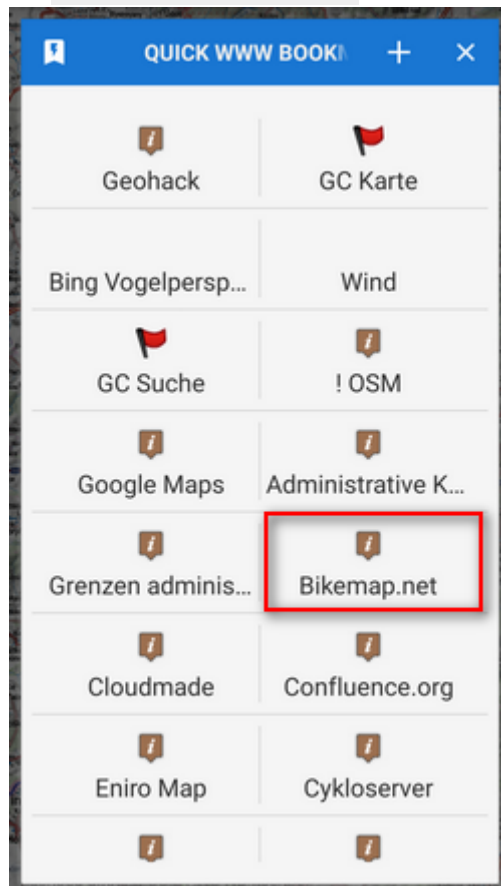

## Instructions

1. have a look at the structure of the website URL that leads to the map display. It consists of the main domain name **www.bikemap.net**, **language** parameter, **zoom** parameter, **latitude**, **longitude**, **map type** parameter and the rest:

2. go to Locus Map > Menu > More functions > Quick WWW bookmark and tap **+** button to define a **new bookmark**

3. insert the name and compose the **URL template** according to the **website URL**, using **ADD TAG** button for the variables:

the final setup will be like this:

The URL syntax must be preserved or the feature will not work!

- 4. **Confirm**
- 5. adjust the map in Locus Map at your desired location

6. tap **Quick WWW Bookmark** in Menu > More functions and select the **Bikemap bookmark**

7. a web browser window opens with [Bikemap.net](https://bikemap.net) positioned at your location: