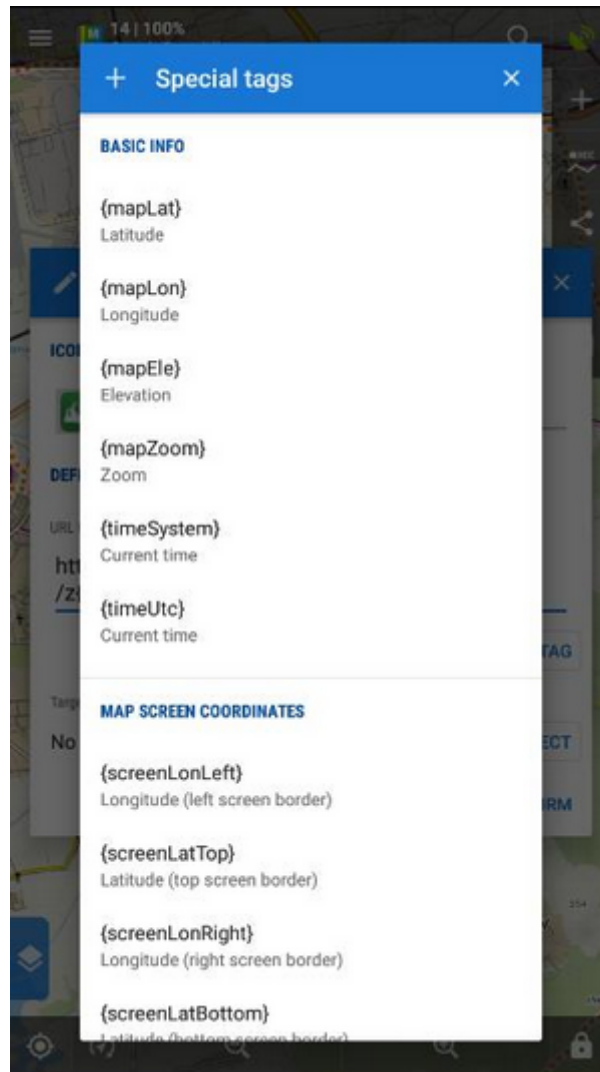

Quick WWW Bookmark

- This feature is available in Locus Map Pro only.

About

Feature enabling to bookmark a parameter URL of any map website that can transfer you to Locus Map defined location by a single button tap e.g. for downloading tips for trips. The function can be found in the **Menu > More functions** at the bottom.

Instructions

1. have a look at the structure of the website URL that leads to the map display. It consists of the main domain name www.bikemap.net, **language** parameter, **zoom** parameter, **latitude**, **longitude**, **map type** parameter and the rest:

2. go to Locus Map > Menu > More functions > Quick WWW bookmark and tap **+** button to define a **new bookmark**

3. insert the name and compose the **URL template** according to the **website URL**, using **ADD TAG** button for the variables:

the final setup will be like this:

The URL syntax must be preserved or the feature will not work!

4. **Confirm**
5. adjust the map in Locus Map at your desired location

6. tap **Quick WWW Bookmark** in Menu > More functions and select the **Bikemap bookmark**