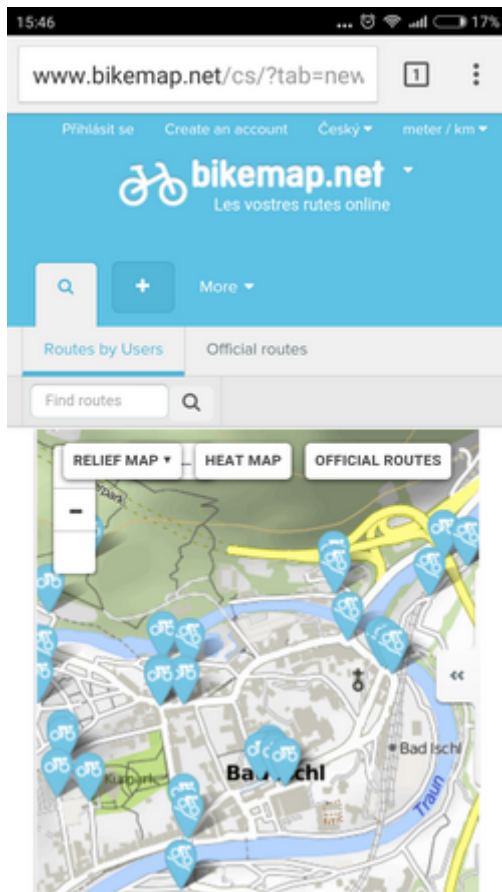

Pre-set bookmarks

Quick WWW bookmark feature contains a few pre-set bookmarks. They can be activated this way:

- tap button to add a new bookmark
- tap in the topbar of the dialog