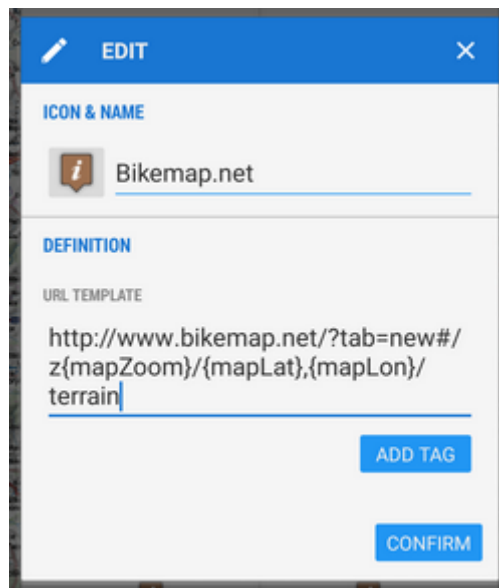

As there are many map websites or servers and each of them uses different structure of their parametrized URL, there is not a single universal instruction how to set up this function. For better understanding what this function is about, we will present a **demo setup** made on a well known track database [Bikemap.net](https://www.bikemap.net)

## Instructions

1. have a look at the structure of the website URL that leads to the map display. It consists of the main domain name **www.bikemap.net**, **language** parameter, **zoom** parameter, **latitude**, **longitude**, **map type** parameter and the rest:

2. go to Locus Map > Menu > More functions > Quick WWW bookmark and tap **+** button to define a **new bookmark**

3. insert the name and compose the **URL template** according to the **website URL**, using **ADD TAG** button for the variables:

the final setup will be like this:

The URL syntax must be preserved or the feature will not work!

- 4. **Confirm**
- 5. adjust the map in Locus Map at your desired location

6. tap **Quick WWW Bookmark** in Menu > More functions and select the **Bikemap bookmark**