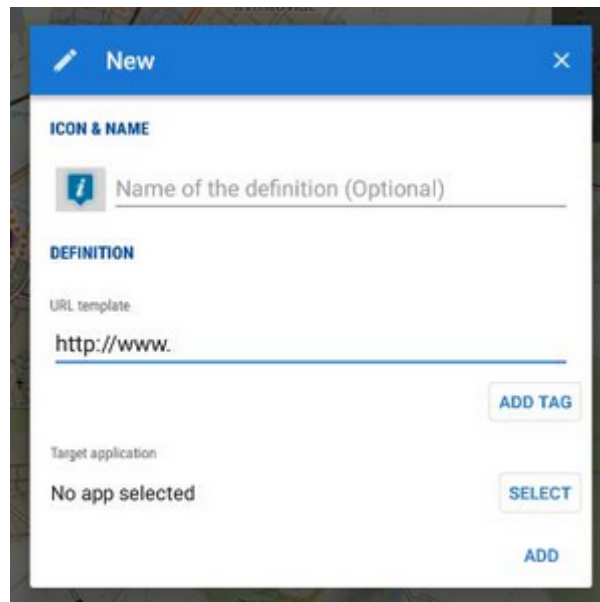

Quick WWW Bookmark

- This feature is available in Locus Map Pro only.

About

Feature enabling to bookmark a parameter URL of any map website that can transfer you to Locus Map defined location by a single button tap e.g. for downloading tips for trips. The function can be found in the **Menu > More functions** at the bottom.

As there are many map websites or servers and each of them uses different structure of their parametrized URL, there is not a single universal instruction how to set up this function. For better understanding what this function is about, we will present a **demo setup** made on a well known track database [Bikemap.net](https://www.bikemap.net)

Instructions

1. have a look at the structure of the website URL that leads to the map display. It consists of the main domain name www.bikemap.net, **language** parameter, **zoom** parameter, **latitude**, **longitude**, **map type** parameter and the rest:

2. go to Locus Map > Menu > More functions > Quick WWW bookmark and tap **+** button to define a **new bookmark**

3. insert the name and compose the **URL template** according to the **website URL**, using **ADD TAG** button for the variables: