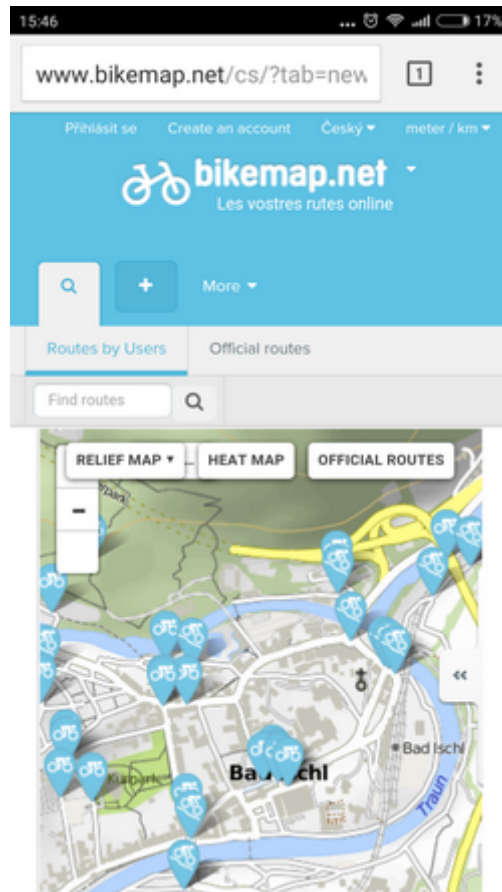

## Instructions

1. have a look at the structure of the website URL that leads to the map display. It consists of the main domain name **www.bikemap.net**, **language** parameter, **zoom** parameter, **latitude**, **longitude**, **map type** parameter and the rest:

2. go to Locus Map > Menu > More functions > Quick WWW bookmark and tap **+** button to define a **new bookmark**

3. insert the name and compose the **URL template** according to the **website URL**, using **ADD TAG** button for the variables:

the final setup will be like this:

The URL syntax must be preserved or the feature will not work!

- 4. **Confirm**
- 5. adjust the map in Locus Map at your desired location

6. tap **Quick WWW Bookmark** in Menu > More functions and select the **Bikemap bookmark**

7. a web browser window opens with [Bikemap.net](https://bikemap.net) positioned at your location: