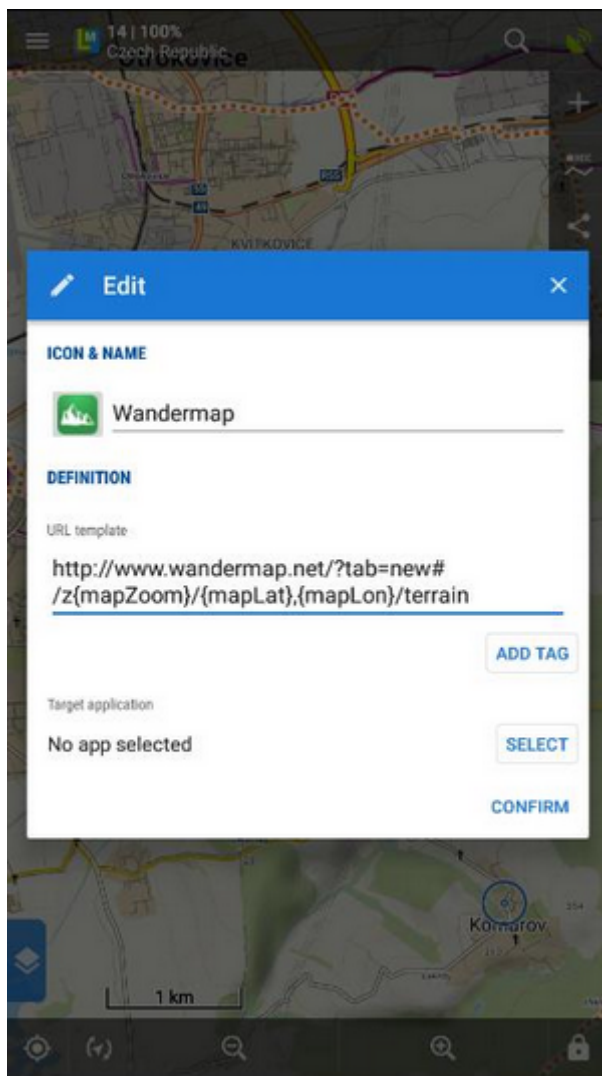

The URL syntax must be preserved or the feature will not work!

4. **Confirm**
5. adjust the map in Locus Map at your desired location