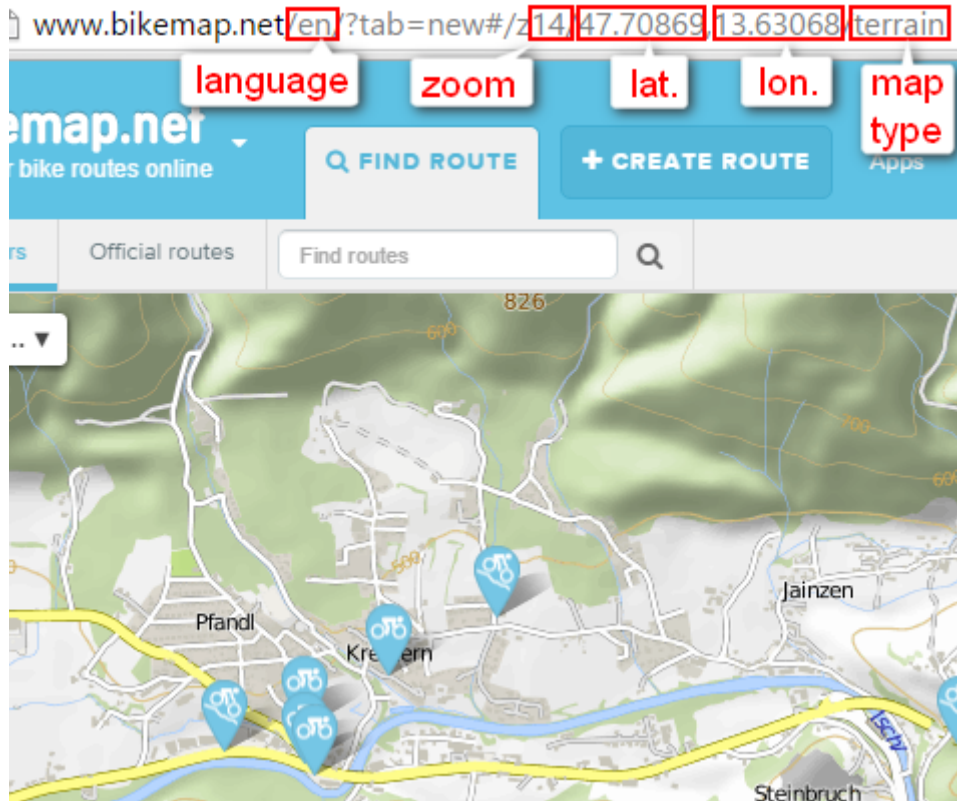

# Quick WWW Bookmark

---

- This feature is available in Locus Map Pro only.

## About

Feature enabling to bookmark a parameter URL of any map website that can transfer you to Locus Map defined location by a single button tap e.g. for downloading tips for trips. The function can be found in the **Menu > More functions** at the bottom.

As there are many map websites or servers and each of them uses different structure of their parametrized URL, there is not a single universal instruction how to set up this function. For better understanding what this function is about, we will present a **demo setup** made on a well known track database [Bikemap.net](https://www.bikemap.net)

2. go to Locus Map > Menu > More functions > Quick WWW bookmark and tap **+** button to define a **new bookmark**

3. insert the name and compose the **URL template** according to the **website URL**, using **ADD TAG** button for the variables: