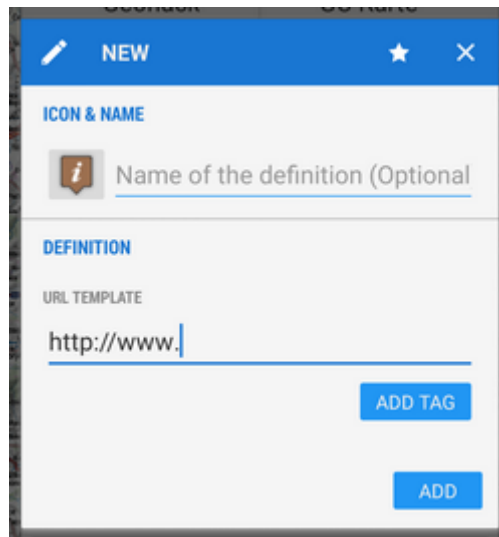

2. go to Locus Map > Menu > More functions > Quick WWW bookmark and tap **+** button to define a **new bookmark**