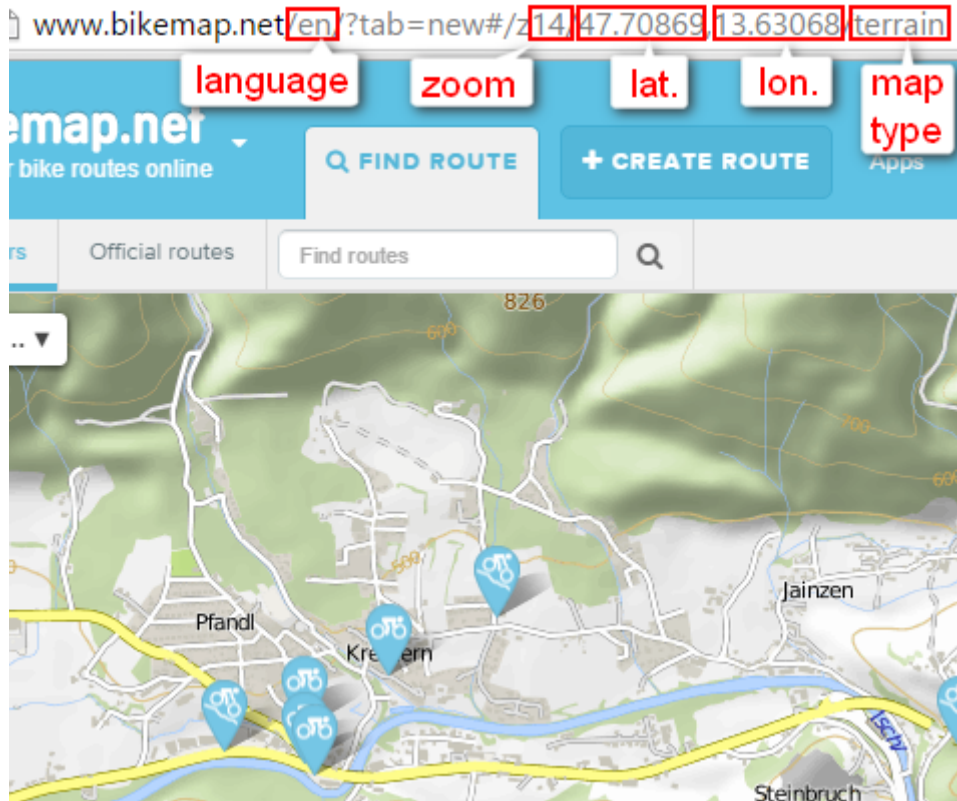

Quick WWW Bookmark

- This feature is available in Locus Map Pro only.

About

Feature enabling to bookmark a parameter URL of any map website that can transfer you to Locus Map defined location by a single button tap e.g. for downloading tips for trips. The function can be found in the **Menu > More functions** at the bottom.

As there are many map websites or servers and each of them uses different structure of their parametrized URL, there is not a single universal instruction how to set up this function. For better understanding what this function is about, we will present a **demo setup** made on a well known track database [Bikemap.net](https://www.bikemap.net)

Instructions

1. have a look at the structure of the website URL that leads to the map display. It consists of the main domain name www.bikemap.net, **language** parameter, **zoom** parameter, **latitude**, **longitude**, **map type** parameter and the rest:

2. go to Locus Map > Menu > More functions > Quick WWW bookmark and tap **+** button to define a **new bookmark**

3. insert the name and compose the **URL template** according to the **website URL**, using **ADD TAG** button for the variables: