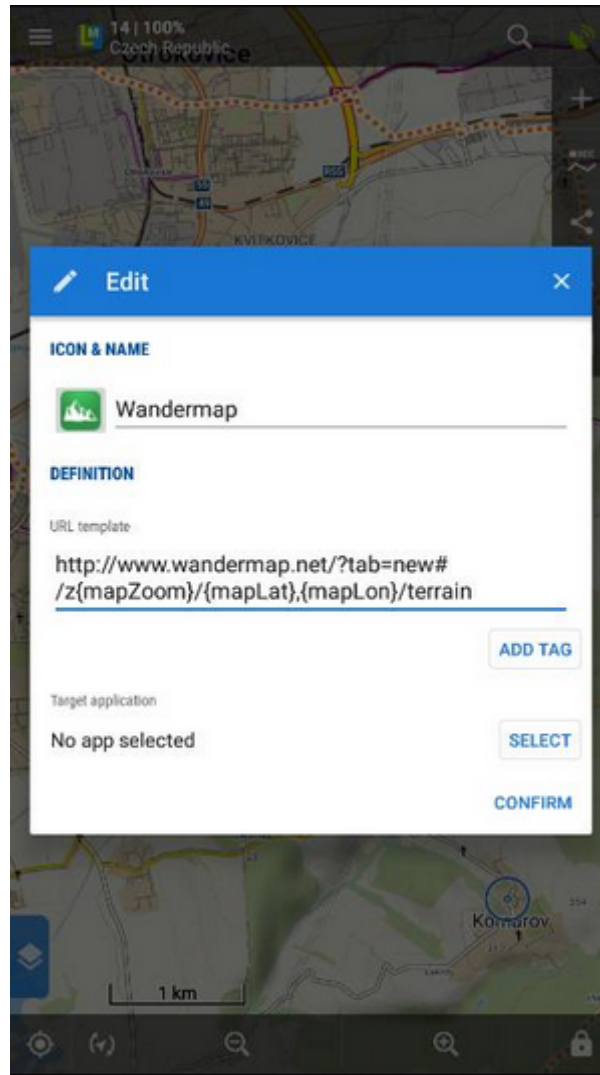

The URL syntax must be preserved or the feature will not work!

4. **Confirm**
5. adjust the map in Locus Map at your desired location