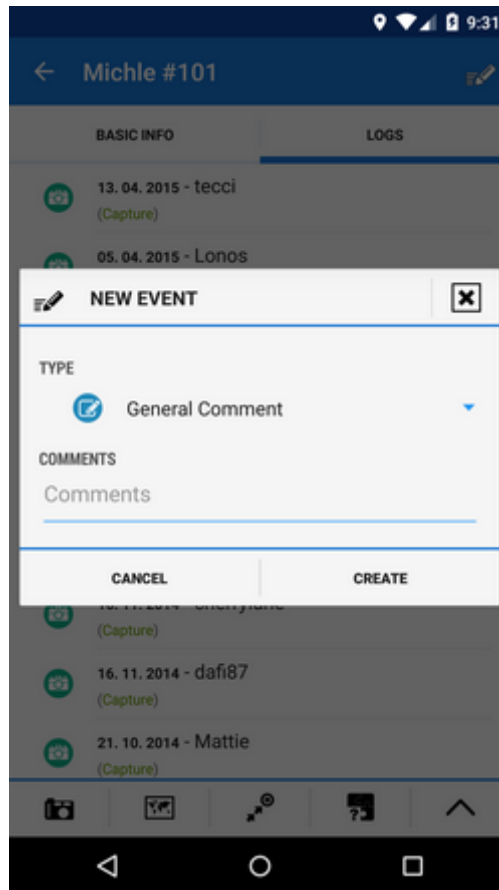

From:
<https://dofo.cz/> - Locus Map - knowledge base

Permanent link:
<https://dofo.cz/doku.php?id=manual:user_guide:add-ons:munzee>

Last update: **2018/10/29 11:17**