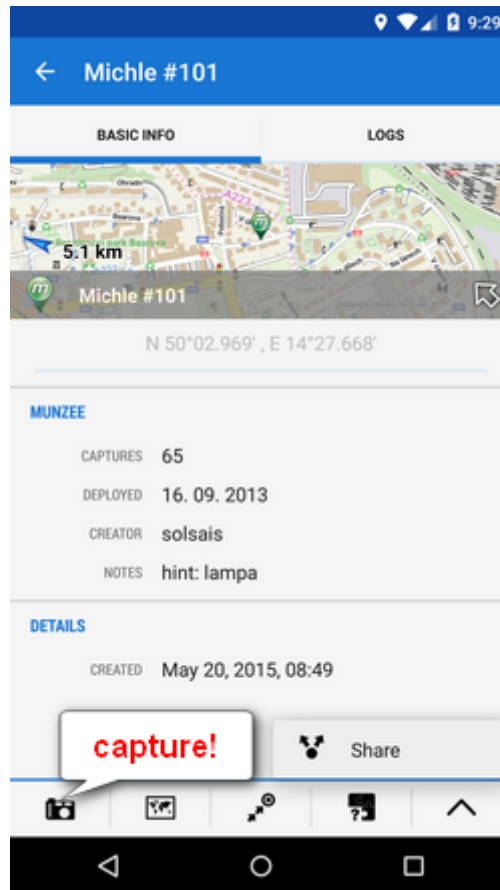

Logs

- **Logs** tab displays logs of the Munzee. Tapping a particular log opens a menu offering display of the logging user profile and sending a message over the Munzee.com website
- tapping adds **a new comment**:
  - general comment
  - unable to locate
  - needs repair