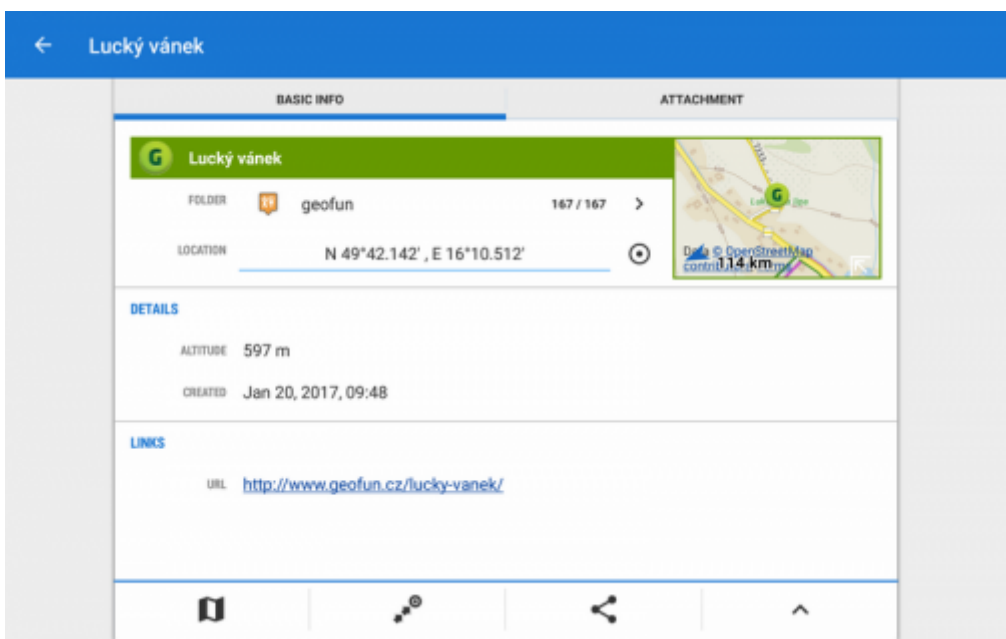

# Geofun

- made by [World Media Partners s.r.o.](#)
- download from [Google Play](#)

A Czech geo-location-based game project consisting of a set of [Wherigo](#)-like games. It popularizes Czech natural, technical, architectural and historic places of interest.

Geofun webpage contains a direct link enabling mass import of all Geofun games starting points to Locus. It is possible to work with the points the same way as with any ordinary points - sort them, filter them, display them on map, navigate to them etc.: