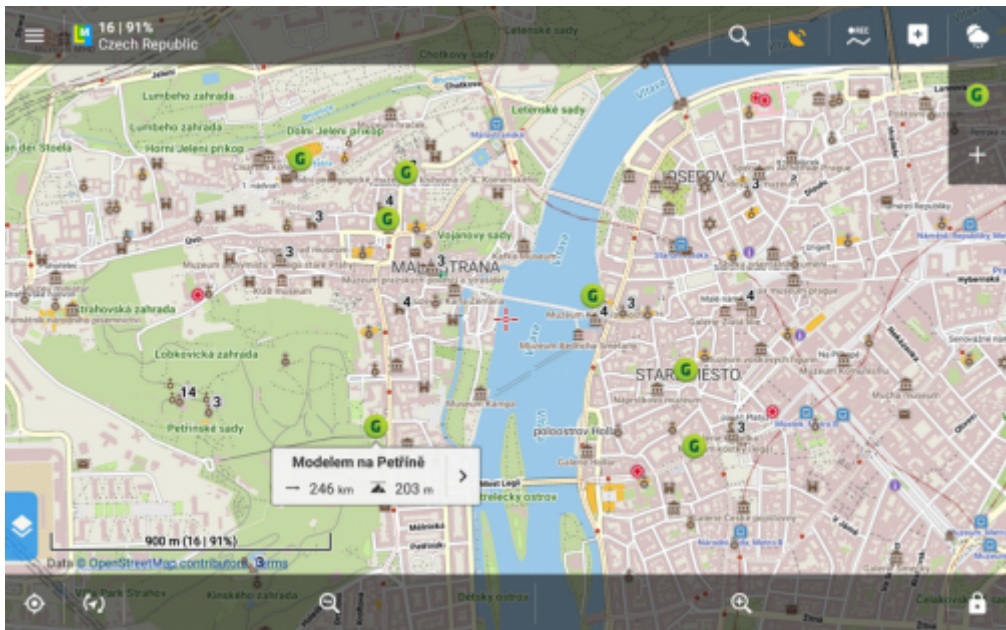

# Geofun

- made by [World Media Partners s.r.o.](#)
- download from [Google Play](#)

A Czech geo-location-based game project consisting of a set of [Wherigo](#)-like games. It popularizes Czech natural, technical, architectural and historic places of interest.

Geofun webpage contains a direct link enabling mass import of all Geofun games starting points to Locus. It is possible to work with the points the same way as with any ordinary points - sort them, filter them, display them on map, navigate to them etc.:

From: <https://docs.locusmap.eu/> - Locus Map - knowledge base

Permanent link: [https://docs.locusmap.eu/doku.php?id=manual:user\\_guide:add-ons:geofun](https://docs.locusmap.eu/doku.php?id=manual:user_guide:add-ons:geofun)