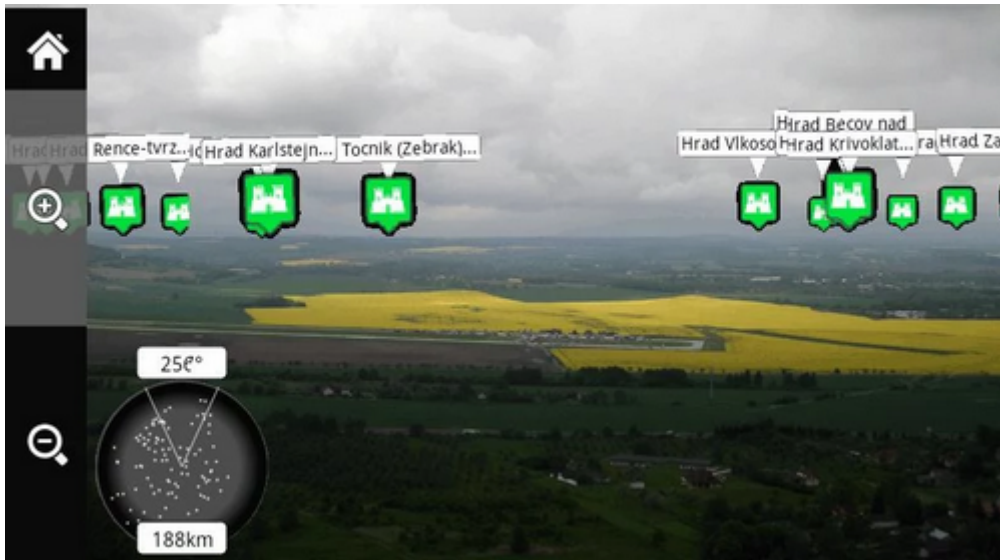

Augmented Reality Add-On

Use of this add-on is limited to one minute in Locus Map Free. It is fully functional in Locus Map Pro version.

About

- download from [Google Play](#)
- Add-on enables visualization of selected points on the device screen with camera view. Useful during town sightseeing tours, for geocaching or for simple guidance to any point.
- After installation it can be launched from `Menu > More > Augmented Reality`

Instructions of Use

- select the [points of interest to visualize](#). It is necessary to have the needed points **downloaded** in Locus Map.
- another option is to select a category of [Locus Maps POI](#) and highlight it on map

The add-on displays only points that are added on map via Points tab or [Locus Maps POI](#) function, not POI database that is a part of Locus Maps.

- start the add-on and watch your points hover on the camera screen on their real-world positions.
- tap any point to display its name. Tap again for details (augmented reality add-on is closed by it)