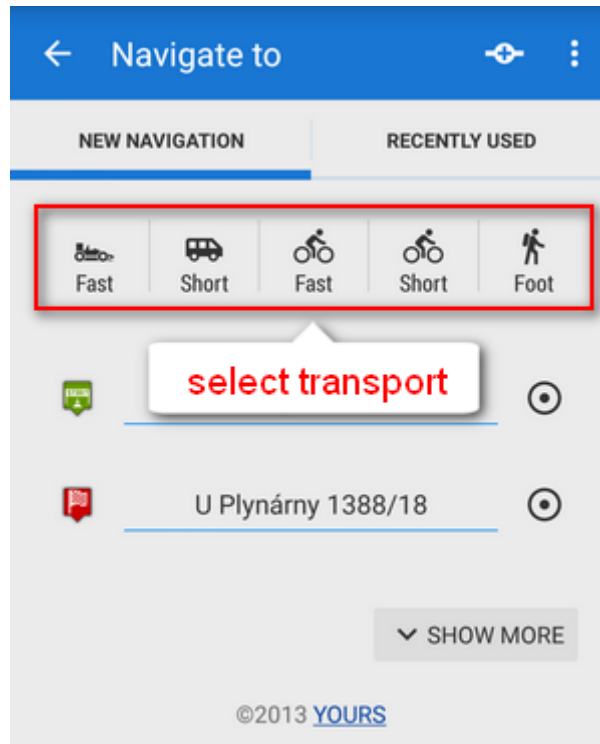

I need to be navigated to that pub on the map...

Locus Map can help, of course!

- long-tap the place on map, a label with address appears

- tap  button and select  **Navigate to**
In default settings you must be online to get the navigation started

- select one of the offered means of transport

- route appears on map, let's go!

More about **Navigation** in Locus Map can be found [here >>](#)

From:
<https://storage.asamm.com/> - **Locus Map - knowledge base**