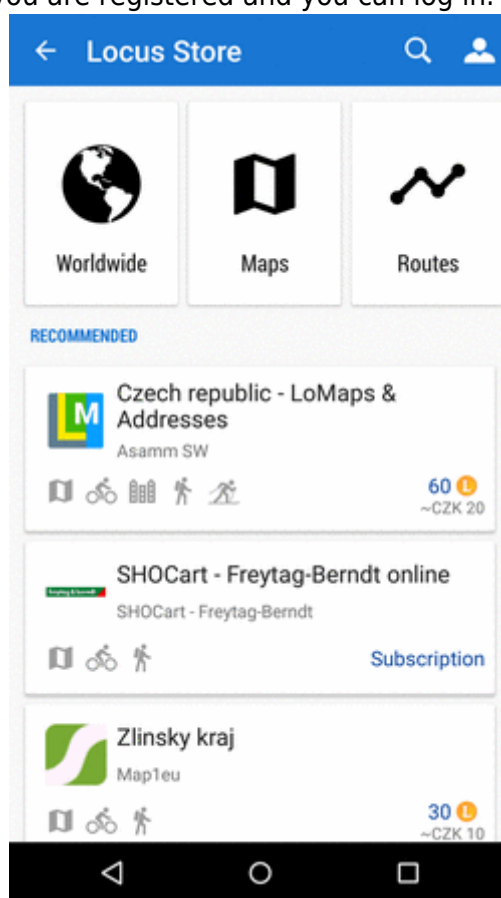

How to shop in the Store?

1. Get LoCoins

Login to My Locus profile

Buying LoCoins and purchasing products in Locus Store requires **identification of the user - customer**. You can log in **My Locus profile** with:

- some of your **Google** accounts
- your **Facebook** account
- an **email** - you will be prompted to define a password and a confirmation URL is sent to your mailbox. After confirming it you are registered and you can log in.

A few words about privacy...

We retain this login information on our server until you withdraw your consent. If you have purchased paid content in Locus Store, we will store your login information for a period of 3 years, corresponding to the duration of your purchase contract claims.