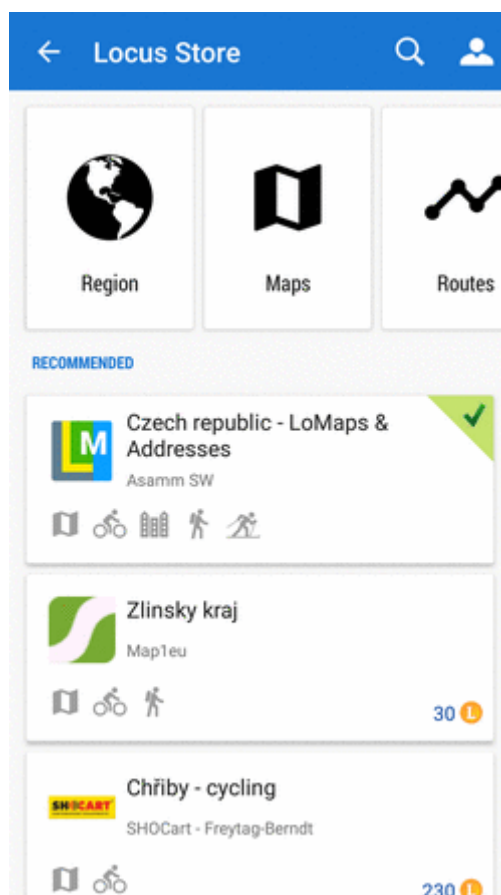

Buy LoCoins

[More details about LoCoins >>](#)

2. Find what you need

Browse

- you can browse **regions**