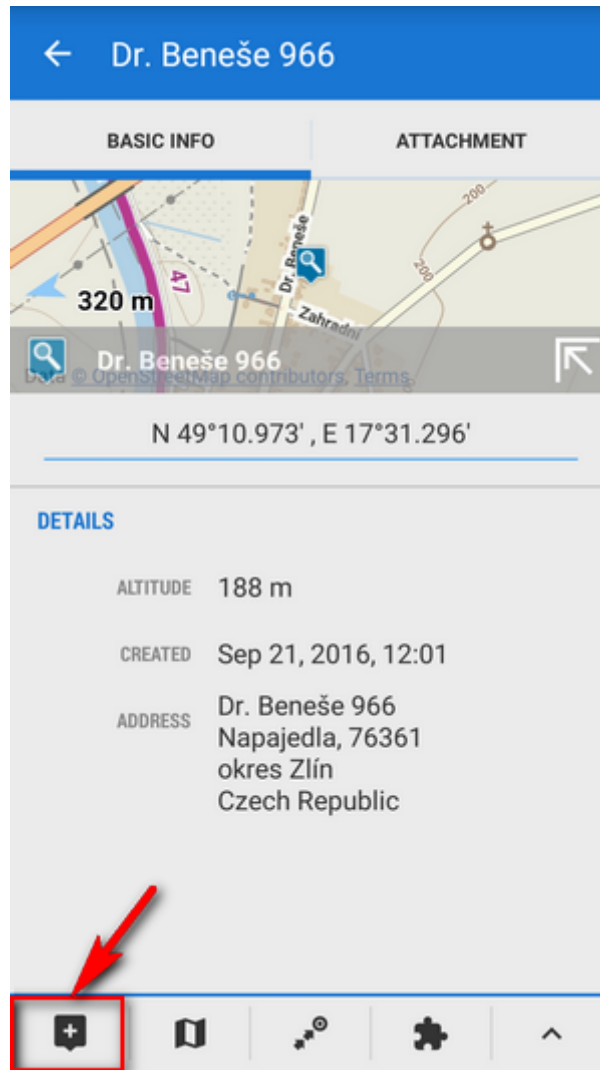

How to place a point of interest on the map?

BTW, what is a point of interest, a.k.a. POI?

POIs are places on the map that carry some more information you are interested in. **Just tap them.** Usually they describe things like **monuments, theaters, museums, pubs, hotels** etc.

Locus Map allows you to place **your own POI** to mark anything you like on your trip, to show your friends your address on holidays or to let yourself navigate to it. It's simple:

- **1.** touch the screen on the place you'd like to save and hold a sec. A small frame with address appears. **2.** tap it once more to open the POI detail window.

- tap  in the left lower corner.

- edit name of your point or just leave what is in the place of name and tap **Save**.

The screenshot shows the 'Edit' screen for a POI. At the top right, a 'SAVE' button with a checkmark icon is circled in red. The screen is divided into two tabs: 'BASIC INFO' (selected) and 'ATTACHMENT'. The 'BASIC INFO' section contains the following fields:

- ICON & NAME:** An information icon 'i' followed by the text 'Dr. Beneše 966' with a red asterisk.
- FOLDER:** An information icon 'i' followed by the text 'various' with a red asterisk and '0 / 31' on the right.
- LOCATION:** The coordinates 'N 49°10.973', E 17°31.296' with a red asterisk and a location pin icon.
- DESCRIPTION:** The text 'Description' with a red asterisk.
- ELEVATION:** The text '188.087' with a red asterisk, a unit selector 'm', and a 'GET' button.
- ADDRESS:** A sub-section with the following fields:
 - STREET:** The text 'Dr. Beneše 966' with a red asterisk. A red arrow points to a red asterisk on the right side of this field.
 - CITY:** An empty field.