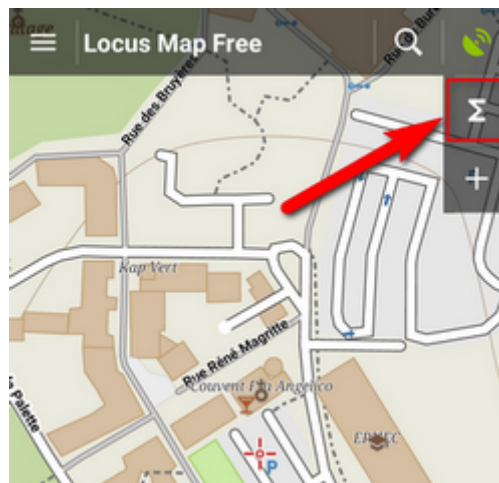

# Presets

---

Locus Map is a very **universal app** - it can be set for **many various activities**, and not only the leisure time ones - it can also navigate in car or help professionals collect geo data or locate targets for rescue squads. This versatility and vast range of features, however, has its drawbacks - using Locus for more activities means a lot of re-setting. Speaking of adjustments to your screen layout, changing type of navigation recalculation, switching vector map themes, increasing map resolution etc.

## Pre-defined Presets

When tapping Presets for the first time there are **three pre-defined Presets**:

- **1. Default** - contains app settings after the first Locus start with just map centering on

- **2. Cycling** - map rotation on, location cursor moved to lower 1/3 of the screen, map centering on, hike/bike map theme on