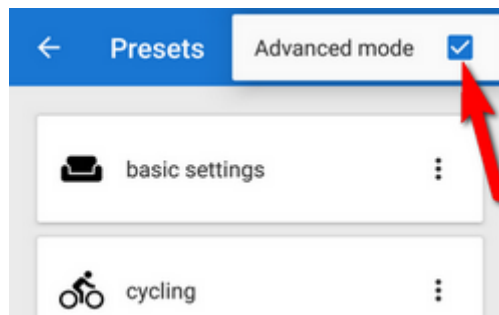

A Preset is activated by tapping it.

Adding new Presets

If you want to add another Locus Preset, just save your current Locus settings by tapping in the bottom right part of the Preset box. Then just **rename the new preset**.

Editing Presets

If you are an experienced Locus user you can get to re-setting of the default presets - check "**Advanced mode**" in the topbar.

Option to **edit** is activated in each preset action menu: