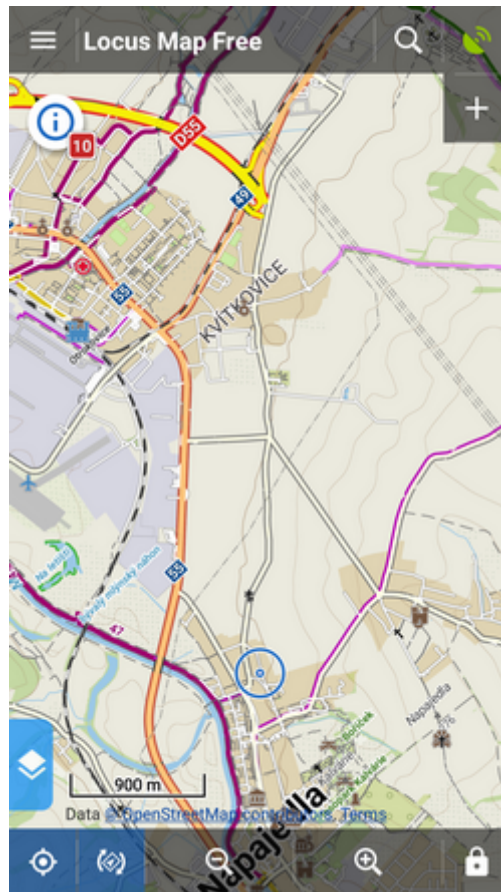

# Presets

---

Locus Map is a very **universal app** - it can be set for **many various activities**, and not only the leisure time ones - it can also navigate in car or help professionals collect geo data or locate targets for rescue squads. This versatility and vast range of features, however, has its drawbacks - using Locus for more activities means a lot of re-setting. Speaking of adjustments to your screen layout, changing type of navigation recalculation, switching vector map themes, increasing map resolution etc.

## Pre-defined Presets

When tapping Presets for the first time there are **three pre-defined Presets**:

- **1. Default** - contains app settings after the first Locus start with just map centering on

- **2. Cycling** - map rotation on, location cursor moved to lower 1/3 of the screen, map centering on, hike/bike map theme on

- **3. car** - map rotation on, location cursor moved, target-priority auto recalculation on, road theme of maps etc.

**A Preset is activated by tapping it.**