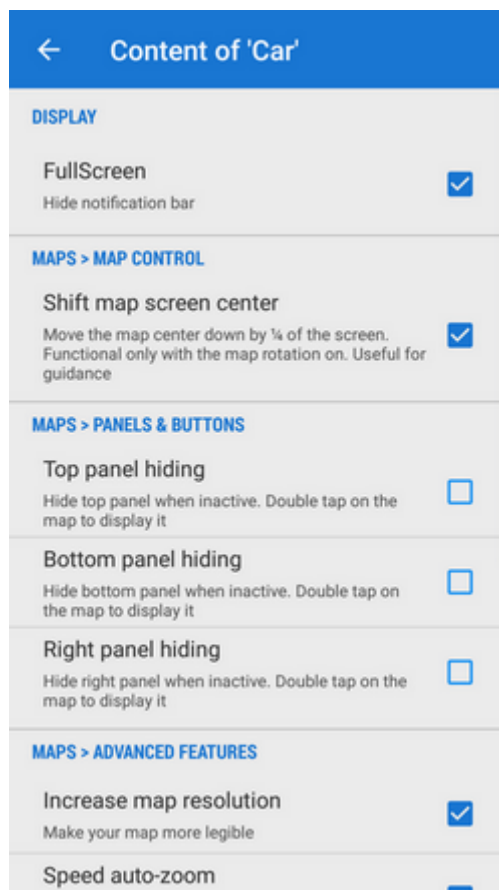

## Pre-defined Presets

When tapping Presets for the first time there are **three pre-defined Presets**:

- **1. Default** - contains app settings after the first Locus start with just map centering on

- **2. Cycling** - map rotation on, location cursor moved to lower 1/3 of the screen, map centering on, hike/bike map theme on

## Adding new Presets

If you want to add another Locus Preset, just save your current Locus settings by tapping  in the bottom right part of the Preset box. Then just **rename the new preset**.

## Editing Presets

If you are an experienced Locus user you can get to re-setting of the default presets - check "**Advanced mode**" in the topbar.

Option to **edit** is activated in each preset action menu:

tapping it gets you to the panel of settings switches:

By tapping the blue  button in the right you get to the preset settings selection menu:

Presets do not contain all settings options Locus normally offers. There are only the most used preferences that resulted from a user survey.