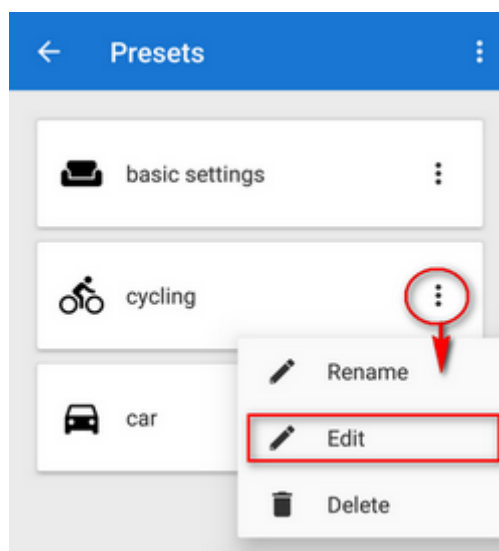

tapping it gets you to the panel of settings switches: