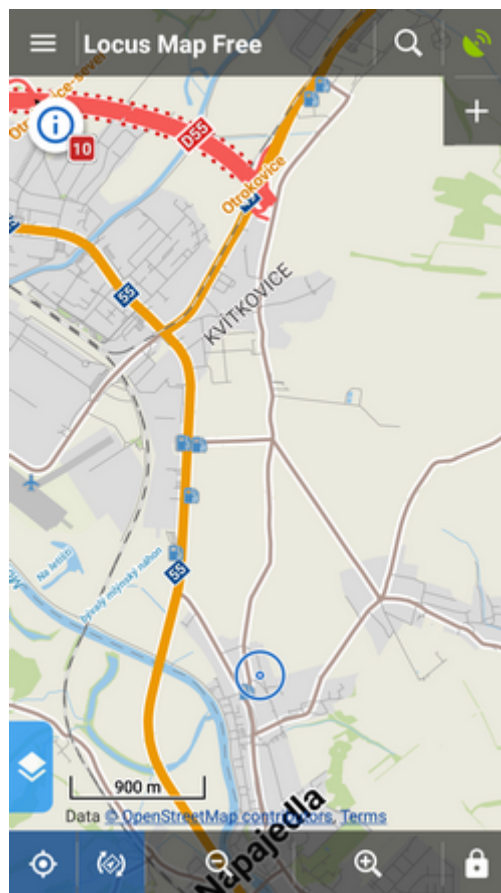

## Pre-defined Presets

When tapping Presets for the first time there are **three pre-defined Presets**:

- **1. Default** - contains app settings after the first Locus start with just map centering on

- **2. Cycling** - map rotation on, location cursor moved to lower 1/3 of the screen, map centering on, hike/bike map theme on

- **3. car** - map rotation on, location cursor moved, target-priority auto recalculation on, road theme of maps etc.

**A Preset is activated by tapping it.**