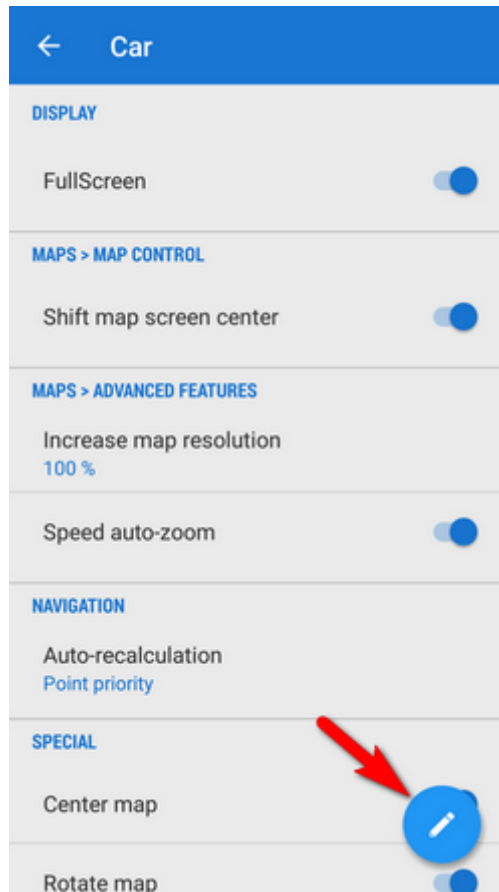

## Editing Presets

If you are an experienced Locus user you can get to re-setting of the default presets - check "**Advanced mode**" in the topbar.

Option to **edit** is activated in each preset action menu:

tapping it gets you to the panel of settings switches:

By tapping the blue  button in the right you get to the preset settings selection menu:

Presets do not contain all settings options Locus normally offers. There are only the most used preferences that resulted from a user survey.