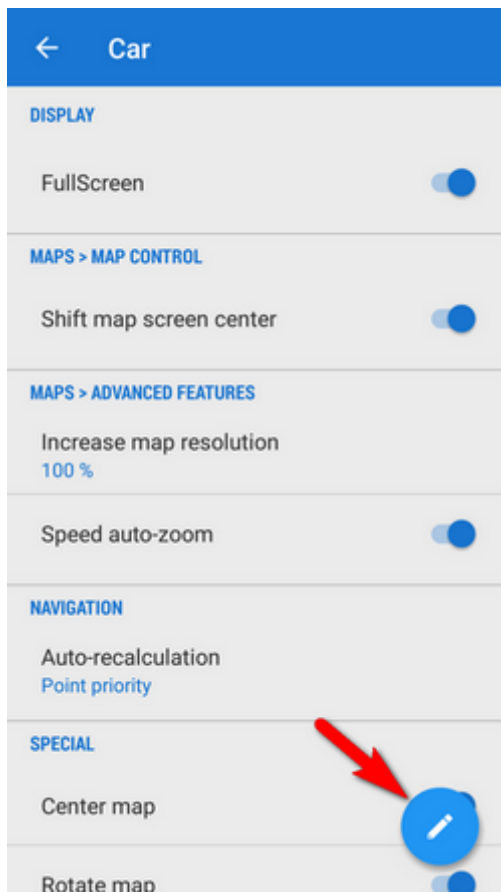

- **1. basic settings** - as you know it after the first Locus start
- **2. cycling** - with hidden control panels and a dashboard

- **3. car** - map rotation on, location cursor moved, target-priority auto recalculation on, road theme of maps etc.

Editing Presets

If you are an experienced Locus user you can get to re-setting of the default presets - check **"Advanced mode"** in the toobar.

Option to **edit** is activated in each preset action menu:

tapping it gets you to the panel of settings switches:

By tapping the blue  button in the right you get to the preset settings selection menu:

Presets run in BETA mode so far and they do not contain all settings options Locus normally offers. There are only the most used preferences that resulted from a user survey.