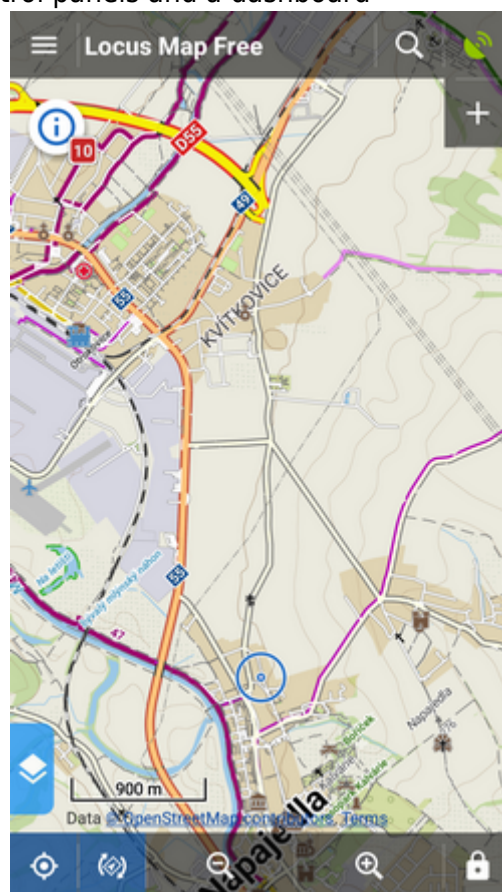

Presets

Locus Map is a very **universal app** - it can be set for **many various activities**, and not only the leisure time ones - it can also navigate in car or help professionals collect geo data or locate targets for rescue squads. This versatility and vast range of features, however, has its drawbacks - using Locus for more activities means a lot of re-setting. Speaking of adjustments to your screen layout, changing type of navigation recalculation, switching vector map themes, increasing map resolution etc.

With Presets you can reset whole Locus with two taps.

Using Presets requires some setting in the beginning - above all, we recommend **putting Presets button in the function panel**:

Default Presets

When tapping Presets for the first time there are **three default Presets**:

- **1. basic settings** - as you know it after the first Locus start
- **2. cycling** - with hidden control panels and a dashboard

- **3. car** - map rotation on, location cursor moved, target-priority auto recalculation on, road theme of maps etc.