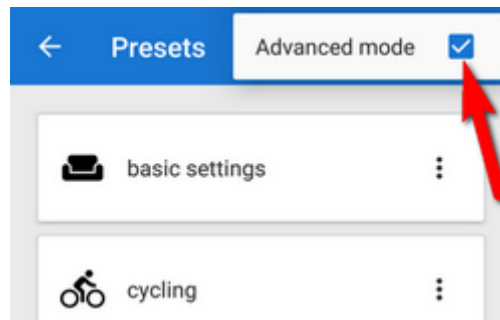

Option to **edit** is activated in each preset action menu: