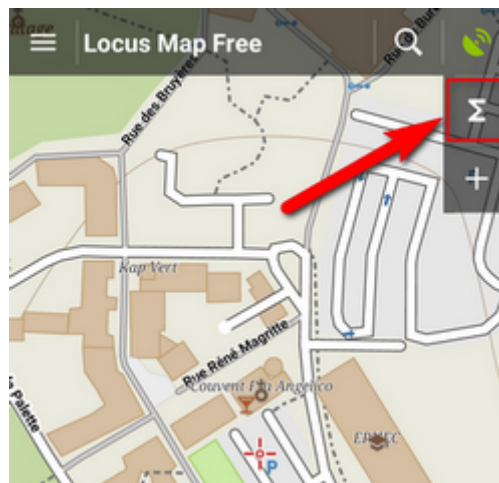

Presets

Locus Map is a very **universal app** - it can be set for **many various activities**, and not only the leisure time ones - it can also navigate in car or help professionals collect geo data or locate targets for rescue squads. This versatility and vast range of features, however, has its drawbacks - using Locus for more activities means a lot of re-setting. Speaking of adjustments to your screen layout, changing type of navigation recalculation, switching vector map themes, increasing map resolution etc.

With Presets you can reset whole Locus with two taps.

Using Presets requires some setting in the beginning - above all, we recommend **putting Presets button in the function panel**:

Default Presets

When tapping Presets for the first time there are **three default Presets**: