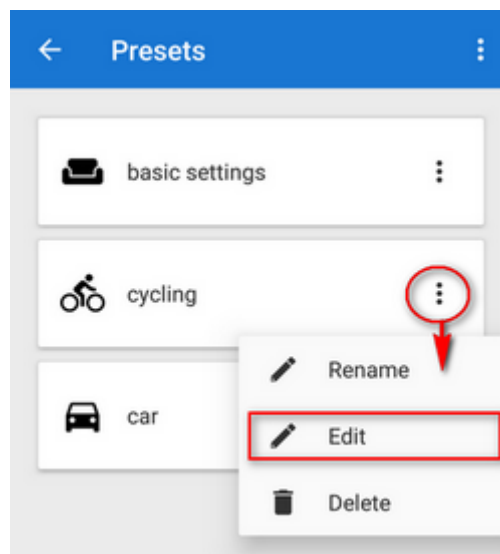

tapping it gets you to the panel of settings switches: