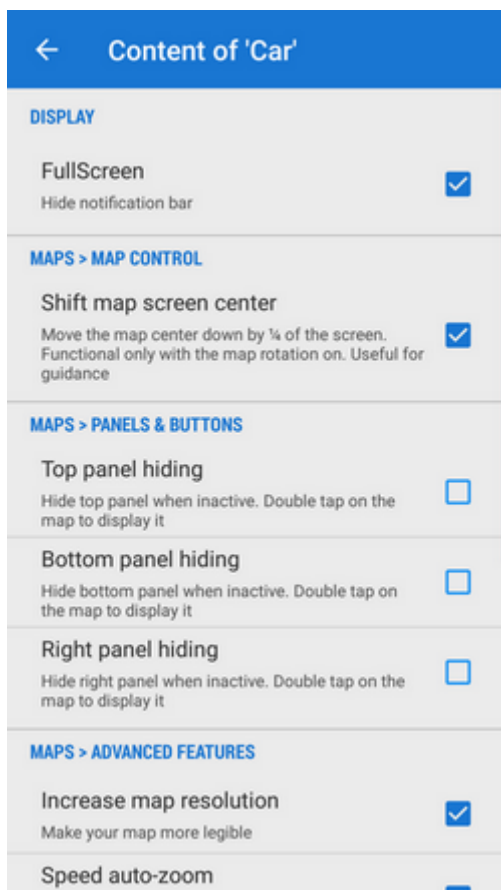

- **1. basic settings** - as you know it after the first Locus start
- **2. cycling** - with hidden control panels and a dashboard

- **3. car** - map rotation on, location cursor moved, target-priority auto recalculation on, road theme of maps etc.

A Preset is activated by tapping one of them.

Adding new Presets

If you want to add another Locus Preset, just save your current Locus settings by tapping  in the bottom right part of the Preset box. Then just **rename the new preset**.

Editing Presets

If you are an experienced Locus user you can get to re-setting of the default presets - check **"Advanced mode"** in the toobar.

Option to **edit** is activated in each preset action menu:

tapping it gets you to the panel of settings switches:

By tapping the blue  button in the right you get to the preset settings selection menu:

Presets run in BETA mode so far and they do not contain all settings options Locus normally offers. There are only the most used preferences that resulted from a user survey.