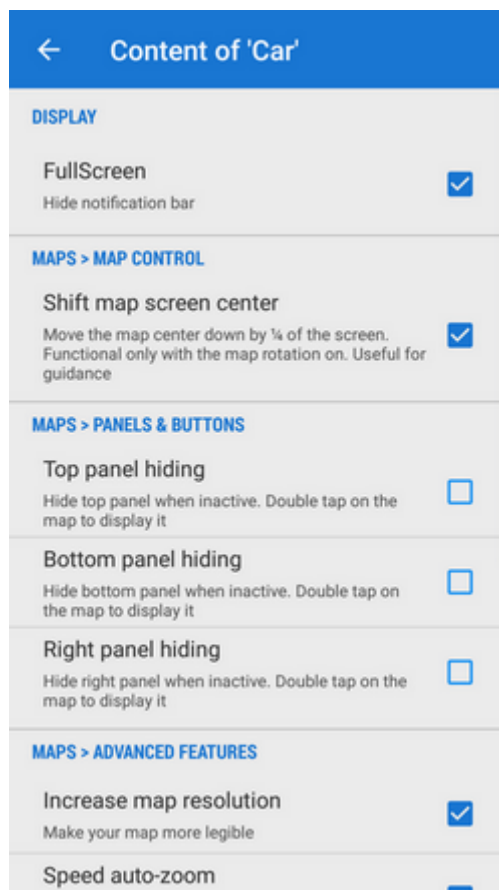

- **1. basic settings** - as you know it after the first Locus start
- **2. cycling** - with hidden control panels and a dashboard

- **3. car** - map rotation on, location cursor moved, target-priority auto recalculation on, road theme of maps etc.

A Preset is activated by tapping one of them.

Adding new Presets

If you want to add another Locus Preset, just save your current Locus settings by tapping  in the bottom right part of the Preset box. Then just **rename the new preset**.

Editing Presets

If you are an experienced Locus user you can get to re-setting of the default presets - check "**Advanced mode**" in the toobar.

Option to **edit** is activated in each preset action menu:

tapping it gets you to the panel of settings switches:

By tapping the blue  button in the right you get to the preset settings selection menu:

Presets run in BETA mode so far and they do not contain all settings options Locus normally offers. There are only the most used preferences that resulted from a user survey.