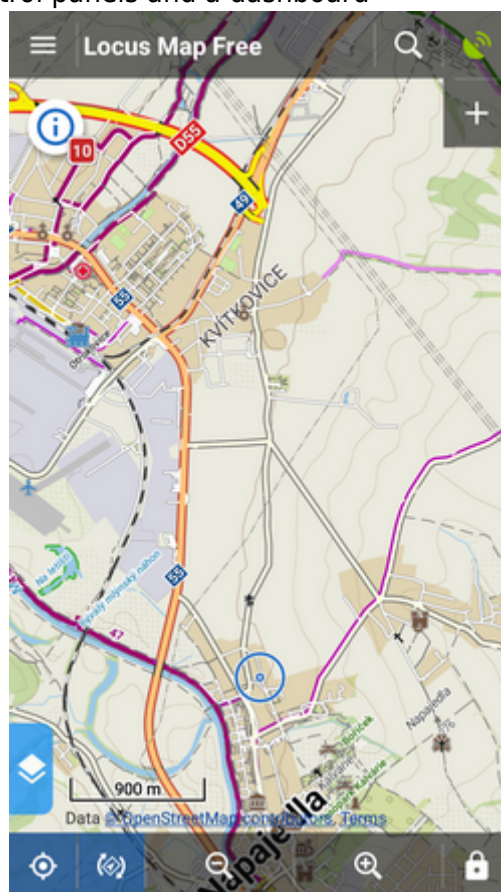

Presets

Locus Map is a very **universal app** - it can be set for **many various activities**, and not only the leisure time ones - it can also navigate in car or help professionals collect geo data or locate targets for rescue squads. This versatility and vast range of features, however, has its drawbacks - using Locus for more activities means a lot of re-setting. Speaking of adjustments to your screen layout, changing type of navigation recalculation, switching vector map themes, increasing map resolution etc.

With Presets you can reset whole Locus with two taps.

Using Presets requires a some setting in the beginning - above all, we recommend **putting Presets button in the function panel**:

Default Presets

When tapping Presets for the first time there are **three default Presets**:

- **1. basic settings** - as you know it after the first Locus start
- **2. cycling** - with hidden control panels and a dashboard

- **3. car** - map rotation on, location cursor moved, target-priority auto recalculation on, road theme of maps etc.