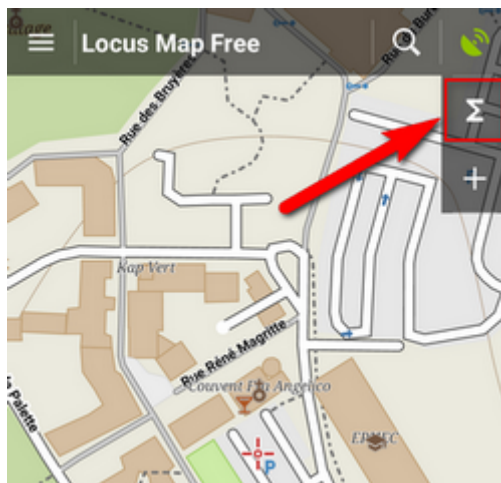

Presets

Locus Map is a very **universal app** - it can be set for **many various activities**, and not only the leisure time ones - it can also navigate in car or help professionals collect geo data or locate targets for rescue squads. This versatility and vast range of features, however, has its drawbacks - using Locus for more activities means a lot of re-setting. Speaking of adjustments to your screen layout, changing type of navigation recalculation, switching vector map themes, increasing map resolution etc.

With Presets you can reset whole Locus with two taps.

Using Presets requires a some setting in the beginning - above all, we recommend **putting Presets button in the function panel**:

Default Presets

When tapping Presets for the first time there are **three default Presets**: