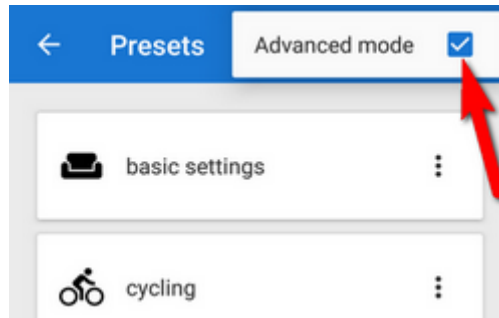

Option to **edit** is activated in each preset action menu: