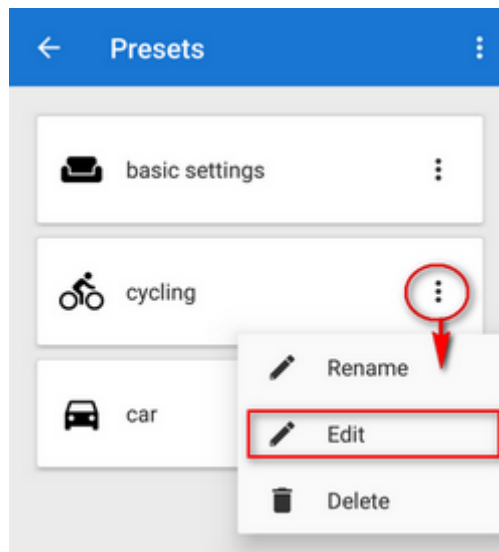

tapping it gets you to the panel of settings switches: