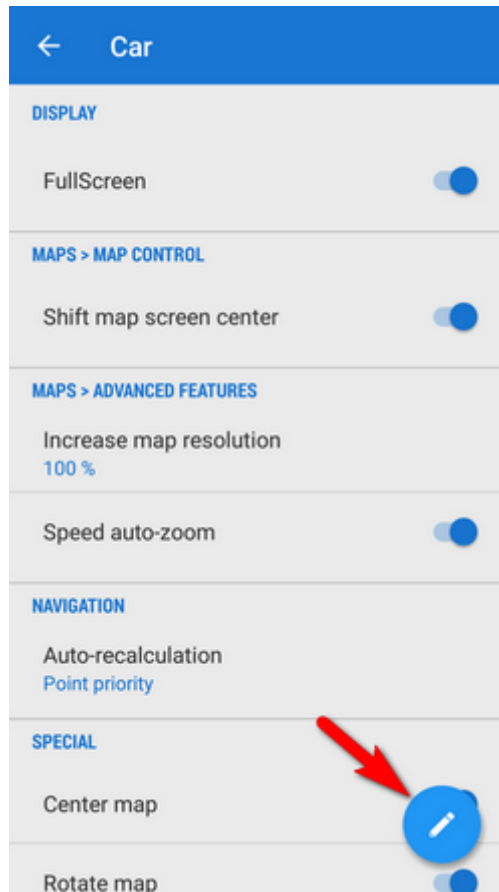

- **1. basic settings** - as you know it after the first Locus start
- **2. cycling** - with hidden control panels and a dashboard

- **3. car** - map rotation on, location cursor moved, target-priority auto recalculation on, road theme of maps etc.

Editing Presets

If you are an experienced Locus user you can get to re-setting of the default presets - check "**Advanced mode**" in the toobar.

Option to **edit** is activated in each preset action menu:

tapping it gets you to the panel of settings switches:

By tapping the blue  button in the right you get to the preset settings selection menu:

Presets run in BETA mode so far and they do not contain all settings options Locus normally offers. There are only the most used preferences that resulted from a user survey.