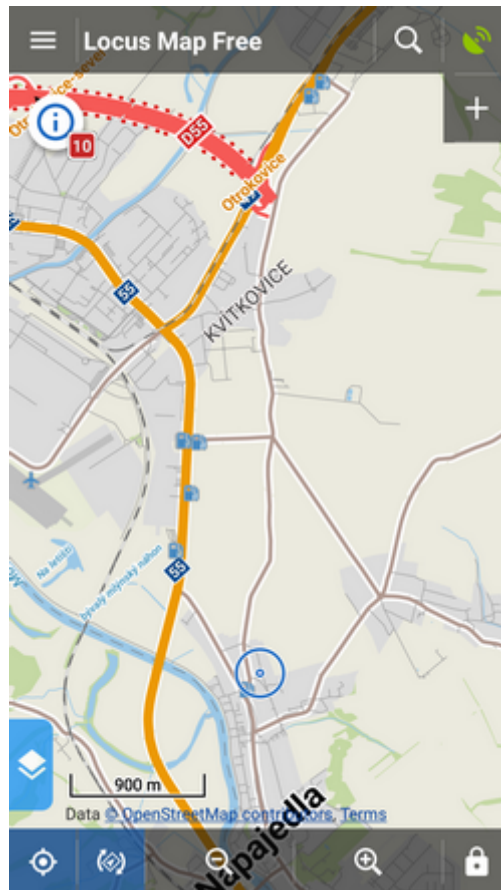

Presets

Locus Map is a very **universal app** - it can be set for **many various activities**, and not only the leisure time ones - it can also navigate in car or help professionals collect geo data or locate targets for rescue squads. This versatility and vast range of features, however, has its drawbacks - using Locus for more activities means a lot of re-setting. Speaking of adjustments to your screen layout, changing type of navigation recalculation, switching vector map themes, increasing map resolution etc.

- **1. basic settings** - as you know it after the first Locus start
- **2. cycling** - with hidden control panels and a dashboard

- **3. car** - map rotation on, location cursor moved, target-priority auto recalculation on, road theme of maps etc.