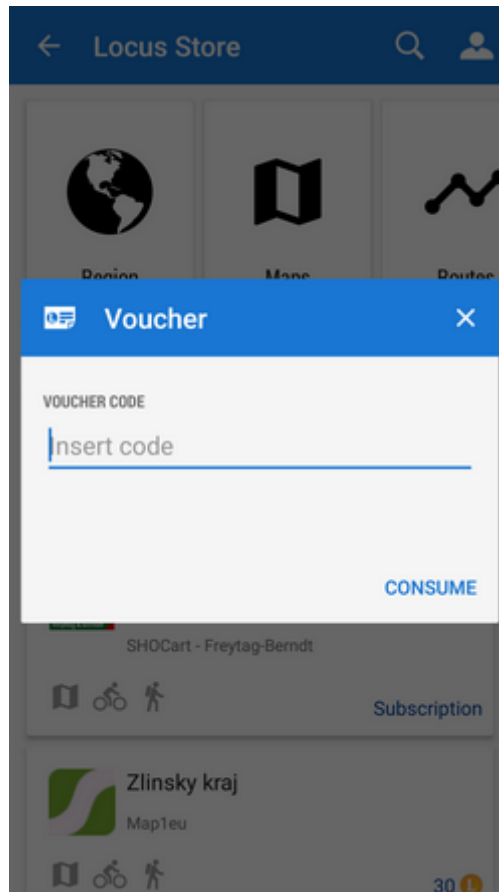

LoCoins - Our Virtual Currency

All purchases of products (maps, routes, guides, features, services...) made in Locus Store are paid in  **LoCoins** (LC). That is because some payments are so tiny that in EUR or USD they would be out of payment terms of Google Play Store and each item would require individual in-app billing entry maintenance which would be very time-consuming and bureaucracy-frustrating. LoCoin exchange rate oscillates around 1.3 EUR (incl. VAT for EU countries) = 100 LC.

How to get LoCoins?

Purchase

- LoCoins can be purchased in the [User Profile](#). The purchase is processed by **Google Play Store**.

- LoCoins can be purchased in **packets**. From 500 LC the packets contain also some extra LoCoins as a **bonus**. The bigger the packet, the greater is the bonus.
 - available packets: **100 LC, 200 LC, 500 + 4% LC, 1000 + 6% LC, 5000 + 8% LC and 10000 + 10% LC**

Voucher

The Voucher is sent to a user via e-mail as a **reward**, a **gift** or in a **promotion** action. Voucher contains a **unique code** that is entered into a **dialog in User profile**:

After entering the code the LoCoin credit is charged by the given amount. The only authority to send Vouchers is Asamm Software, producer of Locus Map.