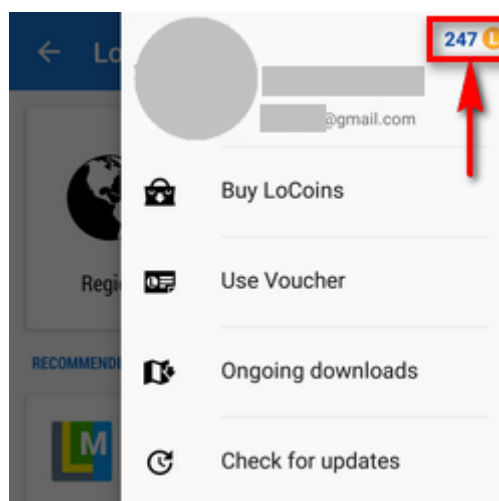

How to get LoCoins?

Purchase

- LoCoins can be purchased in the [User Profile](#). The purchase is processed by **Google Play Store**.

- LoCoins can be purchased in **packets**. From 500 LC the packets contain also some extra LoCoins as a **bonus**. The bigger the packet, the greater is the bonus.
 - available packets: **100 LC, 200 LC, 500 + 4% LC, 1000 + 6% LC, 5000 + 8% LC and 10000 + 10% LC**

Voucher

The Voucher is sent to a user via e-mail as a **reward**, a **gift** or in a **promotion** action. Voucher contains a **unique code** that is entered into a **dialog in User profile**:

After entering the code the LoCoin credit is charged by the given amount. The only authority to send Vouchers is Asamm Software, producer of Locus Map.

LoCoin Credit

- **Supply of purchased LoCoins** - it serves as your **virtual wallet** for all purchases in Locus Store:

- **LoCoin credit is associated exclusively with the Google or Facebook account you provided when authenticating your Locus Store user profile**