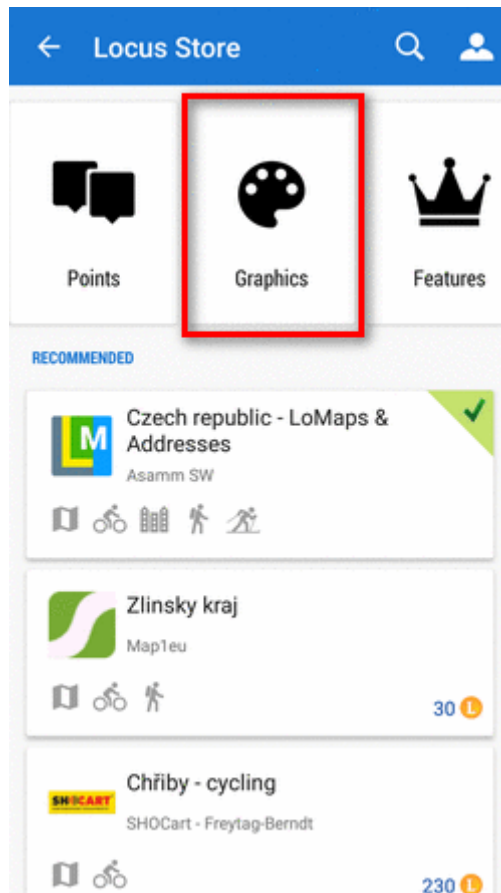

How do I get there?

Locus Main Menu

This way you get to the general Store screen where you can select among all products:

Map manager - online tab

This way you get directly to the selection of [online maps](#):

Map manager - offline tab

This way you get directly to the selection of [offline maps](#):

How to shop in the Store?

1. Get LoCoins

Login to My Locus profile

Buying LoCoins and purchasing products in Locus Store requires **identification of the user - customer**. You can log in **My Locus profile** with some of your **Google** accounts or with your **Facebook** account. Android system asks you for permission to access your contacts - don't worry, **Locus will NOT read your contacts**. Only access to your e-mail address is qualified by Android this way.

Buy LoCoins

[More details about LoCoins >>](#)

2. Find what you need

Browse

- you can browse **regions**

- you can browse products on an **overview map**

- you can browse **product lines or providers**

- you can browse **routes**

- you can browse **points of interest**

- you can browse **graphics**

- you can browse **features**

Full text search

Filter products

3. Purchase and download

Purchasing and downloading requires login to **My Locus profile** (if you did not do so when purchasing LoCoins)