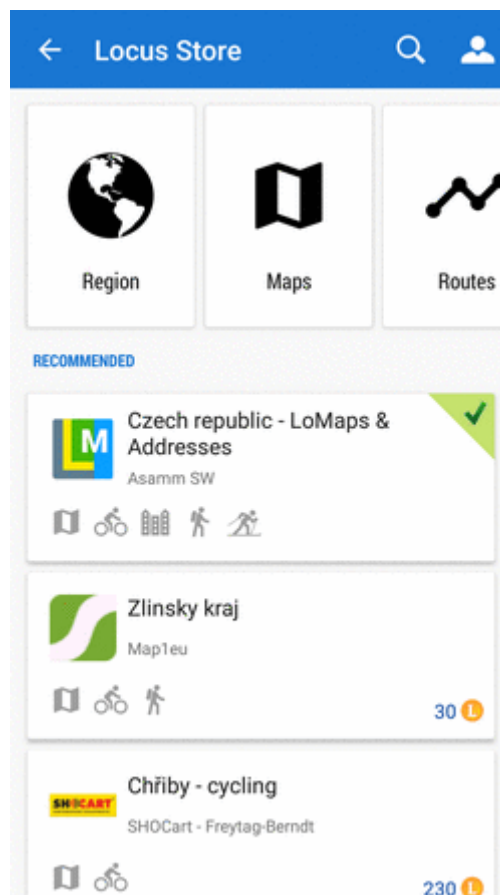

How do I get there?

Locus Main Menu

This way you get to the general Store screen where you can select among all products:

Map manager - online tab

This way you get directly to the selection of [online maps](#):

Buy LoCoins

[More details about LoCoins >>](#)

2. Find what you need

Browse

- you can browse **regions**

- you can browse products on an **overview map**

- you can browse **product lines or providers**

- you can browse **routes**

- you can browse **points of interest**

- you can browse **graphics**

- you can browse **features**

Full text search

Filter products

3. Purchase and download

Purchasing and downloading requires login to **My Locus profile** (if you did not do so when purchasing LoCoins)

SHOCART Chřiby - cycling
SHOCart - Freytag-Berndt 230 €

PURCHASE

Maps Bike

VERSION 2

MAP Coverage 

ELEVATION DATA Download of elevation data 

Detailed bike map with zoomable map scale shows marked hiking and cycling trails as well as the surface of most roads and trails. The Map key and the area covered by the map are identical to printed bike maps produced by Czech