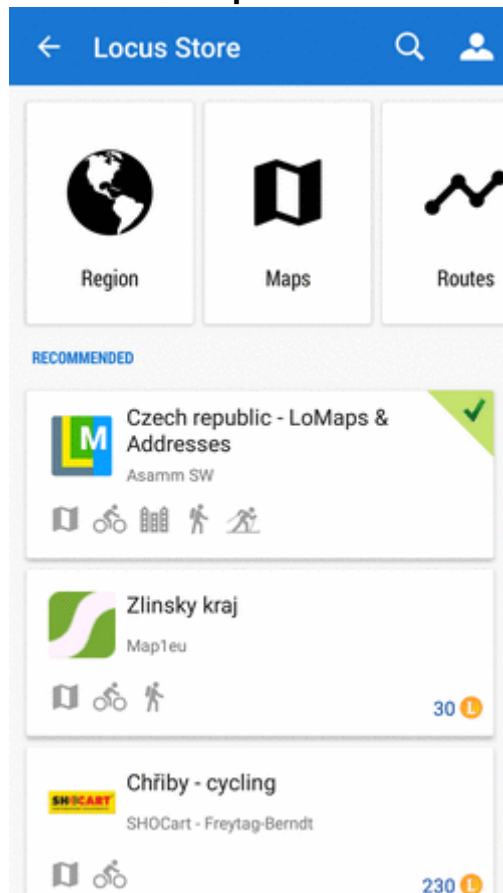

How do I get there?

Locus Main Menu

This way you get to the general Store screen where you can select among all products:

Map manager - online tab

This way you get directly to the selection of [online maps](#):

Map manager - offline tab

This way you get directly to the selection of [offline maps](#):

How to shop in the Store?

1. Get LoCoins

Login to My Locus profile

Buying LoCoins and purchasing products in Locus Store requires **identification of the user - customer**. You can log in **My Locus profile** with some of your **Google** accounts or with your **Facebook** account. Android system asks you for permission to access your contacts - don't worry, **Locus will NOT read your contacts**. Only access to your e-mail address is qualified by Android this way.

Buy LoCoins

[More details about LoCoins >>](#)

2. Find what you need

Browse

- you can browse **regions**

- you can browse products on an **overview map**

- you can browse **product lines or providers**

- you can browse **routes**

- you can browse **points of interest**

- you can browse **graphics**

- you can browse **features**

Full text search

Filter products

3. Purchase and download

Purchasing and downloading requires login to **My Locus profile** (if you did not do so when purchasing LoCoins)