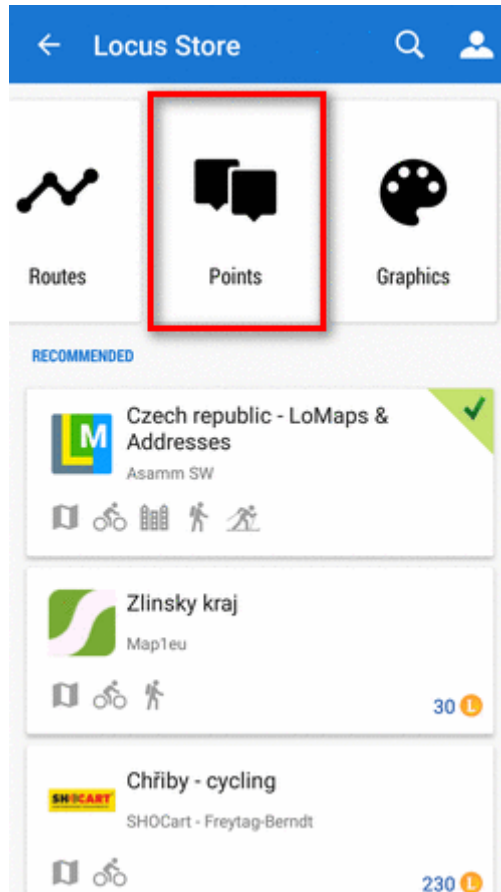

How do I get there?

Locus Main Menu

This way you get to the general Store screen where you can select among all products:

Map manager - online tab

This way you get directly to the selection of [online maps](#):

Map manager - offline tab

This way you get directly to the selection of [offline maps](#):

How to shop in the Store?

1. Get LoCoins

Login to My Locus profile

Buying LoCoins and purchasing products in Locus Store requires **identification of the user - customer**. You can log in **My Locus profile** with some of your **Google** accounts or with your **Facebook** account. Android system asks you for permission to access your contacts - don't worry, **Locus will NOT read your contacts**. Only access to your e-mail address is qualified by Android this way.

Buy LoCoins

[More details about LoCoins >>](#)

2. Find what you need

Browse

- you can browse **regions**

- you can browse products on an **overview map**

- you can browse **product lines or providers**

- you can browse **routes**

- you can browse **points of interest**

- you can browse **graphics**

- you can browse **features**

Full text search

Filter products

3. Purchase and download

Purchasing and downloading requires login to **My Locus profile** (if you did not do so when purchasing LoCoins)