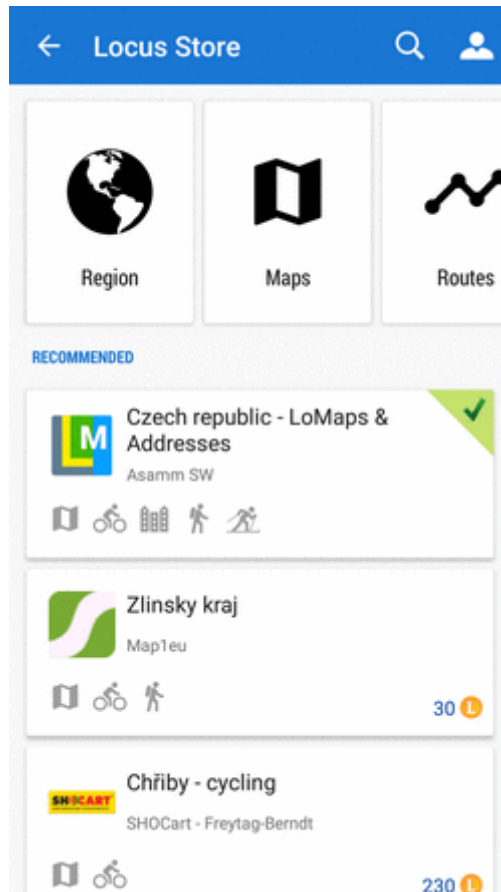

How do I get there?

Locus Main Menu

This way you get to the general Store screen where you can select among all products:

Map manager - online tab

This way you get directly to the selection of [online maps](#):

Map manager - offline tab

This way you get directly to the selection of [offline maps](#):

How to shop in the Store?

1. Get LoCoins

Login to My Locus profile

Buying LoCoins and purchasing products in Locus Store requires **identification of the user - customer**. You can log in **My Locus profile** with some of your **Google** accounts or with your **Facebook** account. Android system asks you for permission to access your contacts - don't worry, **Locus will NOT read your contacts**. Only access to your e-mail address is qualified by Android this way.

Buy LoCoins

[More details about LoCoins >>](#)

2. Find what you need

Browse

- you can browse **regions**

- you can browse products on an **overview map**

- you can browse **product lines or providers**

- you can browse **routes**

- you can browse **points of interest**

- you can browse **graphics**

- you can browse **features**

Full text search

Filter products

3. Purchase and download

Purchasing and downloading requires login to **My Locus profile** (if you did not do so when purchasing LoCoins)