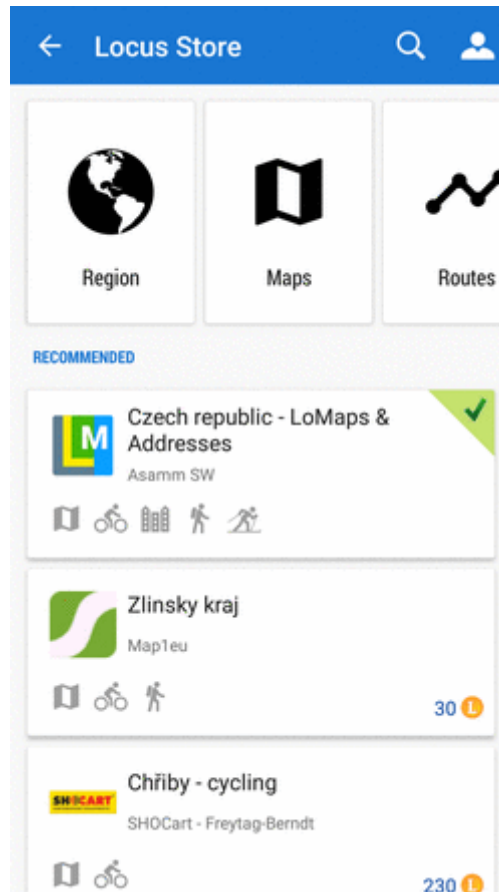

How do I get there?

Locus Main Menu

This way you get to the general Store screen where you can select among all products:

Map manager - online tab

This way you get directly to the selection of [online maps](#):

Map manager - offline tab

This way you get directly to the selection of [offline maps](#):

How to shop in the Store?

1. Get LoCoins

Login to My Locus profile

Buying LoCoins and purchasing products in Locus Store requires **identification of the user - customer**. You can log in **My Locus profile** with some of your **Google** accounts or with your **Facebook** account. Android system asks you for permission to access your contacts - don't worry, **Locus will NOT read your contacts**. Only access to your e-mail address is qualified by Android this way.

Buy LoCoins

[More details about LoCoins >>](#)

2. Find what you need

Browse

- you can browse **regions**

- you can browse products on an **overview map**

- you can browse **product lines or providers**

- you can browse **routes**