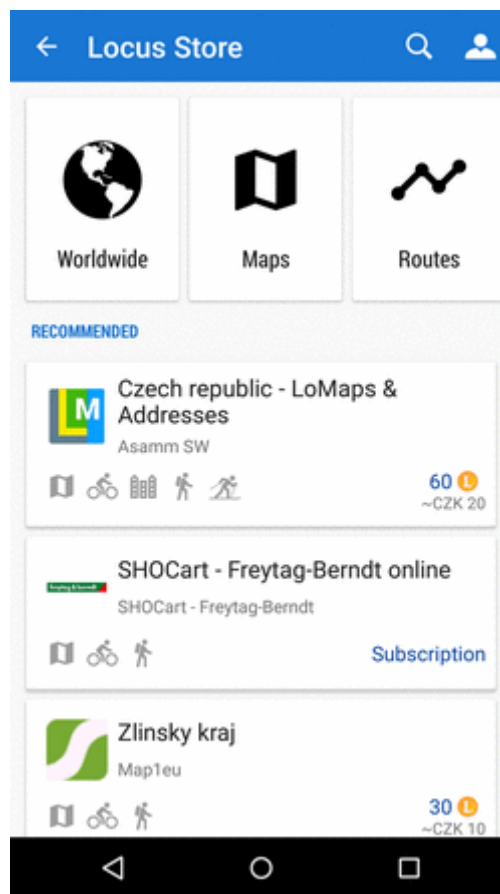

How do I get there?

Locus Main Menu

This way you get to the general Store screen where you can select among all products:

Map manager - online tab

This way you get directly to the selection of [online maps](#):

Map manager - offline tab

This way you get directly to the selection of [offline maps](#):

How to shop in the Store?

1. Get LoCoins

Login to My Locus profile

Buying LoCoins and purchasing products in Locus Store requires **identification of the user - customer**. You can log in **My Locus profile** with some of your **Google** accounts or with your **Facebook** account. Android system asks you for permission to access your contacts - don't worry, **Locus will NOT read your contacts**. Only access to your e-mail address is qualified by Android this way.

Buy LoCoins

[More details about LoCoins >>](#)

2. Find what you need

Browse

- you can browse **regions**

- you can browse products on an **overview map**

- you can browse **product lines or providers**

- you can browse **routes**