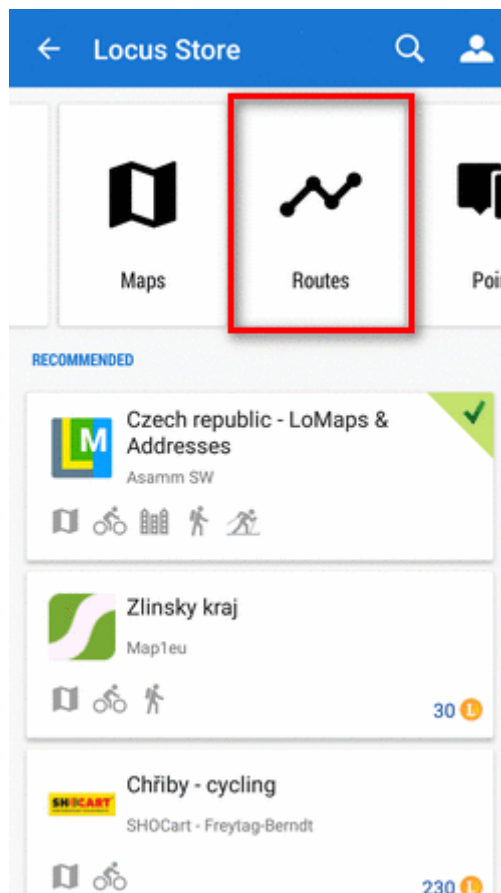

How do I get there?

Locus Main Menu

This way you get to the general Store screen where you can select among all products:

Map manager - online tab

This way you get directly to the selection of [online maps](#):

Map manager - offline tab

This way you get directly to the selection of [offline maps](#):

How to shop in the Store?

1. Get LoCoins

Login to My Locus profile

Buying LoCoins and purchasing products in Locus Store requires **identification of the user - customer**. You can log in **My Locus profile** with some of your **Google** accounts or with your **Facebook** account. Android system asks you for permission to access your contacts - don't worry, **Locus will NOT read your contacts**. Only access to your e-mail address is qualified by Android this way.

Buy LoCoins

[More details about LoCoins >>](#)

2. Find what you need

Browse

- you can browse **regions**

- you can browse products on an **overview map**

- you can browse **product lines or providers**

- you can browse **routes**

- you can browse **points of interest**

- you can browse **graphics**

- you can browse **features**

Full text search

Filter products

3. Purchase and download

Purchasing and downloading requires login to **My Locus profile** (if you did not do so when purchasing LoCoins)