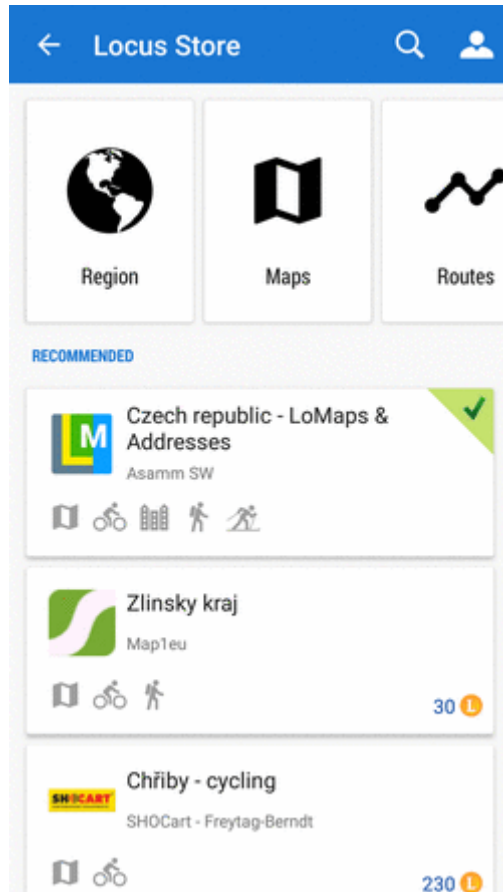

How do I get there?

Locus Main Menu

This way you get to the general Store screen where you can select among all products:

Map manager - online tab

This way you get directly to the selection of [online maps](#):

Map manager - offline tab

This way you get directly to the selection of [offline maps](#):

How to shop in the Store?

1. Get LoCoins

Login to My Locus profile

Buying LoCoins and purchasing products in Locus Store requires **identification of the user - customer**. You can log in **My Locus profile** with some of your **Google** accounts or with your **Facebook** account. Android system asks you for permission to access your contacts - don't worry, **Locus will NOT read your contacts**. Only access to your e-mail address is qualified by Android this way.

Buy LoCoins

[More details about LoCoins >>](#)

2. Find what you need

Browse

- you can browse **regions**

- you can browse products on an **overview map**

- you can browse **product lines or providers**

- you can browse **routes**

- you can browse **points of interest**

- you can browse **graphics**

- you can browse **features**

Full text search

Filter products

3. Purchase and download

Purchasing and downloading requires login to **My Locus profile** (if you did not do so when purchasing LoCoins)