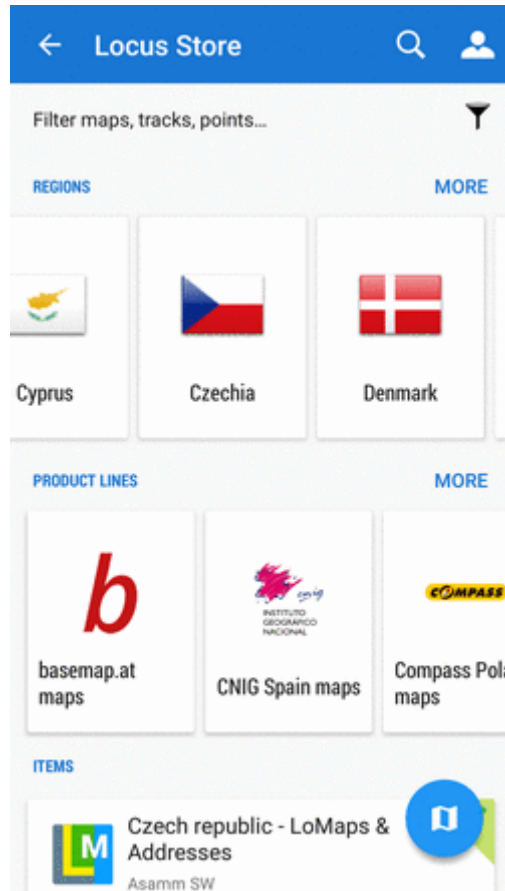

How do I get there?

Locus Main Menu

This way you get to the general Store screen where you can select among all products:

Map manager - online tab

This way you get directly to the selection of [online maps](#):

Buy LoCoins

[More details about LoCoins >>](#)

2. Find what you need

Browse

- you can browse **regions**

- you can browse products on an **overview map**

- you can browse **product lines or providers**

- you can browse **routes**

- you can browse **points of interest**

- you can browse **graphics**

- you can browse **features**

Full text search

Filter products

3. Purchase and download

Purchasing and downloading requires login to **My Locus profile** (if you did not do so when purchasing LoCoins)

SHOCART Chřiby - cycling
SHOCart - Freytag-Berndt 230 €

PURCHASE

Maps Bike

VERSION 2

MAP Coverage 

ELEVATION DATA Download of elevation data 

Detailed bike map with zoomable map scale shows marked hiking and cycling trails as well as the surface of most roads and trails. The Map key and the area covered by the map are identical to printed bike maps produced by Czech