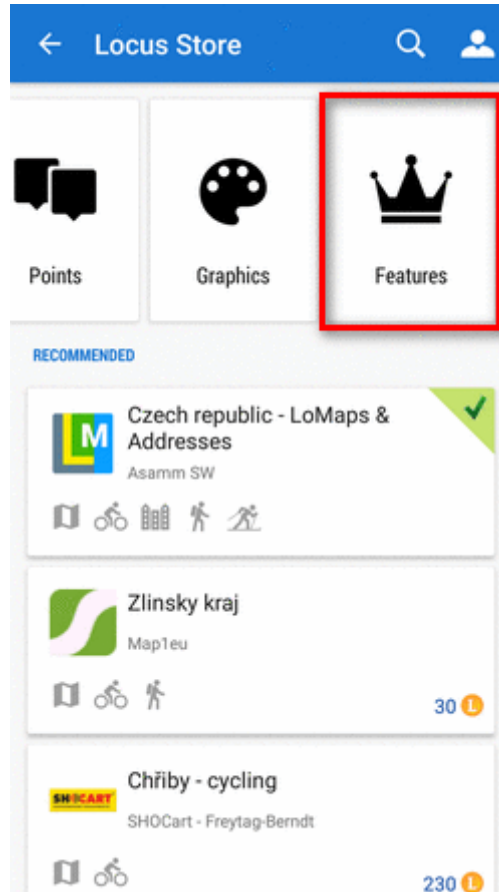

How do I get there?

Locus Main Menu

This way you get to the general Store screen where you can select among all products:

Map manager - online tab

This way you get directly to the selection of [online maps](#):

Map manager - offline tab

This way you get directly to the selection of [offline maps](#):

How to shop in the Store?

1. Get LoCoins

Login to My Locus profile

Buying LoCoins and purchasing products in Locus Store requires **identification of the user - customer**. You can log in **My Locus profile** with some of your **Google** accounts or with your **Facebook** account. Android system asks you for permission to access your contacts - don't worry, **Locus will NOT read your contacts**. Only access to your e-mail address is qualified by Android this way.

Buy LoCoins

[More details about LoCoins >>](#)

2. Find what you need

Browse

- you can browse **regions**

- you can browse products on an **overview map**

- you can browse **product lines or providers**

- you can browse **routes**

- you can browse **points of interest**

- you can browse **graphics**

- you can browse **features**

Full text search

Filter products

3. Purchase and download

Purchasing and downloading requires login to **My Locus profile** (if you did not do so when purchasing LoCoins)