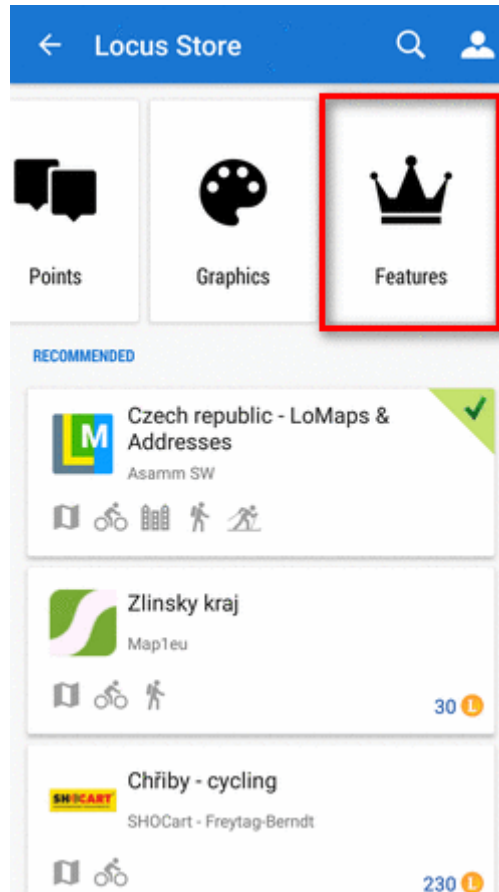

How do I get there?

Locus Main Menu

This way you get to the general Store screen where you can select among all products:

Map manager - online tab

This way you get directly to the selection of [online maps](#):

Map manager - offline tab

This way you get directly to the selection of [offline maps](#):

How to shop in the Store?

1. Get LoCoins

[More details about LoCoins >>](#)

2. Find what you need

Browse

- you can browse **regions**

- you can browse products on an **overview map**

- you can browse **product lines or providers**

- you can browse **routes**

- you can browse **points of interest**

- you can browse **graphics**

- you can browse **features**