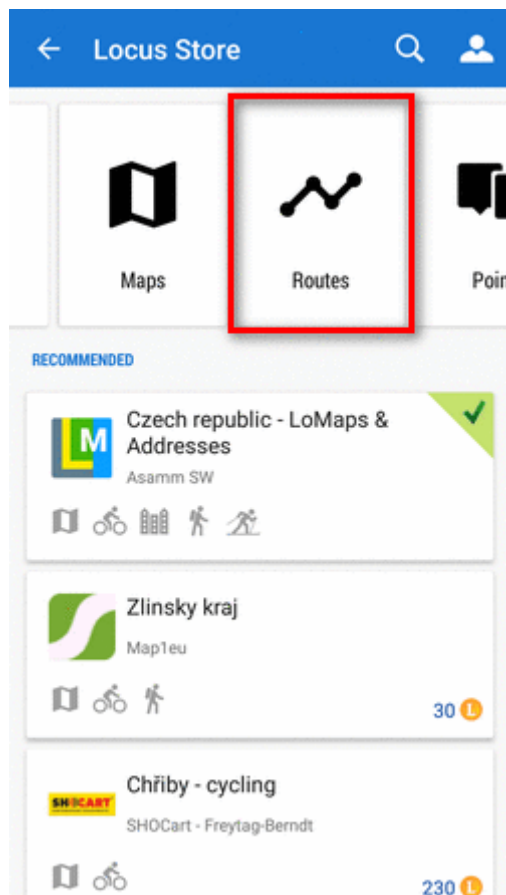

How do I get there?

Locus Main Menu

This way you get to the general Store screen where you can select among all products:

Map manager - online tab

This way you get directly to the selection of [online maps](#):

Map manager - offline tab

This way you get directly to the selection of [offline maps](#):

How to shop in the Store?

1. Get LoCoins

[More details about LoCoins >>](#)

2. Find what you need

Browse

- you can browse **regions**

- you can browse products on an **overview map**

- you can browse **product lines or providers**

- you can browse **routes**

- you can browse **points of interest**

- you can browse **graphics**

- you can browse **features**