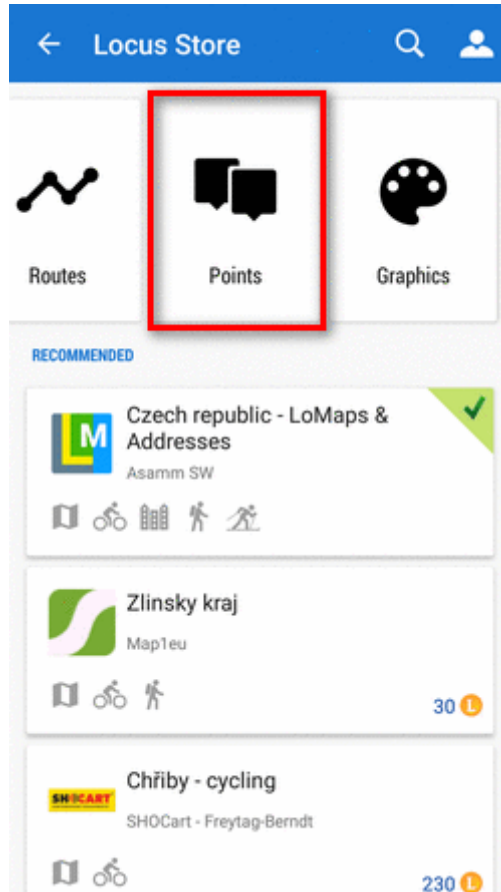

How do I get there?

Locus Main Menu

This way you get to the general Store screen where you can select among all products:

Map manager - online tab

This way you get directly to the selection of [online maps](#):

Map manager - offline tab

This way you get directly to the selection of [offline maps](#):

How to shop in the Store?

1. Get LoCoins

[More details about LoCoins >>](#)

2. Find what you need

Browse

- you can browse **regions**

- you can browse products on an **overview map**

- you can browse **product lines or providers**

- you can browse **routes**

- you can browse **points of interest**

- you can browse **graphics**

- you can browse **features**