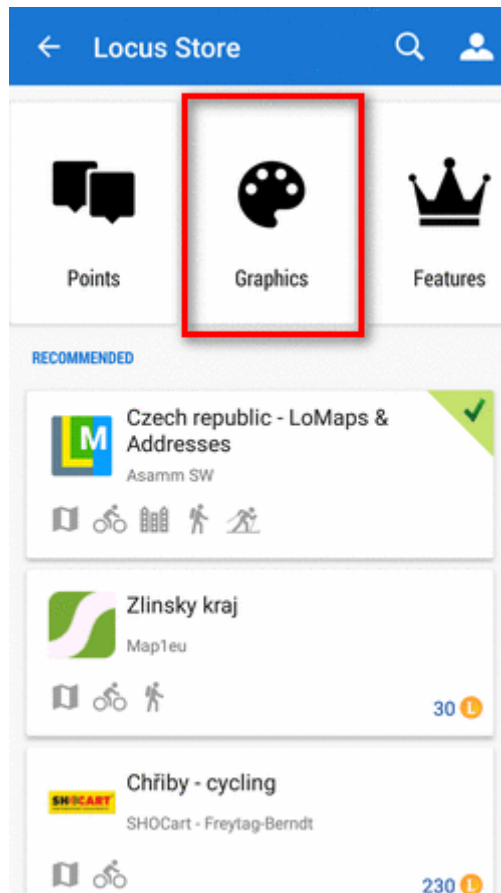

How do I get there?

Locus Main Menu

This way you get to the general Store screen where you can select among all products:

Map manager - online tab

This way you get directly to the selection of [online maps](#):

Map manager - offline tab

This way you get directly to the selection of [offline maps](#):

How to shop in the Store?

1. Get LoCoins

[More details about LoCoins >>](#)

2. Find what you need

Browse

- you can browse **regions**

- you can browse products on an **overview map**

- you can browse **product lines or providers**

- you can browse **routes**

- you can browse **points of interest**

- you can browse **graphics**

- you can browse **features**