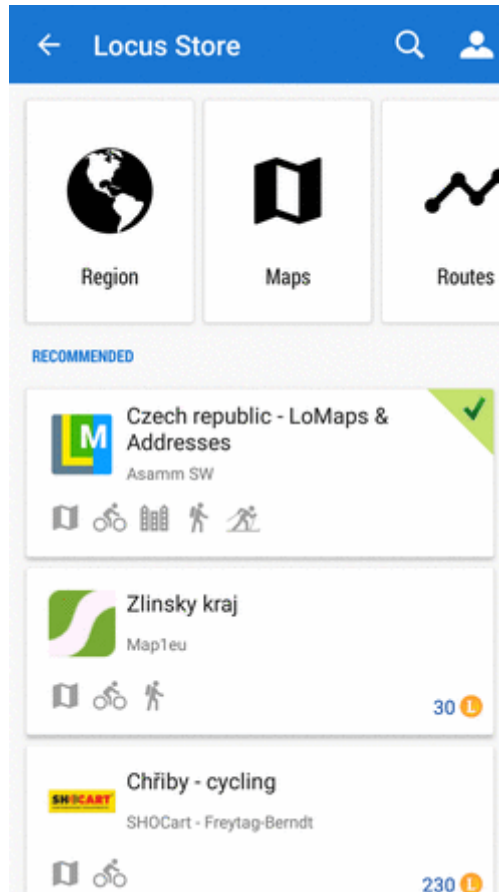

How to shop in the Store?

1. Get LoCoins

[More details about LoCoins >>](#)

2. Find what you need

Browse

- you can browse **regions**