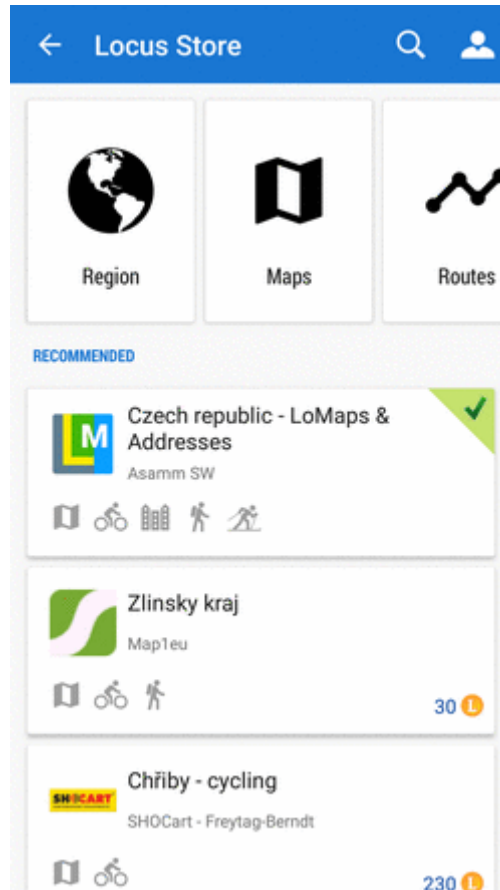

### Browse

- you can browse **regions**

- you can browse products on an **overview map**

- you can browse **product lines or providers**

- you can browse **features**
- you can browse **graphics**
- search the product you want to buy - browse folders

Offline map packages to download can be displayed above an overview map. Tap Map button and you exactly know what area you are buying.

- tap your selected product to unfold its detail

- tap **PURCHASE**
- your map appears in your **Offline maps tab** (or **Online map** in case you bought paid Online map subscription - e.g. IGN France or Outdooractive).