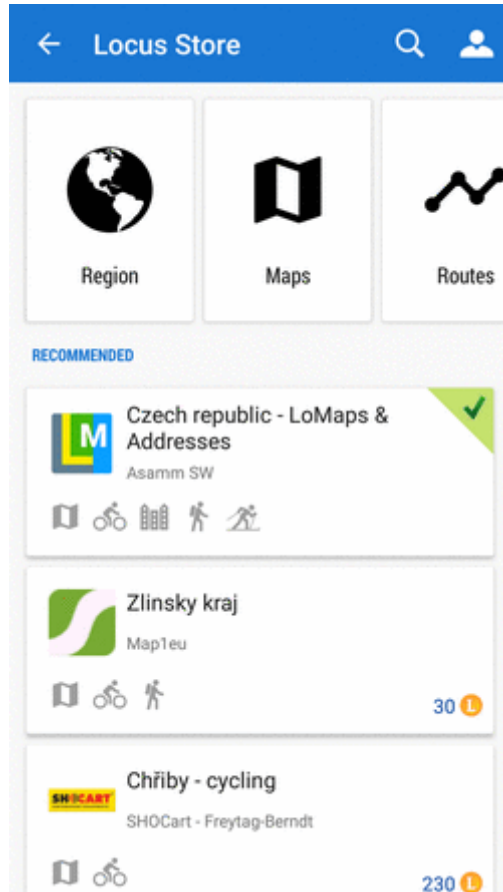

- you can browse products on an **overview map**