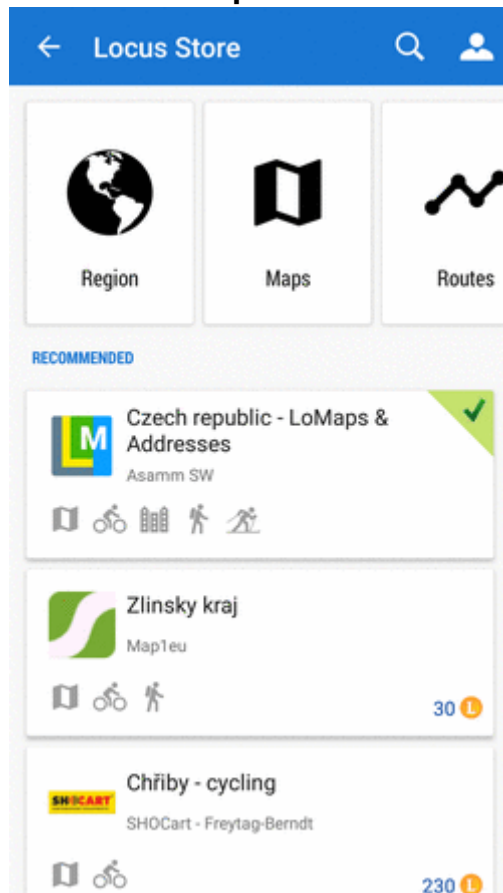

- you can browse **product lines or providers**