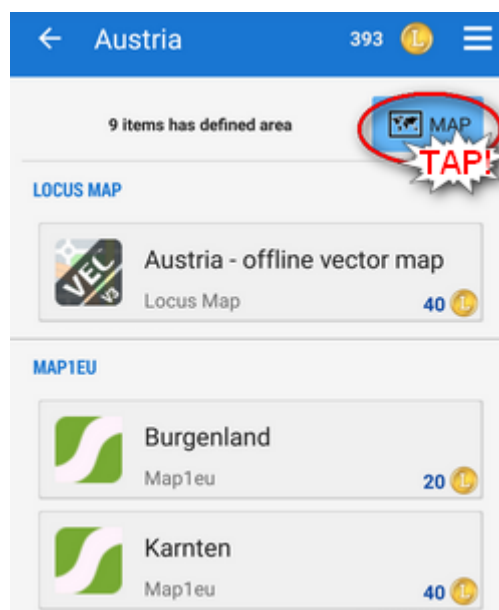

### Browse

- you can browse **regions**

- you can browse products on an **overview map**

- you can browse **product lines or providers**

- you can browse **features**
- you can browse **graphics**
- search the product you want to buy - browse folders

Offline map packages to download can be displayed above an overview map. Tap Map button and you exactly know what area you are buying.

- tap your selected product to unfold its detail

- tap **PURCHASE**
- your map appears in your **Offline maps tab** (or **Online map** in case you bought paid Online map subscription - e.g. IGN France or Outdooractive).