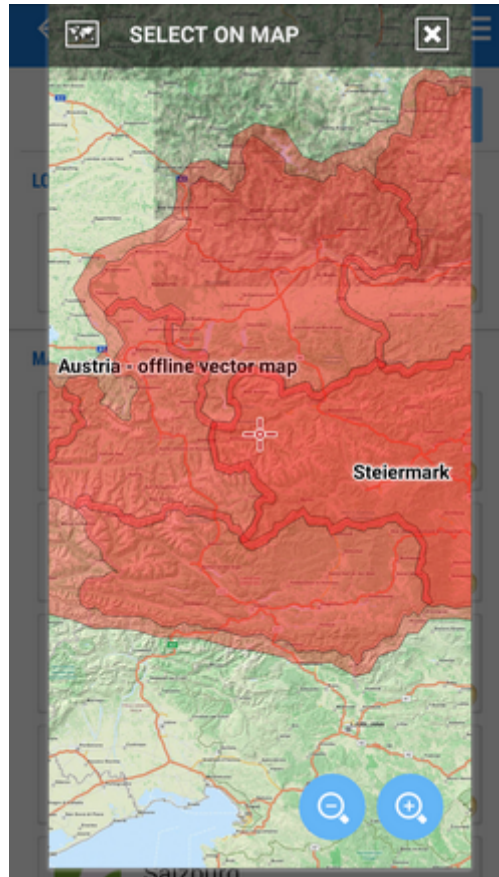

### Browse

- you can browse **regions**

- you can browse products on an **overview map**

- you can browse **product lines or providers**

- you can browse **features**
- you can browse **graphics**
- search the product you want to buy - browse folders

Offline map packages to download can be displayed above an overview map. Tap Map button and you exactly know what area you are buying.

- tap your selected product to unfold its detail

- tap **PURCHASE**
- your map appears in your **Offline maps tab** (or **Online map** in case you bought paid Online map subscription - e.g. IGN France or Outdooractive).