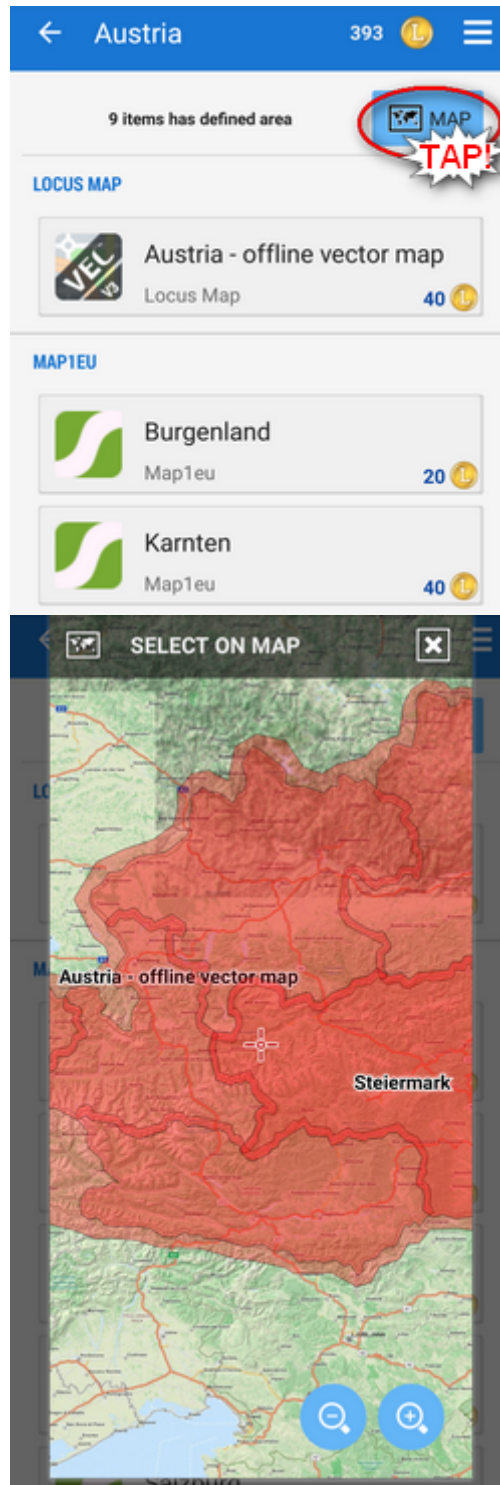

- **Maps**
- **Routes**
- **Points of Interest**
- **Features**
- **Graphics**

Some products in Locus Store are available for **FREE**, some are **paid**. All purchases in Locus Store are paid by our internal virtual currency - **LoCoins**. This currency can be bought in your **Locus Store User Profile** and the transaction is processed via **Google Play Store** or **Amazon**.

How do I get there?

Locus Main Menu

This way you get to the general Store screen where you can select among all products:

Map manager - online tab

This way you get directly to the selection of [online maps](#):

Map manager - offline tab

This way you get directly to the selection of [offline maps](#):

How to shop in the Store?

1. Get LoCoins

[More details about LoCoins >>](#)

2. Find what you need

Browse

- you can browse regions
- you can browse products on an overview map
- you can browse product lines or providers
- search the product you want to buy - browse folders

Offline map packages to download can be displayed above an overview map. Tap Map button and you exactly know what area you are buying.

- tap your selected product to unfold its detail

- tap **PURCHASE**
- your map appears in your **Offline maps tab** (or **Online map** in case you bought paid Online map subscription - e.g. IGN France or Outdooractive).