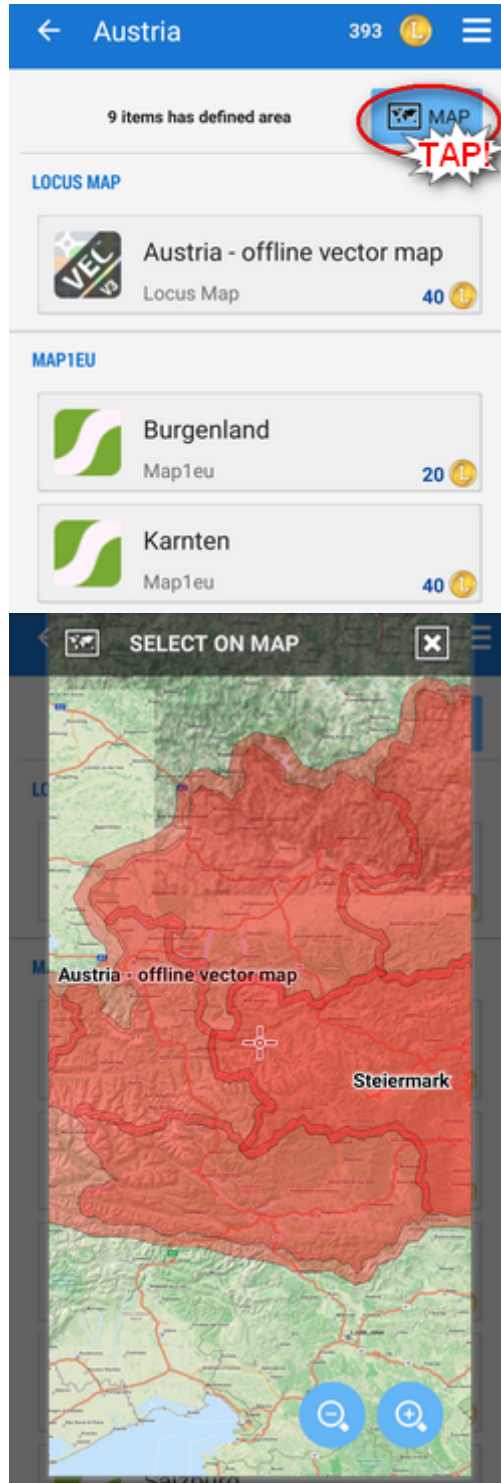

- **Maps**
- **Routes**
- **Points of Interest**
- **Features**
- **Graphics**

Some products in Locus Store are available for **FREE**, some are **paid**. All purchases in Locus Store are paid by our internal virtual currency - **LoCoins**. This currency can be bought in your **Locus Store User Profile** and the transaction is processed via **Google Play Store** or **Amazon**.

How do I get there?

Locus Main Menu

This way you get to the general Store screen where you can select among all products:

Map manager - online tab

This way you get directly to the selection of [online maps](#):

Map manager - offline tab

This way you get directly to the selection of [offline maps](#):

How to shop in the Store?

1. Get LoCoins

[More details about LoCoins >>](#)

2. Find what you need

Browse

- you can browse regions
- you can browse products on an overview map
- you can browse product lines or providers
- search the product you want to buy - browse folders

Offline map packages to download can be displayed above an overview map. Tap Map button and you exactly know what area you are buying.

- tap your selected product to unfold its detail

- tap **PURCHASE**
- your map appears in your **Offline maps tab** (or **Online map** in case you bought paid Online map subscription - e.g. IGN France or Outdooractive).