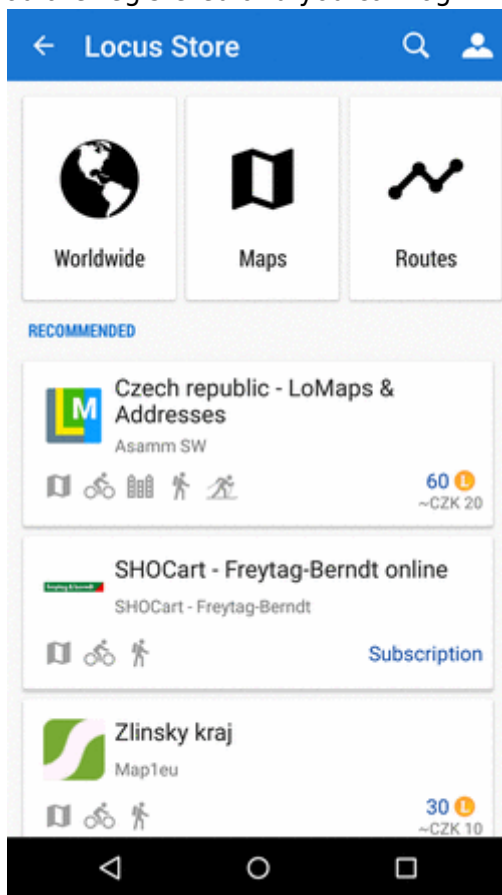

How to shop in the Store?

1. Get LoCoins

Login to My Locus profile

Buying LoCoins and purchasing products in Locus Store requires **identification of the user - customer**. You can log in **My Locus profile** with:

- some of your **Google** accounts
- your **Facebook** account
- an **email** - you will be prompted to define a password and a confirmation URL is sent to your mailbox. After confirming it you are registered and you can log in.

A few words about privacy...

We retain this login information on our server until you withdraw your consent. If you have purchased paid content in Locus Store, we will store your login information for a period of 3 years, corresponding to the duration of your purchase contract claims.