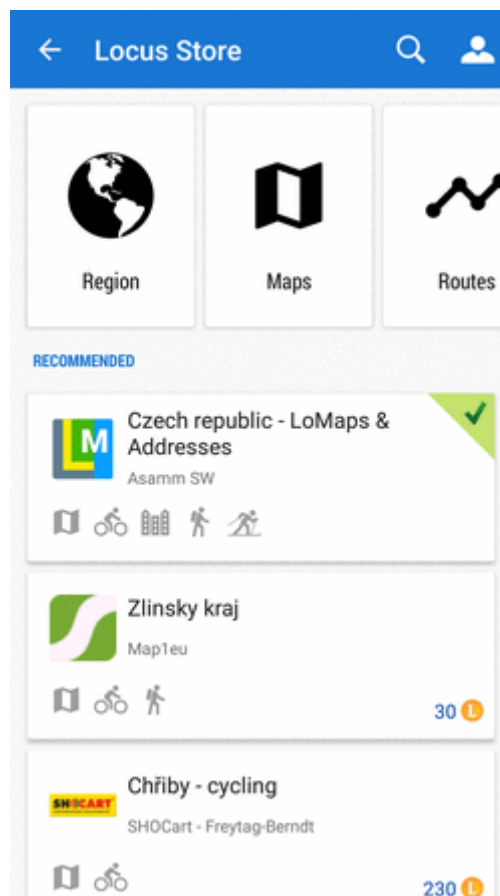

How do I get there?

Locus Main Menu

This way you get to the general Store screen where you can select among all products:

Map manager - online tab

This way you get directly to the selection of [online maps](#):

Map manager - offline tab

This way you get directly to the selection of [offline maps](#):

How to shop in the Store?

1. Get LoCoins

Login to My Locus profile

Buying LoCoins and purchasing products in Locus Store requires **identification of the user - customer**. You can log in **My Locus profile** with:

- some of your **Google** accounts
- your **Facebook** account
- an **email** - you will be prompted to define a password and a confirmation URL is sent to your mailbox. After confirming it you are registered and you can log in.

Buy LoCoins

[More details about LoCoins >>](#)

2. Find what you need

Browse

- you can browse **regions**

- you can browse products on an **overview map**

- you can browse **product lines or providers**

- you can browse **routes**