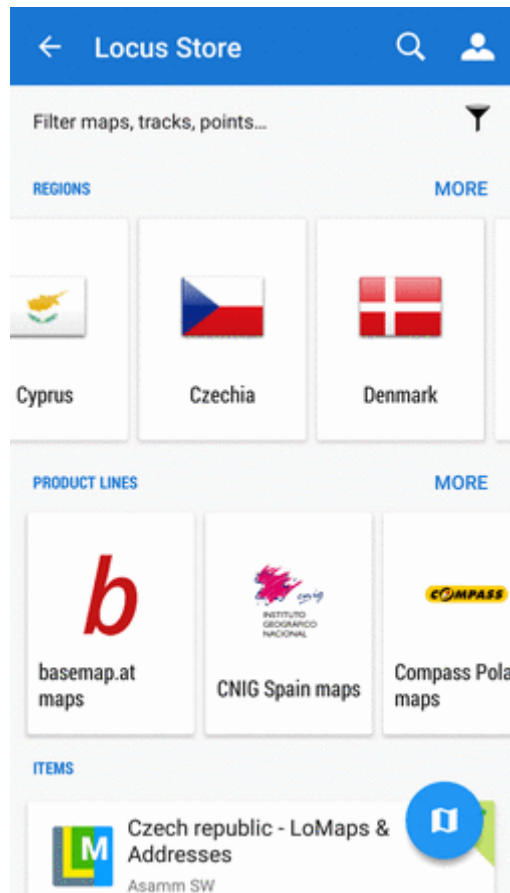

Buy LoCoins

[More details about LoCoins >>](#)

2. Find what you need

Browse

- you can browse **regions**

- you can browse products on an **overview map**

- you can browse **product lines or providers**

- you can browse **routes**

- you can browse **points of interest**

- you can browse **graphics**

- you can browse **features**

Full text search

Filter products

3. Purchase and download

Purchasing and downloading requires login to **My Locus profile** (if you did not do so when purchasing LoCoins)

SHOCART Chřiby - cycling
SHOCart - Freytag-Berndt 230 €
PURCHASE

Maps **Bike**

VERSION 2

MAP Coverage 

ELEVATION DATA Download of elevation data 

Detailed bike map with zoomable map scale shows marked hiking and cycling trails as well as the surface of most roads and trails. The Map key and the area covered by the map are identical to printed bike maps produced by Czech