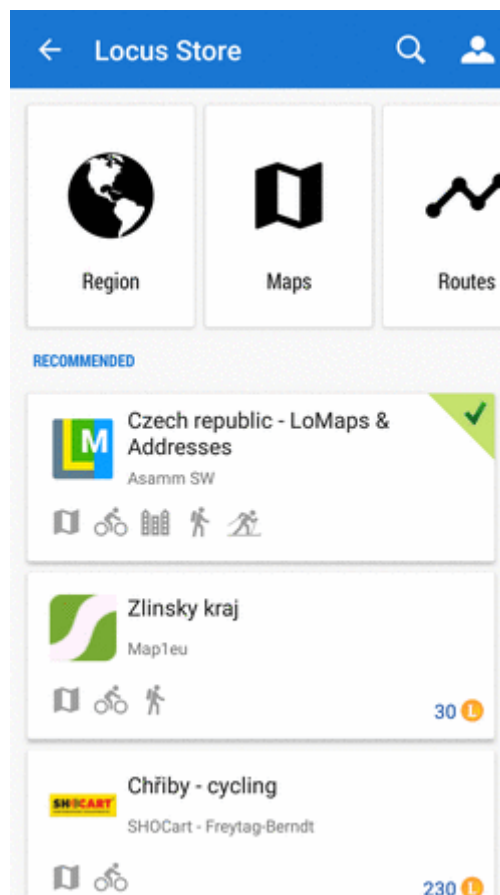

Buy LoCoins

[More details about LoCoins >>](#)

2. Find what you need

Browse

- you can browse **regions**

- you can browse products on an **overview map**

- you can browse **product lines or providers**

- you can browse **routes**

- you can browse **points of interest**

- you can browse **graphics**

- you can browse **features**

Full text search

Filter products

3. Purchase and download

Purchasing and downloading requires login to **My Locus profile** (if you did not do so when purchasing LoCoins)

SHOCART Chřiby - cycling
SHOCart - Freytag-Berndt 230 €
PURCHASE

Maps **Bike**

VERSION 2

MAP Coverage 

ELEVATION DATA Download of elevation data 

Detailed bike map with zoomable map scale shows marked hiking and cycling trails as well as the surface of most roads and trails. The Map key and the area covered by the map are identical to printed bike maps produced by Czech