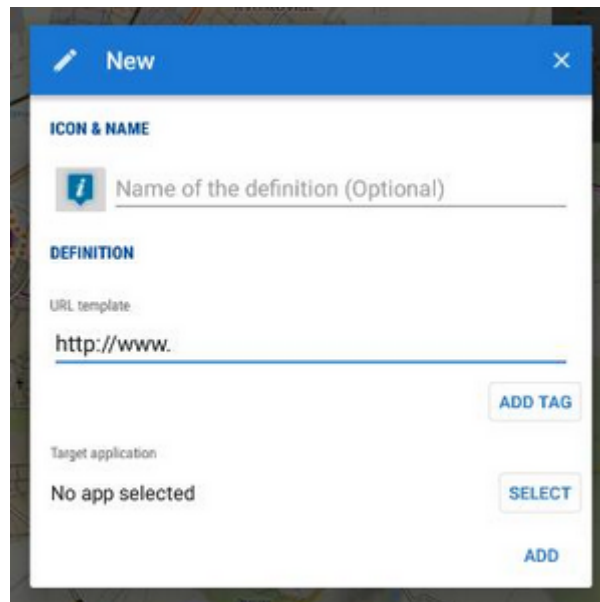

Quick WWW Bookmark

- This feature is available in Locus Map Pro only.

About

Feature enabling to bookmark a parameter URL of any map website that can transfer you to Locus Map defined location by a single button tap e.g. for downloading tips for trips. The function can be found in the `Menu > More functions` at the bottom.

As there are many map websites or servers and each of them uses different structure of their parametrized URL, there is not a single universal instruction how to set up this function. For better understanding what this function is about, we will present a **demo setup** made on a well known track database [Bikemap.net](https://www.bikemap.net)

Instructions

1. have a look at the structure of the website URL that leads to the map display. It consists of the main domain name www.bikemap.net, **language** parameter, **zoom** parameter, **latitude**, **longitude**, **map type** parameter and the rest:

2. go to Locus Map > Menu > More functions > Quick WWW bookmark and tap **+** button to define a **new bookmark**

3. insert the name and compose the **URL template** according to the **website URL**, using **ADD TAG** button for the variables: