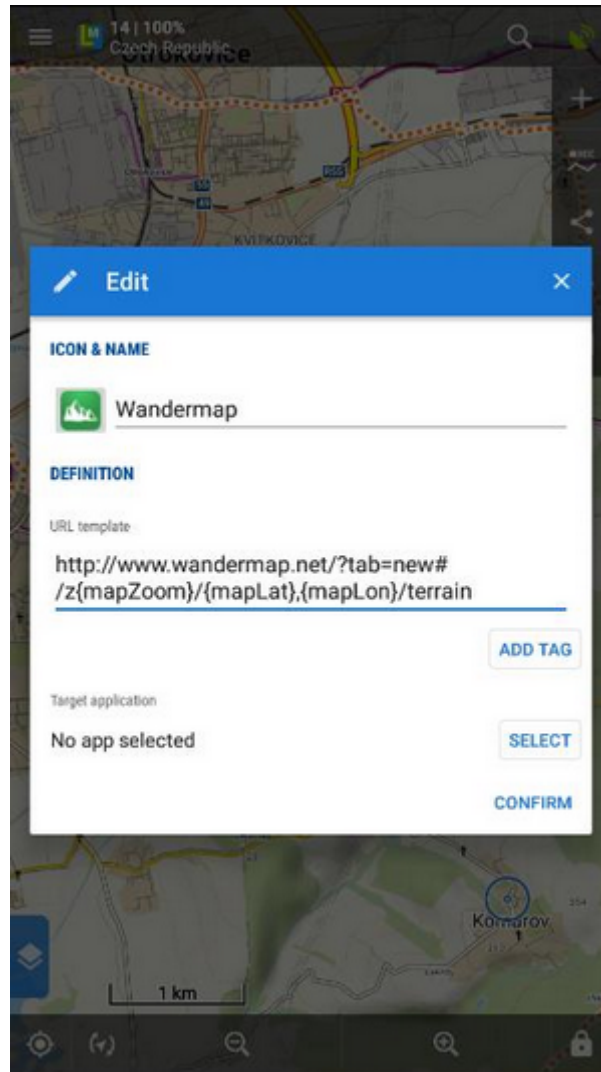

The URL syntax must be preserved or the feature will not work!

4. **Confirm**
5. adjust the map in Locus Map at your desired location