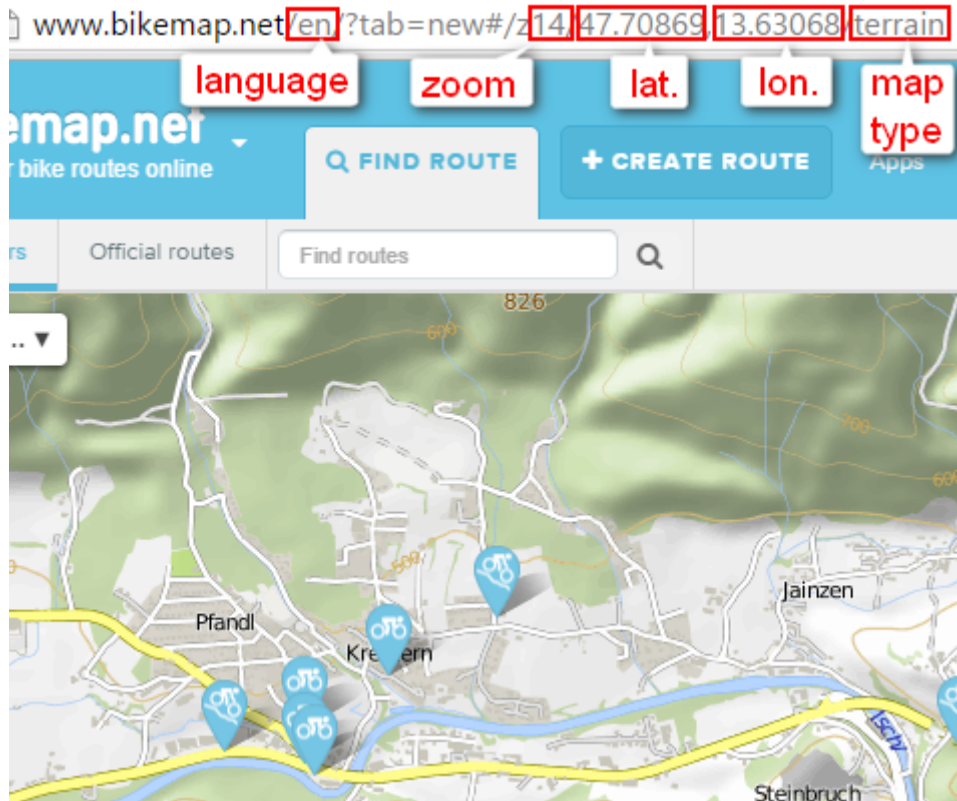

Quick WWW Bookmark

- This feature is available in Locus Map Pro only.

About

Feature enabling to bookmark a parameter URL of any map website that can transfer you to Locus Map defined location by a single button tap e.g. for downloading tips for trips. The function can be found in the `Menu > More functions` at the bottom.

As there are many map websites or servers and each of them uses different structure of their parametrized URL, there is not a single universal instruction how to set up this function. For better understanding what this function is about, we will present a **demo setup** made on a well known track database [Bikemap.net](https://www.bikemap.net)

Instructions

1. have a look at the structure of the website URL that leads to the map display. It consists of the main domain name www.bikemap.net, **language** parameter, **zoom** parameter, **latitude**, **longitude**, **map type** parameter and the rest:

2. go to Locus Map > Menu > More functions > Quick WWW bookmark and tap **+** button to define a **new bookmark**

3. insert the name and compose the **URL template** according to the **website URL**, using **ADD TAG** button for the variables: