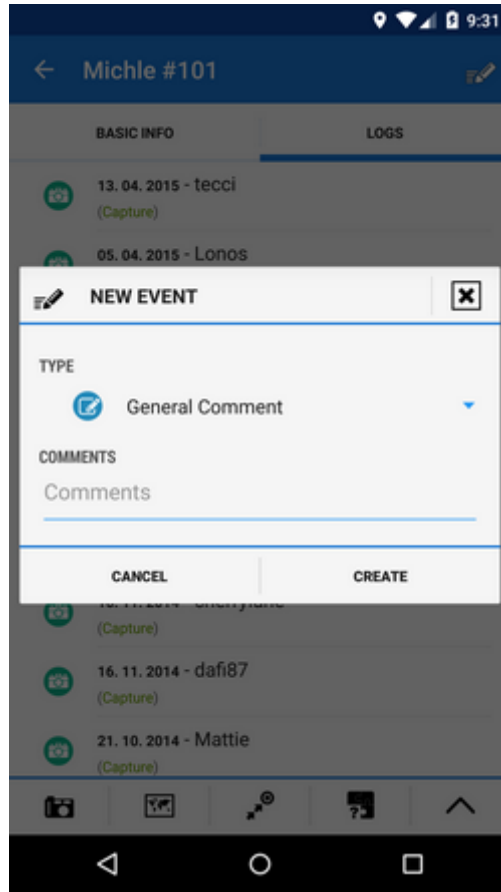

From:
<https://docs.locusmap.eu/> - Locus Map Classic - knowledge base

Permanent link:
<https://docs.locusmap.eu/doku.php?id=manual:user_guide:add-ons:munzee>

Last update: **2018/10/29 12:17**