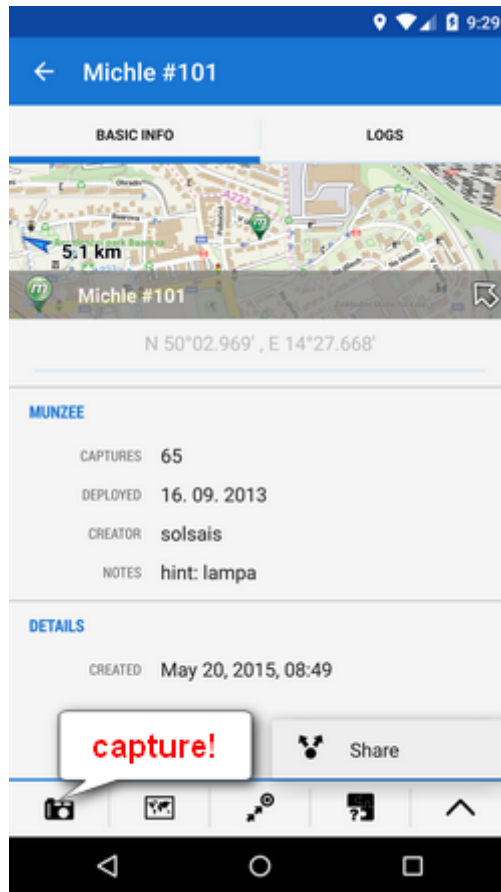

Logs

- **Logs** tab displays logs of the Munzee. Tapping a particular log opens a menu offering display of the logging user profile and sending a message over the Munzee.com website
- tapping adds **a new comment**:
  - general comment
  - unable to locate
  - needs repair