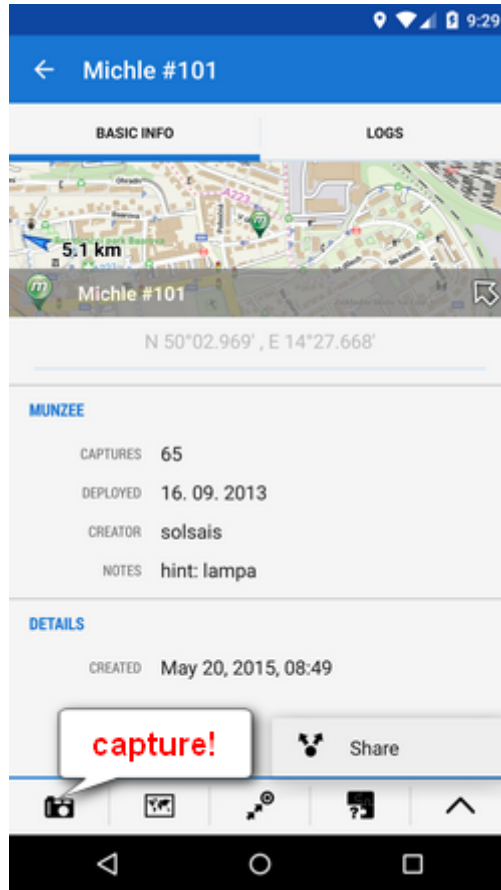

Logs

- **Logs** tab displays logs of the Munzee. Tapping a particular log opens a menu offering display of the logging user profile and sending a message over the Munzee.com website
- tapping adds **a new comment**:
  - general comment
  - unable to locate
  - needs repair