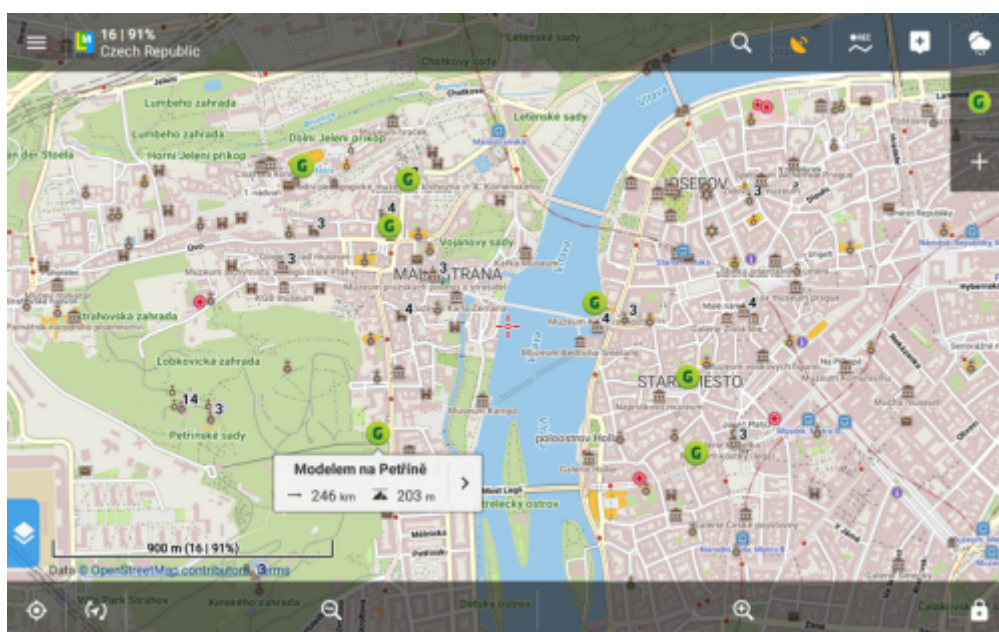

# Geofun

- made by [World Media Partners s.r.o.](#)
- download from [Google Play](#)

A Czech geo-location-based game project consisting of a set of Wherigo-like games. It popularizes Czech natural, technical, architectural and historic places of interest.

Geofun webpage contains a direct link enabling mass import of all Geofun games starting points to Locus. It is possible to work with the points the same way as with any ordinary points - sort them, filter them, display them on map, navigate to them etc.:

From: <https://docs.locusmap.eu/> - Locus Map Classic - knowledge base

Permanent link: [https://docs.locusmap.eu/doku.php?id=manual:user\\_guide:add-ons:geofun&rev=1485961089](https://docs.locusmap.eu/doku.php?id=manual:user_guide:add-ons:geofun&rev=1485961089)