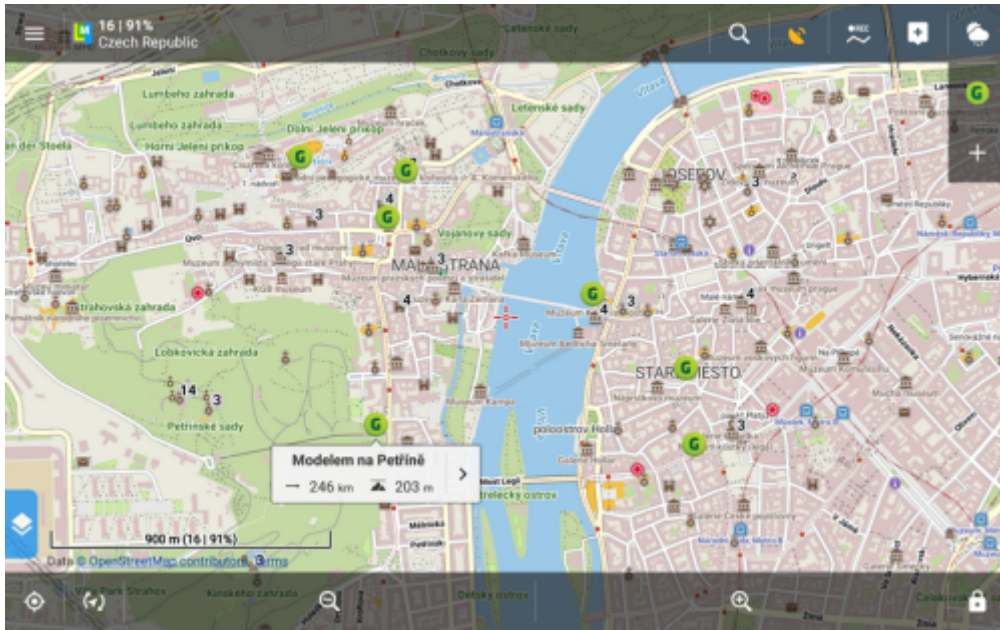

Geofun

- made by [World Media Partners s.r.o.](#)
- download from [Google Play](#)

A Czech geo-location-based game project consisting of a set of [Wherigo](#)-like games. It popularizes Czech natural, technical, architectural and historic places of interest.

Geofun webpage contains a direct link enabling mass import of all Geofun games starting points to Locus. It is possible to work with the points the same way as with any ordinary points - sort them, filter them, display them on map, navigate to them etc.:

From: <http://docs.locusmap.eu/> - **Locus Map Classic - knowledge base**

Permanent link: http://docs.locusmap.eu/doku.php?id=manual:user_guide:add-ons:geofun

Last update: **2017/02/02 09:44**