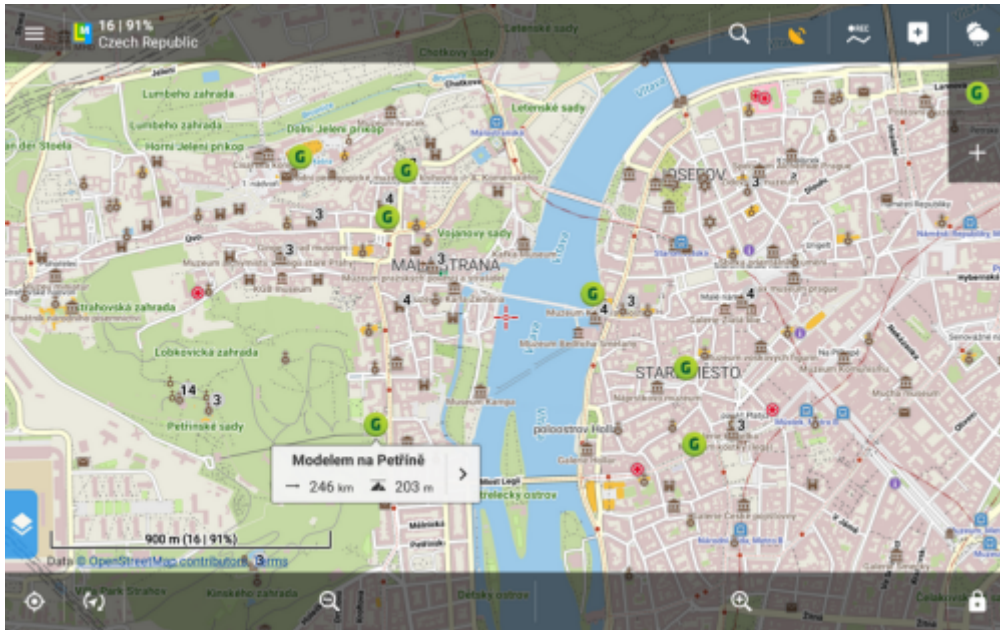

Geofun

- made by [World Media Partners s.r.o.](#)
- download from [Google Play](#)

A Czech geo-location-based game project consisting of a set of [Wherigo](#)-like games. It popularizes Czech natural, technical, architectural and historic places of interest.

Geofun webpage contains a direct link enabling mass import of all Geofun games starting points to Locus. It is possible to work with the points the same way as with any ordinary points - sort them, filter them, display them on map, navigate to them etc.:

From: <https://docs.locusmap.eu/> - Locus Map Classic - knowledge base

Permanent link: https://docs.locusmap.eu/doku.php?id=manual:user_guide:add-ons:geofun

Last update: 2017/02/02 09:44