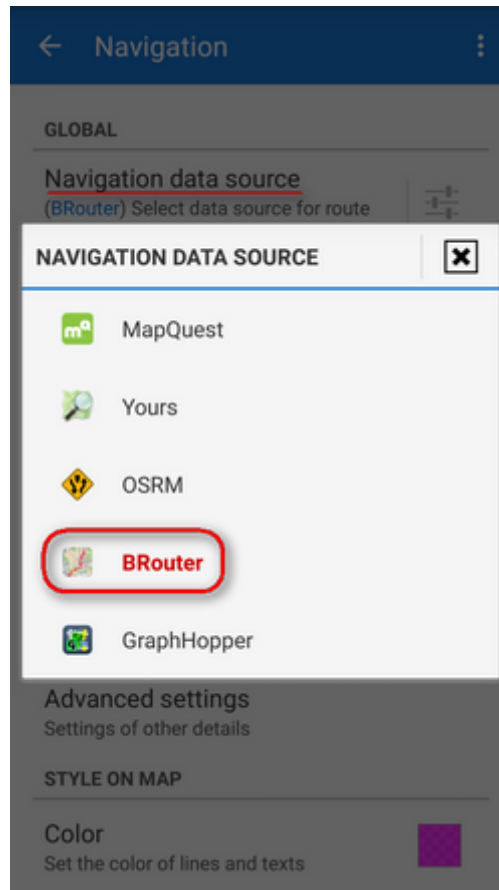

## BRouter

If you want offline navigation, you have to install **cooperating routing app BRouter**, available at [Google Play Store >>](#). Locus Map identifies it in the system and adds it automatically to the portfolio of available routers.

### Setup

- after installation, launch BRouter

- select Download manager

- zoom in and select the area you need for offline routing

- set BRouter as default router in Locus *menu* > *settings* > *navigation* > *router*

- then start navigation as usual by  **Navigate to** function and **you will be navigated offline.**

BRouter remains set as default also for route drawing in the [Route planner](#)

## Advanced options

Although BRouter user interface looks quite simple, the app offers quite a lot of various settings, creating custom navigation profiles etc. A rich source of info and tips is this [wiki-blog >>](#). BRouter provides also a [web app](#), enabling route planning on a big PC screen and consequent export to GPX file and then to Locus Map.