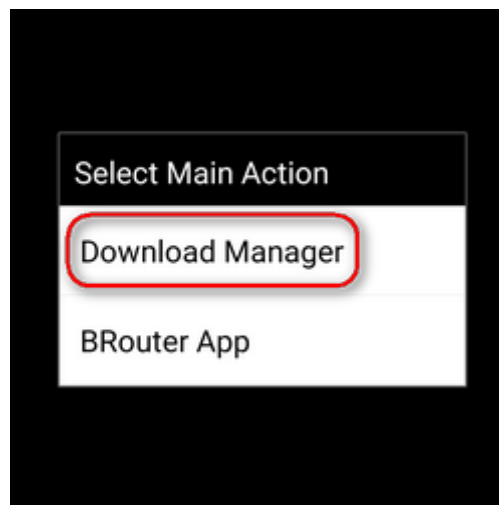

How to navigate offline?

Offline navigation is essential for any outdoor traveling. Bad or even no data signal in mountainous, rural or otherwise deserted areas makes online navigation useless. Locus Map in default settings offers navigation with the help of implemented online services. Firstly it is **GraphHopper** online router followed by **YOURS**.

BRouter

If you want offline navigation, you have to install **cooperating routing app BRouter**, available at [Google Play Store >>](#). Locus Map identifies it in the system and adds it automatically to the portfolio of available routers.

Setup

- after installation, launch BRouter

- select Download manager