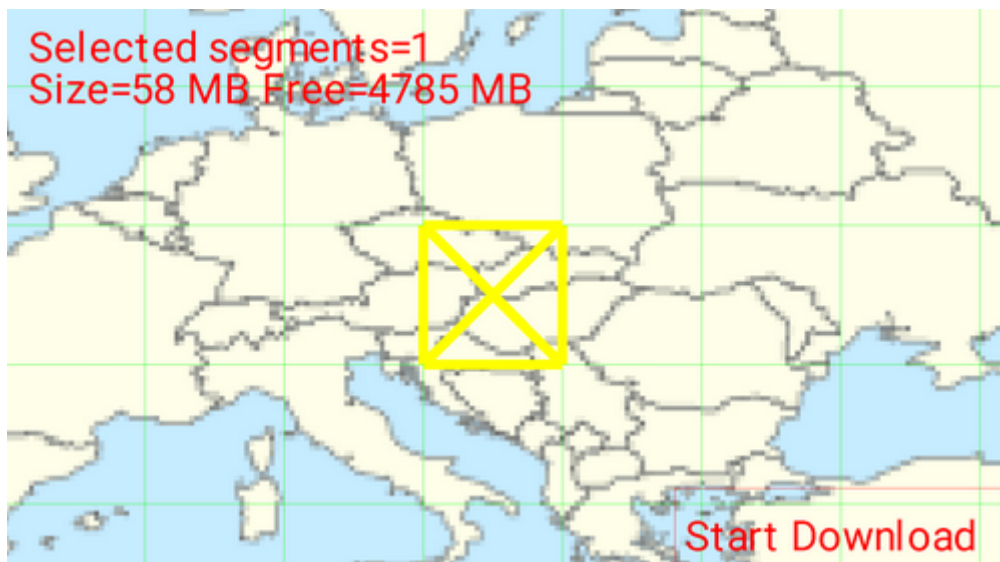

### Setup

- after installation, launch BRouter

- select Download manager

- zoom in and select the area you need for offline routing

- set BRouter as default router in Locus *menu* > *settings* > *navigation* > *router*