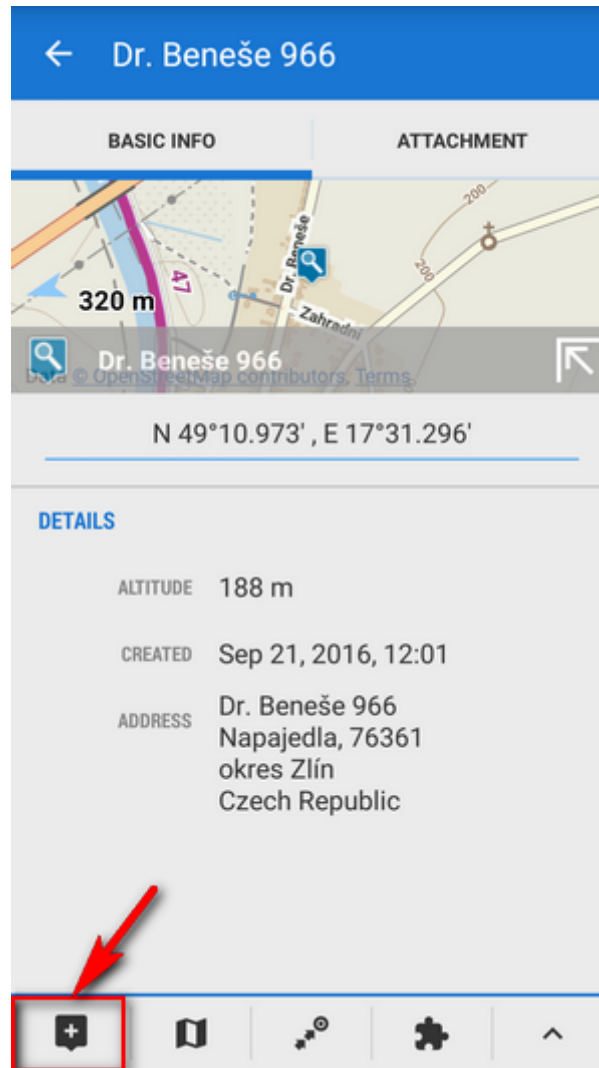

## How to place a point of interest on the map?

### BTW, what is a point of interest, a.k.a. POI?

POIs are places on the map that carry some more information you are interested in. **Just tap them.** Usually they describe things like **monuments, theaters, museums, pubs, hotels** etc.

**Locus Map** allows you to place **your own POI** to mark anything you like on your trip, to show your friends your address on holidays or to let yourself navigate to it. It's simple:

- **1.** touch the screen on the place you'd like to save and hold a sec. A small frame with address appears. **2.** tap it once more to open the POI detail window.

- tap  in the left lower corner.

- edit name of your point or just leave what is in the place of name and tap **Save**.

The screenshot shows the 'Edit' screen for a POI. At the top right, a 'SAVE' button with a checkmark icon is circled in red. The screen is divided into two tabs: 'BASIC INFO' (selected) and 'ATTACHMENT'. The 'BASIC INFO' section contains several fields, each with a red asterisk indicating it is required or editable: 'ICON & NAME' (with an 'i' icon and the text 'Dr. Beneše 966'), 'FOLDER' (with an 'i' icon and the text 'various'), 'LOCATION' (with the coordinates 'N 49°10.973', E 17°31.296'), 'DESCRIPTION' (with the text 'Description'), 'ELEVATION' (with the value '188.087' and a 'GET' button), and 'ADDRESS' (with a 'STREET' field containing 'Dr. Beneše 966' and a 'CITY' field). A red arrow points to the asterisk on the 'CITY' field.