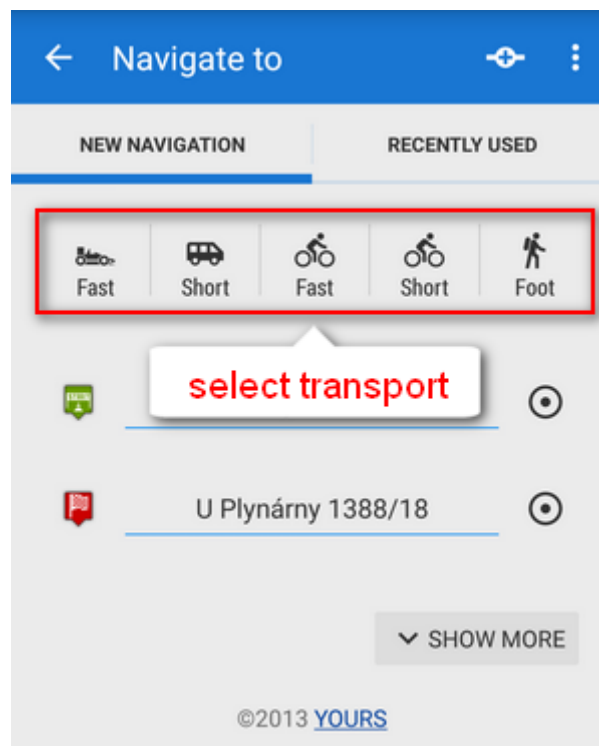

I need to be navigated to that pub on the map...

Locus Map can help, of course!

- long-tap the place on map, a label with address appears

- tap  button and select  **Navigate to** In default settings you must be online to get the navigation started

- select one of the offered means of transport

- route appears on map, let's go!

More about **Navigation** in Locus Map can be found [here >>](#)

Is this post useful for you? Please rate it:

{(rater>id=1|name=basics_navigation|type=rate|headline=off)}