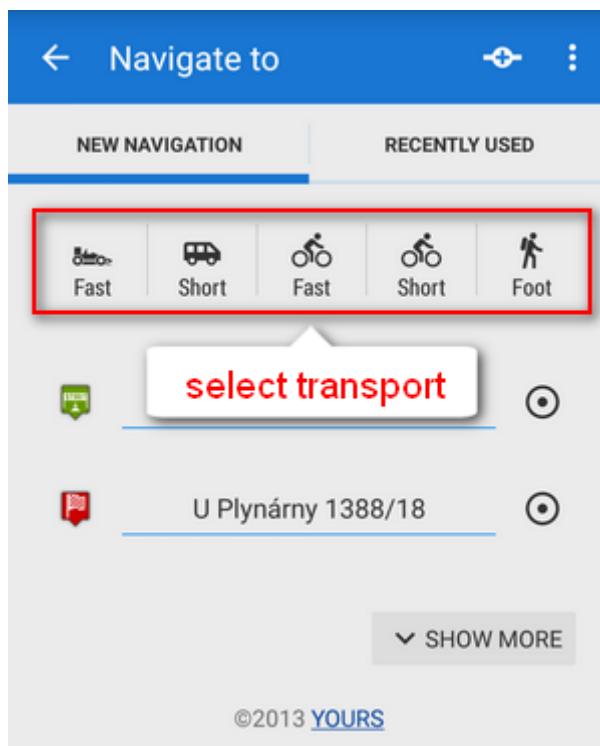

I need to be navigated to that pub on the map...

Locus Map can help, of course!

- long-tap the place on map, a label with address appears

- tap  button and select  **Navigate to**
 In default settings you must be online to get the navigation started

- select one of the offered means of transport

- route appears on map, let's go!

More about **Navigation** in Locus Map can be found [here >>](#)

From:
<https://docs.locusmap.eu/> - Locus Map Classic - knowledge base