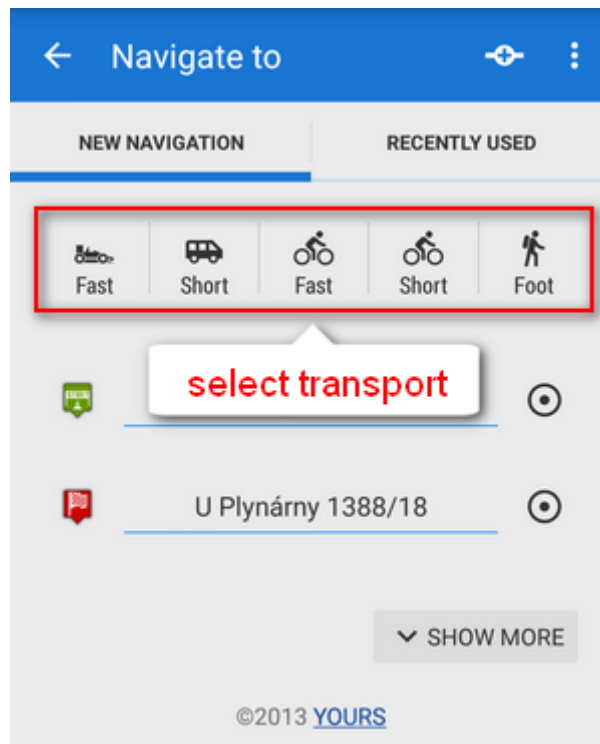

I need to be navigated to that pub on the map...

Locus Map can help, of course!

- long-tap the place on map, a label with address appears

- tap  button and select  **Navigate to** In default settings you must be online to get the navigation started

- select one of the offered means of transport

- route appears on map, let's go!

More about **Navigation** in Locus Map can be found [here >>](#)

From:
<https://docs.locusmap.eu/> - Locus Map Classic - knowledge base