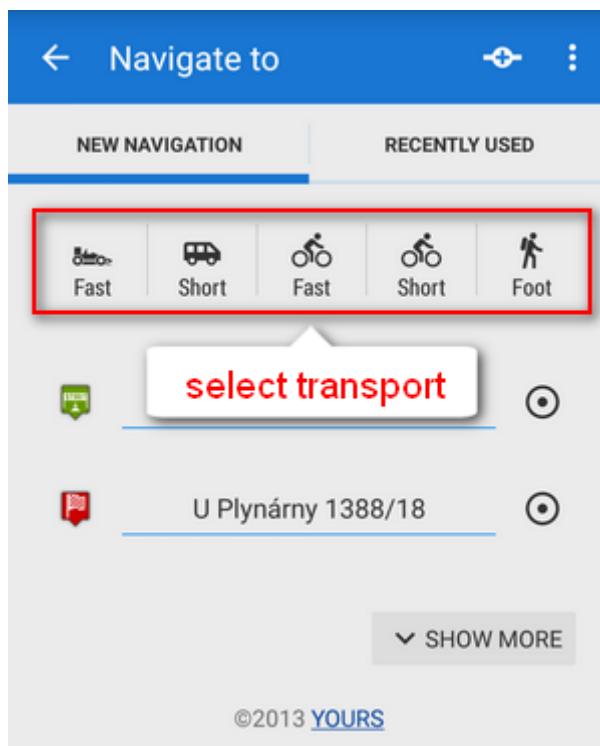

I need to be navigated to that pub on the map...

Locus Map can help, of course!

- long-tap the place on map, a label with address appears

- tap  button and select  **Navigate to** You must be online to get the navigation started

- select one of the offered means of transport

- route appears on map, let's go!

More about **Navigation** in Locus Map can be found [here >>](#)

From:
<https://docs.locusmap.eu/> - Locus Map Classic - knowledge base