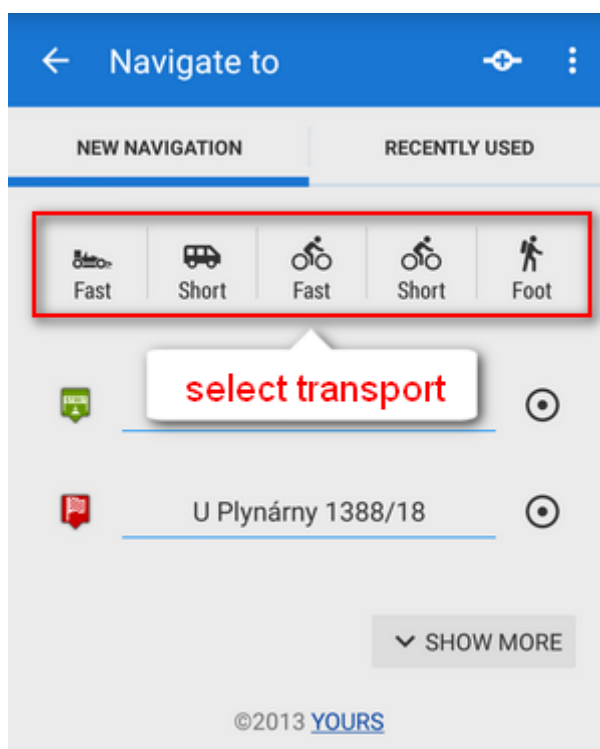

I need to be navigated to that pub on the map...

Locus Map can help, of course!

- long-tap the place on map, a label with address appears

- tap  button and select  **Navigate to** You must be online to get the navigation started

- select one of the offered means of transport

- route appears on map, let's go!

From:
<https://docs.locusmap.eu/> - Locus Map Classic - knowledge base

Permanent link:
<https://docs.locusmap.eu/doku.php?id=manual:basics:navigation&rev=1430725613>