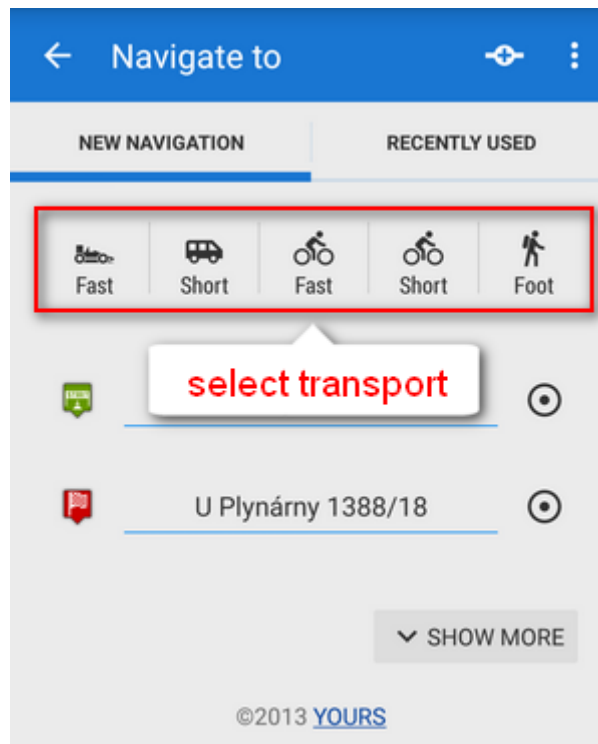

I need to be navigated to that pub on the map...

Locus Map can help, of course!

- long-tap the place on map, a label with address appears

- tap  button and select  **Navigate to**

You must be online to get the navigation started

- select one of the offered means of transport

- route appears on map, let's go!

From:
<https://docs.locusmap.eu/> - Locus Map Classic - knowledge base

Permanent link:
<https://docs.locusmap.eu/doku.php?id=manual:basics:navigation&rev=1430725551>