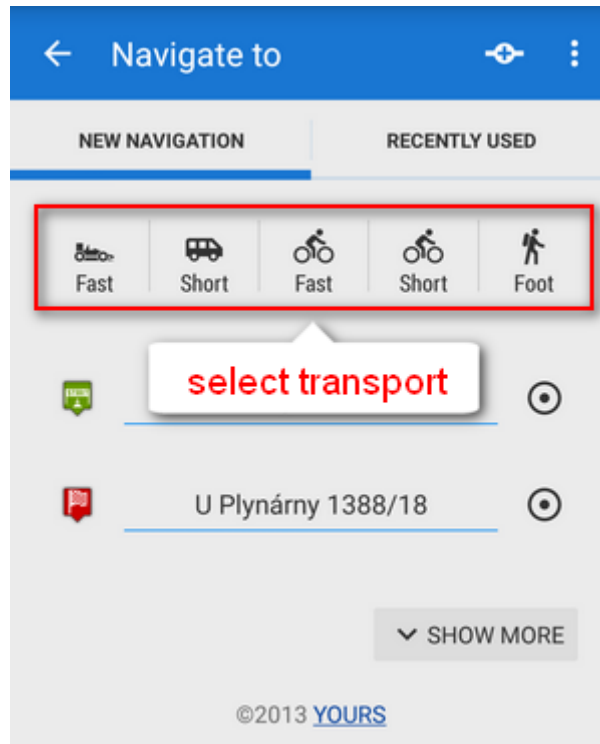

# I need to be navigated to that pub on the map...

Locus Map can help, of course!

- long-tap the place on map, a label with address appears

- tap  button and select  **Navigate to**

## You must be online to get the navigation started

- select one of the offered means of transport

- route appears on map, let's go!

From:  
<https://docs.locusmap.eu/> - Locus Map Classic - knowledge base