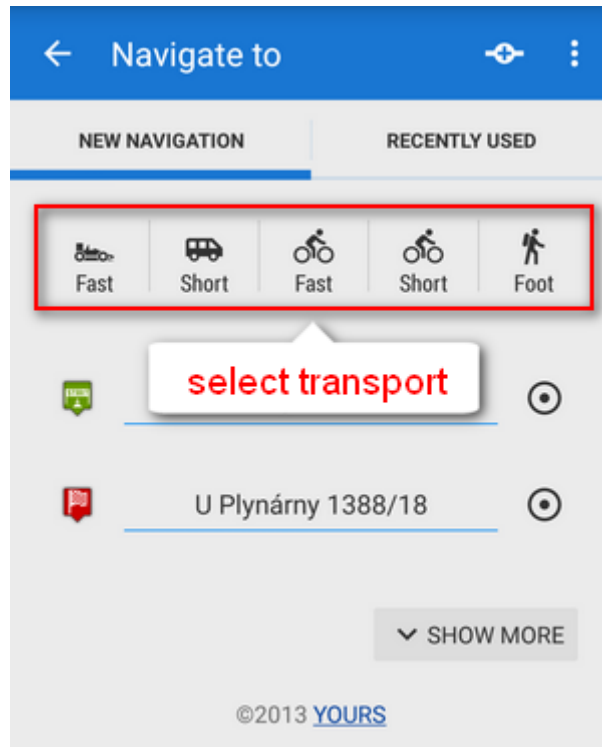

# I need to be navigated to that pub on the map...

**Locus Map can help, of course!**

- long-tap the place on map, a label with address appears

- tap  button and select  **Navigate to**
- select one of the offered means of transport

- route appears on map, let's go!

From:

<https://docs.locusmap.eu/> - **Locus Map Classic - knowledge base**

Permanent link:

<https://docs.locusmap.eu/doku.php?id=manual:basics:navigation&rev=1430207355>

Last update: **2015/04/28 09:49**