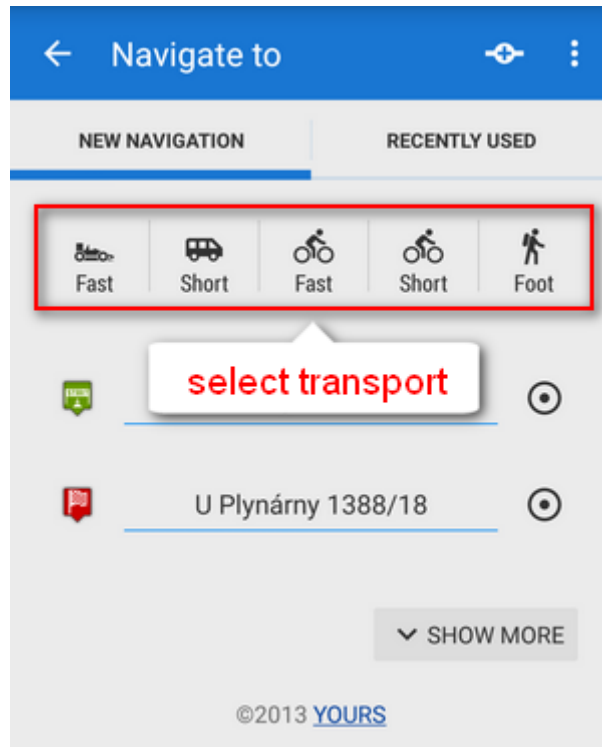

I need to be navigated to that pub on the map...

Locus Map can help, of course!

- long-tap the place on map, a label with address appears

- tap  button and select  **Navigate to**
- select one of the offered means of transport

- route appears on map, let's go!

From:
<https://docs.locusmap.eu/> - **Locus Map Classic - knowledge base**

Permanent link:
<https://docs.locusmap.eu/doku.php?id=manual:basics:navigation&rev=1430120919>