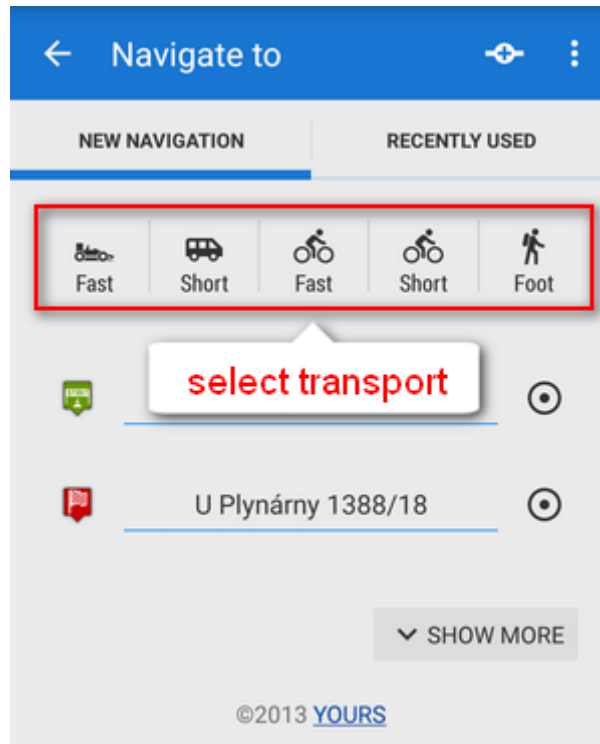

# I need to be navigated to that pub on the map...

Locus Map can help, of course!

- long-tap the place on map, a label with address appears

- tap  button and select  **Navigate to** In default settings you must be online to get the navigation started

- select one of the offered means of transport

- route appears on map, let's go!

More about **Navigation** in Locus Map can be found [here >>](#)

From:

<https://docs.locusmap.eu/> - **Locus Map Classic - knowledge base**