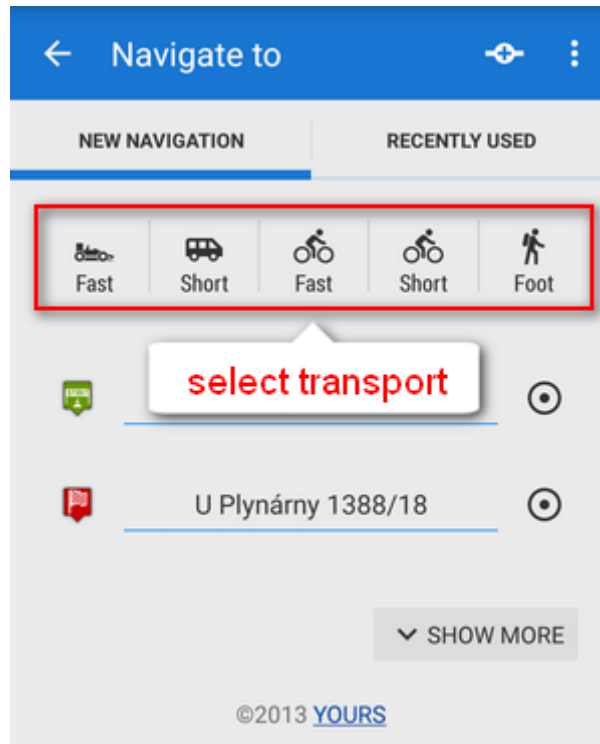

# I need to be navigated to that pub on the map...

Locus Map can help, of course!

- long-tap the place on map, a label with address appears

- tap  button and select  **Navigate to**   
 In default settings you must be online to get the navigation started

- select one of the offered means of transport

- route appears on map, let's go!

More about **Navigation** in Locus Map can be found [here >>](#)

From:

<https://docs.locusmap.eu/> - **Locus Map Classic - knowledge base**