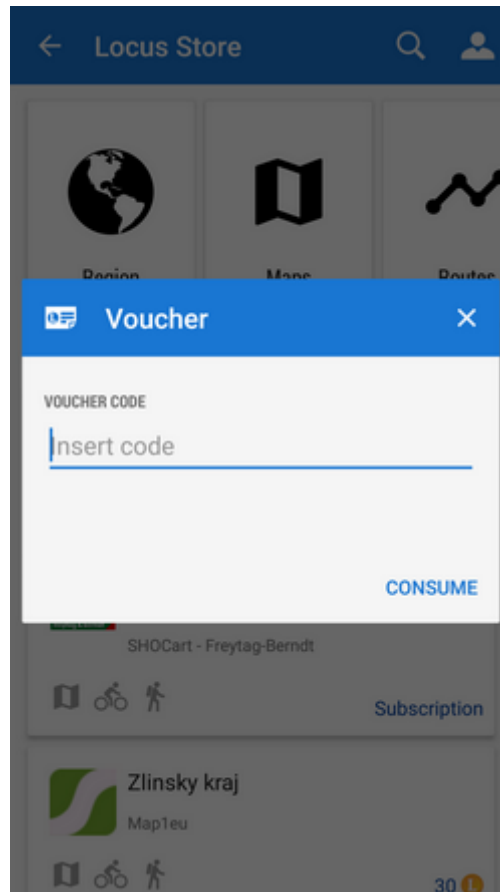

LoCoins - Our Virtual Currency

All purchases of products (maps, routes, guides, features, services...) made in Locus Store are paid in  **LoCoins** (LC). That is because some payments are so tiny that in EUR or USD they would be out of payment terms of Google Play Store and each item would require individual in-app billing entry maintenance which would be very time-consuming and bureaucracy-frustrating. LoCoin exchange rate oscillates around 1.3 EUR (incl. VAT for EU countries) = 100 LC.

How to get LoCoins?

Purchase

- LoCoins can be purchased in the [User Profile](#). The purchase is processed by **Google Play Store**.

- LoCoins can be purchased in **packets**. From 500 LC the packets contain also some extra LoCoins as a **bonus**. The bigger the packet, the greater is the bonus.
 - available packets: **100 LC, 200 LC, 500 + 4% LC, 1000 + 6% LC, 5000 + 8% LC and 10000 + 10% LC**

Voucher

The Voucher is sent to a user via e-mail as a **reward**, a **gift** or in a **promotion** action. Voucher contains a **unique code** that is entered into a **dialog in User profile**:

After entering the code the LoCoin credit is charged by the given amount. The only authority to send Vouchers is Asamm Software, producer of Locus Map.