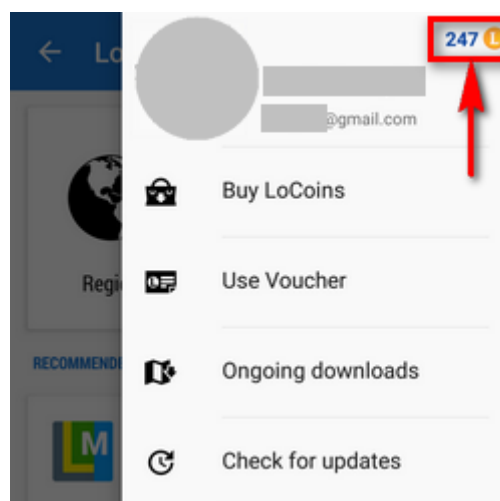

How to get LoCoins?

Purchase

- LoCoins can be purchased in the [User Profile](#). The purchase is processed by **Google Play Store**.

- LoCoins can be purchased in **packets**. From 500 LC the packets contain also some extra LoCoins as a **bonus**. The bigger the packet, the greater is the bonus.
 - available packets: **100 LC, 200 LC, 500 + 4% LC, 1000 + 6% LC, 5000 + 8% LC and 10000 + 10% LC**

Voucher

The Voucher is sent to a user via e-mail as a **reward**, a **gift** or in a **promotion** action. Voucher contains a **unique code** that is entered into a **dialog in User profile**:

After entering the code the LoCoin credit is charged by the given amount. The only authority to send Vouchers is Asamm Software, producer of Locus Map.

LoCoin Credit

- **Supply of purchased LoCoins** - it serves as your **virtual wallet** for all purchases in Locus Store:

- **LoCoin credit is associated exclusively with the Google or Facebook account you provided when authenticating your Locus Store user profile**