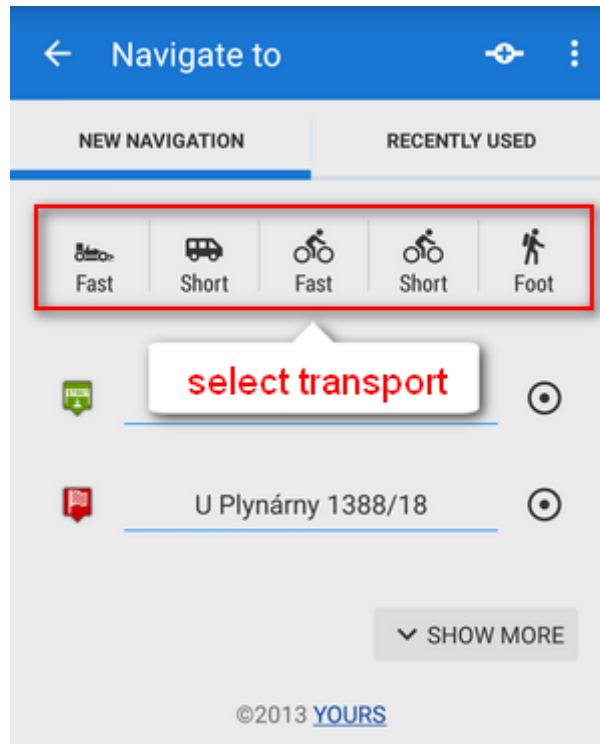

# I need to be navigated to that pub on the map...

Locus Map can help, of course!

- long-tap the place on map, a label with address appears

- tap  button and select  **Navigate to** In default settings you must be online to get the navigation started

- select one of the offered means of transport

- route appears on map, let's go!

More about **Navigation** in Locus Map can be found [here >>](#)

From: <http://docs.locusmap.eu/> - **Locus Map Classic - knowledge base**