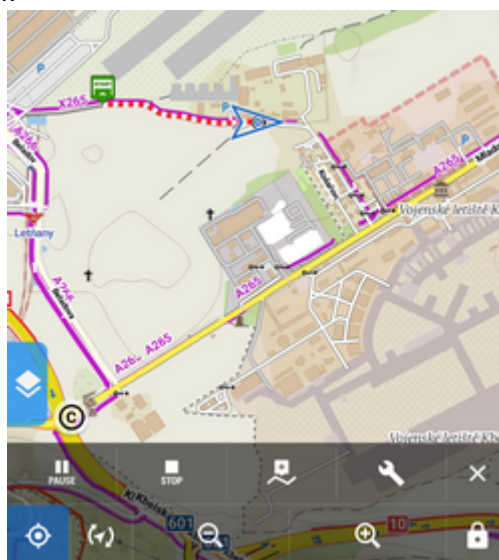

Track Recording Settings

Recording profiles

Locus Map records tracks in various **profiles**. Each profile has particular parameters suitable for **different activities** that can be **set individually**.

available only in Locus Map Pro

Add values for calculation of your **energy consumption** during sports activities:

Personal details

SEX
 Male Female

DATE OF BIRTH
1 Jan

HEIGHT: 1.72 m WEIGHT: 60.0 kg

CANCEL SET

Style of track recording panel

Select between full-featured sliding side panel:

or simple compact bottom panel:

Automatic start

available only in Locus Map Pro Launches track recording **automatically after Locus Map app startup**. Useful for detailed mapping of your activities but demanding a lot of data space. You can **select profile** in which Locus would start automatic recording:

Audio coach

limited use in Locus Map Free

Turns Locus Map into a full-scale sport-tracker. This opens a list of [available audio schemes and their settings >>](#)

Side panel

Panel auto hide

Hides side sliding panel automatically after start/stop of track recording