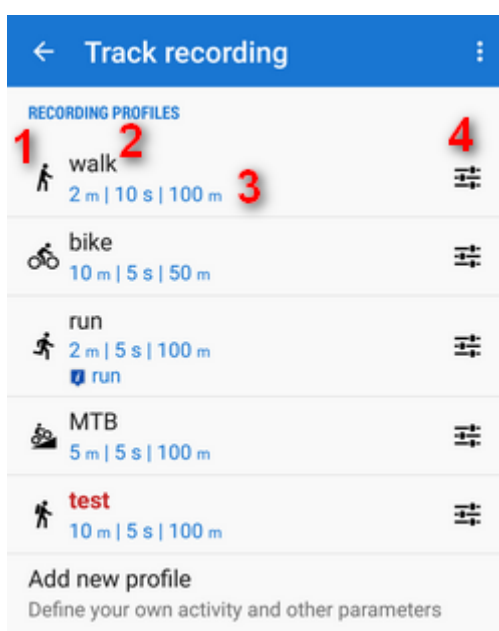

Track Recording Settings

Recording profiles

Locus Map records tracks in various **profiles**. Each profile has particular parameters suitable for **different activities** that can be **set individually**.

Tap the profile name to activate it. Active profile is **highlighted red**.

- **1** - activity icon. Activity is defined when creating the profile. **It cannot be changed later.**
- **2** - name of activity (can be edited)
- **3** - distance and time frequency of recorded trackpoints, maximum allowed GPS deviation
- **4** - [profile settings](#) button

Add new profile

available only in Locus Map Pro.

Allows to [define a completely new profile](#) based on default values.

[More about creating and editing recording profiles here >>](#)

Global

Personal information

available only in Locus Map Pro

Add values for calculation of your **energy consumption** during sports activities:

Personal details

SEX
 Male Female

DATE OF BIRTH
1 Jan

HEIGHT: 1.72 m WEIGHT: 60.0 kg

CANCEL SET