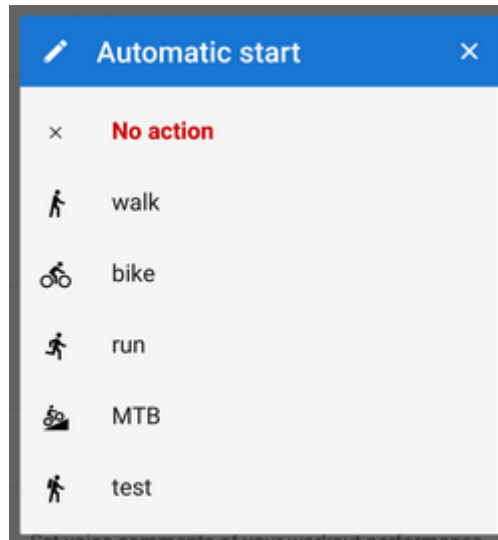

Style of track recording panel

Select between full-featured sliding side panel:

or simple compact bottom panel:

Automatic start

available only in Locus Map Pro Launches track recording **automatically after Locus Map app startup**. Useful for detailed mapping of your activities but demanding a lot of data space. You can **select profile** in which Locus would start automatic recording:

Audio coach

limited use in Locus Map Free

Turns Locus Map into a full-scale sport-tracker. This opens a list of [available audio schemes and their settings >>](#)

Side panel

Panel auto hide

Hides side sliding panel automatically after start/stop of track recording