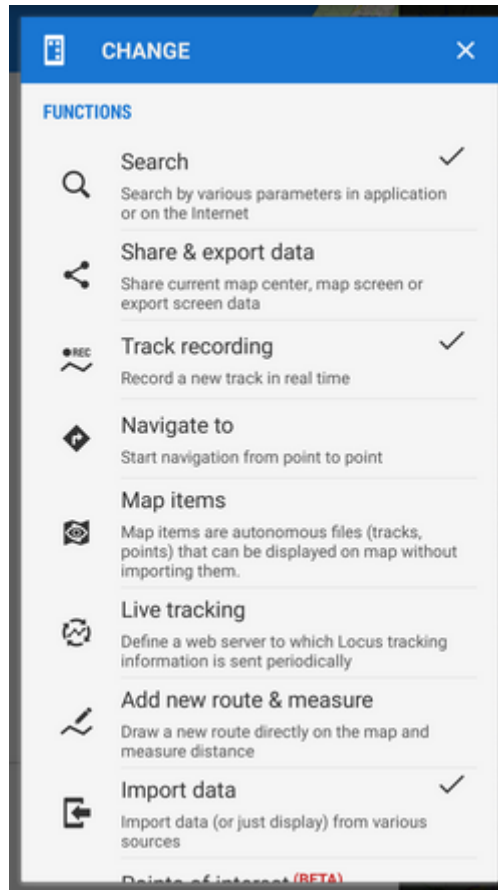

- the button shortcut has been changed

More functions ->

By default, this section contains **all features and functions** Locus Map provides which can be a bit too complex for somebody - it is possible to activate only those buttons of features you are going to use and others deactivate. It's simple:

- tap button in the upper bar