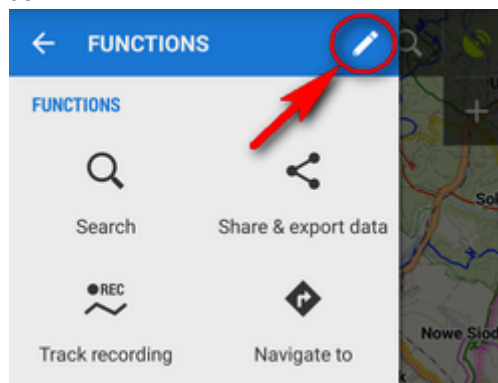

- active buttons are blue - by tapping you can deactivate them - they turn red