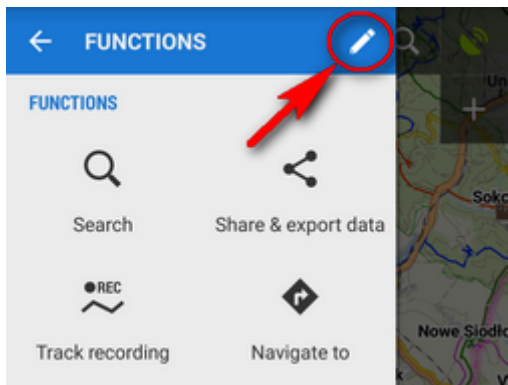

- active buttons are blue - by tapping you can deactivate them - they turn red