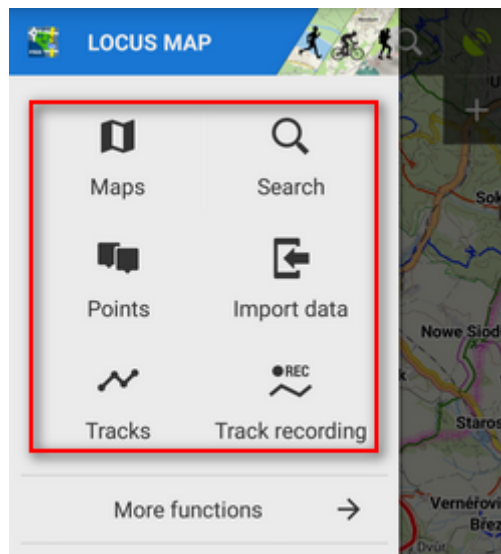

Main Menu and its Settings

Main Menu

The first six buttons of Locus Map's main menu can be set according to your needs (similarly to the [Functions Panels](#)):

- open the Main menu
- long tap any of the first six main buttons

- select another function from the portfolio and tap it

- the button shortcut has been changed

More functions ->

By default, this section contains **all features and functions** Locus Map provides which can be a bit too complex for somebody - it is possible to activate only those buttons of features you are going to use and others deactivate. It's simple:

The settings can be changed any time - turn the red buttons into blue and activate them back.

Rest of the menu is not configurable:

Locus Store

- leads to **Locus Store** where you can download maps, graphics and additional features.

Settings

- all [Locus Map settings >>](#)

Exit

- turns Locus Map off. Active only in fullscreen mode.

From:
<http://docs.locusmap.eu/> - **Locus Map Classic - knowledge base**

Permanent link:
http://docs.locusmap.eu/doku.php?id=manual:user_guide:settings:mainmenu&rev=1549536796