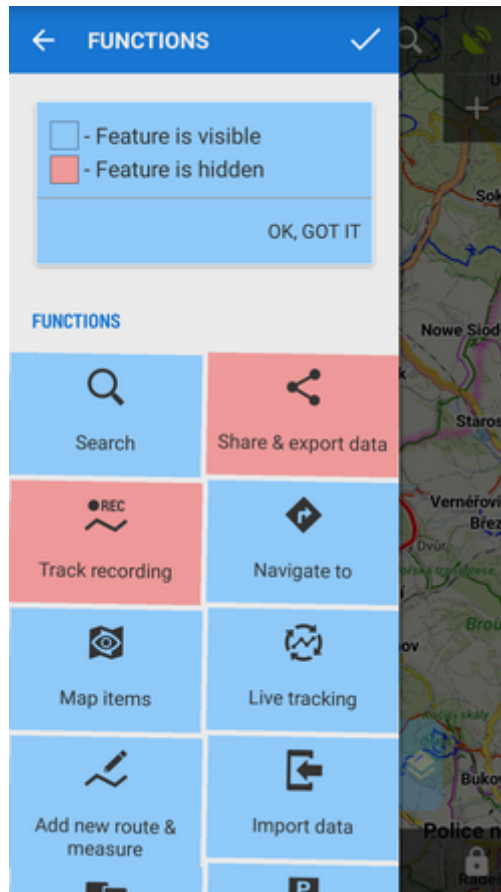

Main Menu and its Settings

Main Menu

The first six buttons of Locus Map's main menu can be set according to your needs (similarly to the [Functions Panels](#)):

- open the Main menu
- long tap any of the first six main buttons

- select another function from the portfolio and tap it

- the button shortcut has been changed

More functions ->

By default, this section contains **all features and functions** Locus Map provides which can be a bit too complex for somebody - it is possible to activate only those buttons of features you are going to use and others deactivate. It's simple:

- tap  button in the upper bar

- active buttons are blue - by tapping you can deactivate them - they turn red

- confirm by ✓ button
- the red-highlighted buttons disappeared from the menu > more functions

The settings can be changed any time - turn the red buttons into blue and activate them back.

Rest of the menu is not configurable:

Locus Store

- leads to **Locus Store** where you can download maps, graphics and additional features.