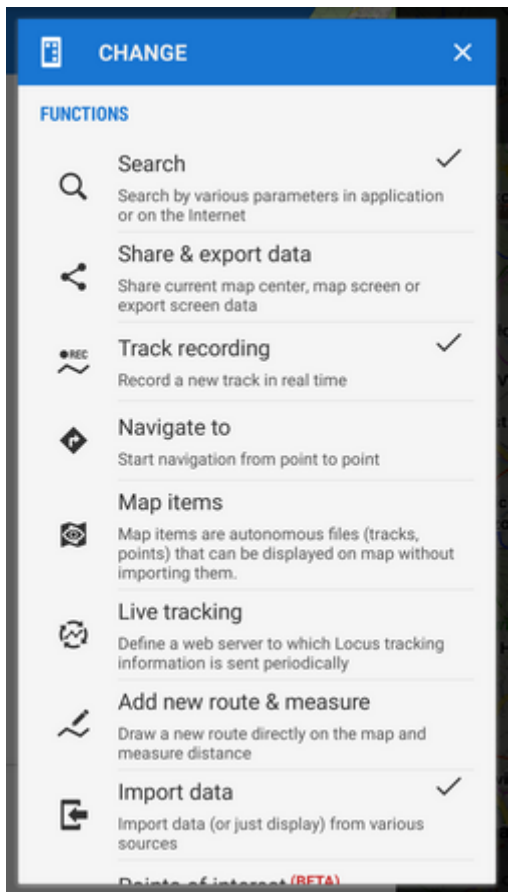

Main Menu and its Settings

Main Menu

The first six buttons of Locus Map's main menu can be set according to your needs (similarly to the [Functions Panels](#)):

- open the Main menu
- long tap any of the first six main buttons

- select another function from the portfolio and tap it

- the button shortcut has been changed

More functions ->

By default, this section contains **all features and functions** Locus Map provides which can be a bit too complex for somebody - it is possible to activate only those buttons of features you are going to use and others deactivate. It's simple:

The settings can be changed any time - turn the red buttons into blue and activate them back.

Rest of the menu is not configurable:

Locus Store

- leads to **Locus Store** where you can download maps, graphics and additional features.

Settings

- all [Locus Map settings >>](#)

Exit

- turns Locus Map off. Active only in fullscreen mode.

From:
<http://docs.locusmap.eu/> - **Locus Map Classic - knowledge base**

Permanent link:
http://docs.locusmap.eu/doku.php?id=manual:user_guide:settings:mainmenu&rev=1549536796