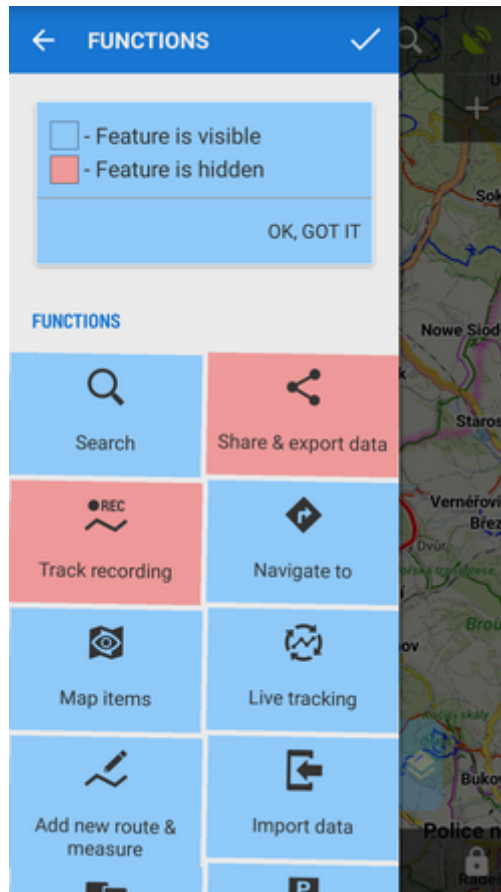

Main Menu and its Settings

Main Menu

The first six buttons of Locus Map's main menu can be set according to your needs (similarly to the [Functions Panels](#)):

- open the Main menu
- long tap any of the first six main buttons

- select another function from the portfolio and tap it

- the button shortcut has been changed

More functions ->

By default, this section contains **all features and functions** Locus Map provides which can be a bit too complex for somebody - it is possible to activate only those buttons of features you are going to use and others deactivate. It's simple:

- tap  button in the upper bar

- active buttons are blue - by tapping you can deactivate them - they turn red

- confirm by ✓ button
- the red-highlighted buttons disappeared from the menu > more functions

The settings can be changed any time - turn the red buttons into blue and activate them back.

Rest of the menu is not configurable:

Locus Store

- leads to **Locus Store** where you can download maps, graphics and additional features. The button is not editable.