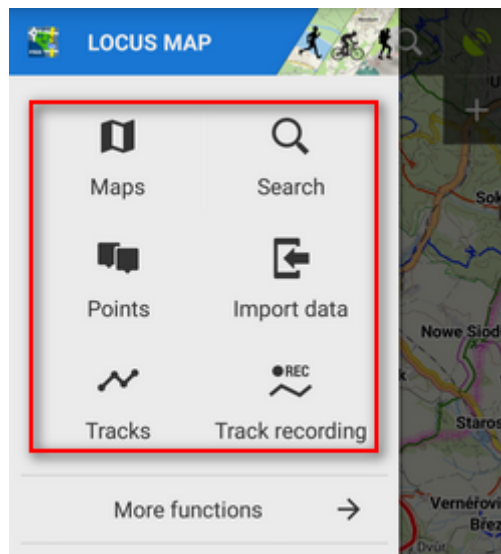

Main Menu and its Settings

Main Menu

The first six buttons of Locus Map's main menu can be set according to your needs (similarly to the [Functions Panels](#)):

- open the Main menu
- long tap any of the first six main buttons

- select another function from the portfolio and tap it

- the button shortcut has been changed

More functions ->

By default, this section contains **all features and functions** Locus Map provides which can be a bit too complex for somebody - it is possible to activate only those buttons of features you are going to use and others deactivate. It's simple:

The settings can be changed any time - turn the red buttons into blue and activate them back.

Rest of the menu is not configurable:

Locus Store

- leads to **Locus Store** where you can download maps, graphics and additional features. The button is not editable.