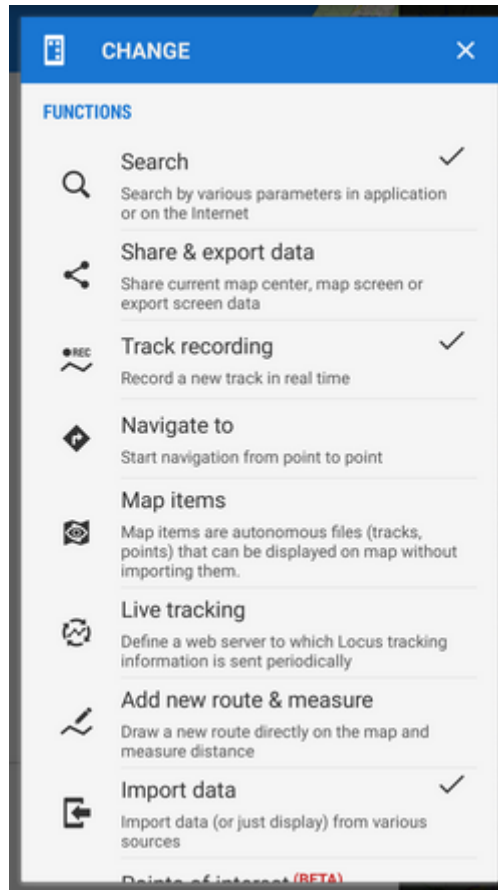

Main Menu and its Settings

Main Menu

The first six buttons of Locus Map's main menu can be set according to your needs (similarly to the [Functions Panels](#)):

- open the Main menu
- long tap any of the first six main buttons

- select another function from the portfolio and tap it

- the button shortcut has been changed

More functions ->

By default, this section contains **all features and functions** Locus Map provides which can be a bit too complex for somebody - it is possible to activate only those buttons of features you are going to use and others deactivate. It's simple:

The settings can be changed any time - turn the red buttons into blue and activate them back.

Rest of the menu is not configurable:

Locus Store

- leads to **Locus Store** where you can download maps, graphics and additional features. The button is not editable.

Settings

- all [Locus Map settings >>](#)

Exit

- turns Locus Map off. Not visible when fullscreen mode is off.

From: <http://docs.locusmap.eu/> - **Locus Map Classic - knowledge base**

Permanent link: http://docs.locusmap.eu/doku.php?id=manual:user_guide:settings:mainmenu&rev=1549466219