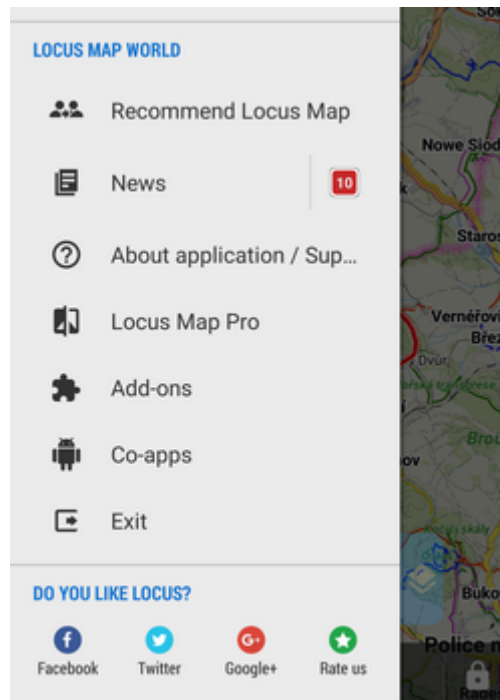

This button leads to third-party **Web services** linked to Locus, providing additional content - GPSies.com, Vylety.zabava.cz, ikiMap and Trail.pl.

Settings

Link to all Locus Map settings:

- [Display](#)
- [Maps](#)
- [Track recording](#)
- [Navigation](#)
- [Guidance](#)
- [GPS and location](#)
- [Sensors](#)
- [Geocaching](#)
- [Language & Units](#)
- [Miscellaneous](#)

Locus Map World

This part contains links to various areas connected with Locus regarding promotion, support, general information etc.:

- **Recommend Locus Map** - if you like Locus Map, tell your friends about it here and get some LoCoins as reward
- **News** - RSS-fed screen with latest news from [Locus Map blog](#). The red number indicates number of unread articles.