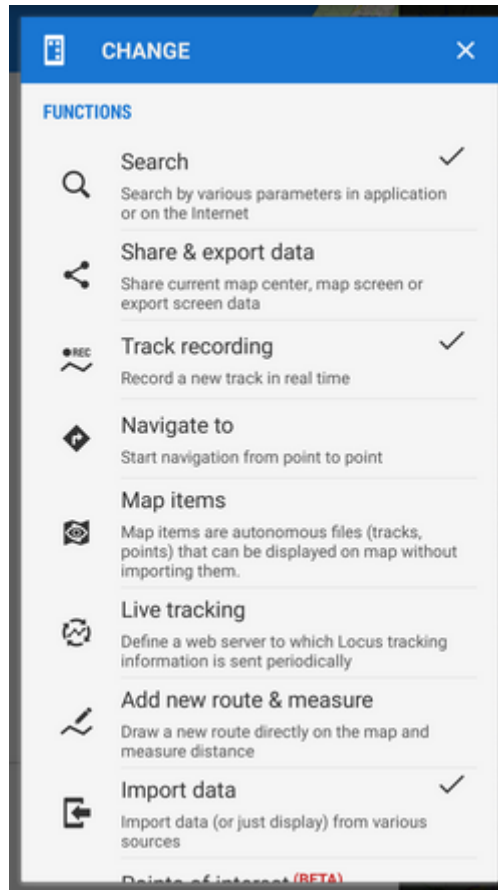

- the button shortcut has been changed

Menu > More functions

Another part of the Main Menu can be displayed by the **More functions** button. By default, this section contains **all features and functions** Locus Map provides which can be a bit too complex for somebody - it is possible to activate only those buttons of features you are going to use and others deactivate. It's simple:

- tap button in the upper bar