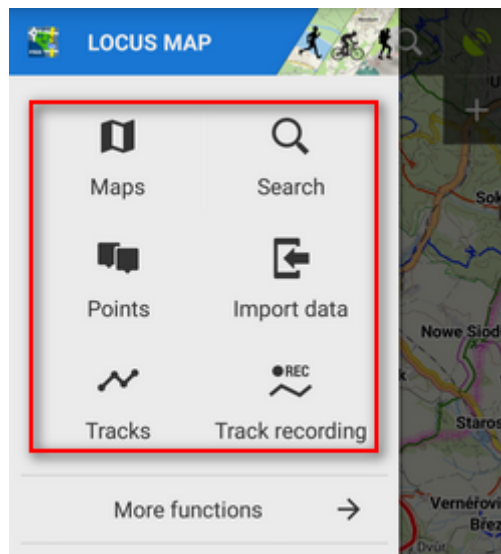

# Main Menu and its Settings

---

## Main Menu

The first six buttons of Locus Map's main menu can be set according to your needs (similarly to the [Functions Panels](#)):

- open the Main menu
- long tap any of the first six main buttons

## Settings

Link to all Locus Map settings:

- [Display](#)
- [Maps](#)
- [Track recording](#)
- [Navigation](#)
- [Guidance](#)
- [GPS and location](#)
- [Sensors](#)
- [Geocaching](#)
- [Language & Units](#)
- [Miscellaneous](#)