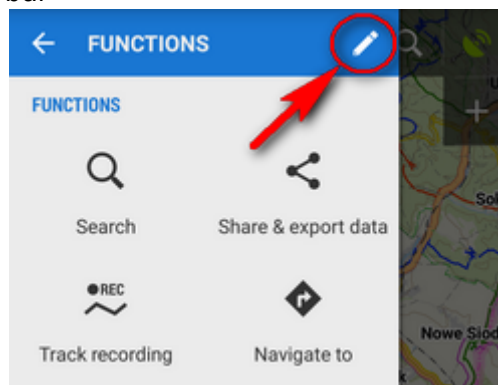

- active buttons are blue - by tapping you can deactivate them - they turn red