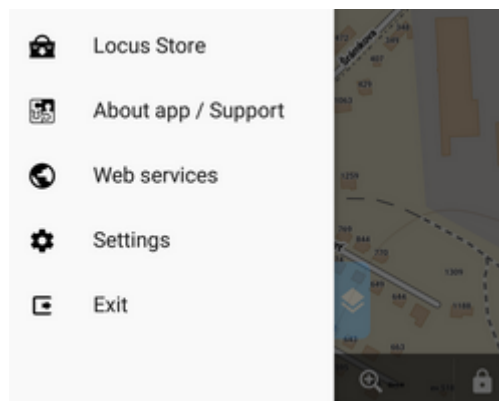

## Menu > More functions

Another part of the Main Menu can be displayed by the **More functions**  button. By default, this section contains **all features and functions** Locus Map provides which can be a bit too complex for somebody - it is possible to activate only those buttons of features you are going to use and others deactivate. It's simple:

## Locus Store

This link leads to [Locus Store](#) where you can download maps, graphics and additional features. The button is not editable.