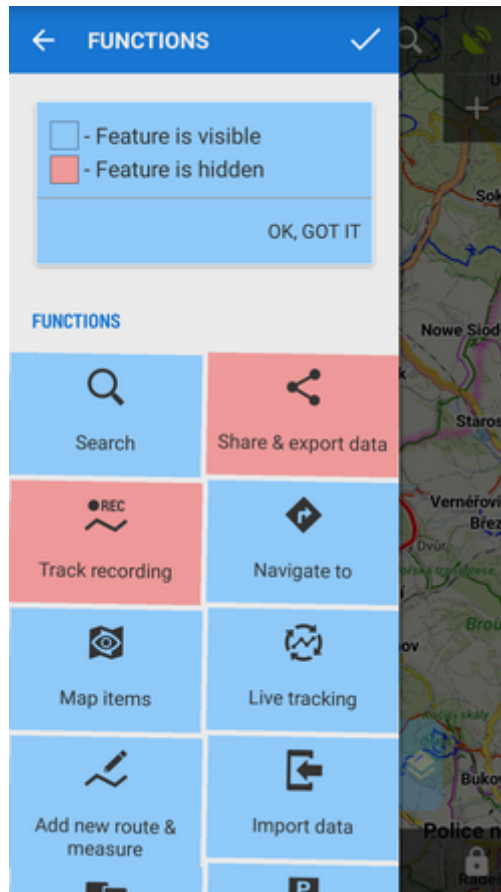

- confirm by ✓ button
- the red-highlighted buttons disappeared from the menu > more functions

The settings can be changed any time - turn the red buttons into blue and activate them back.

Locus Store

This link leads to [Locus Store](#) where you can download maps, graphics and additional features. The button is not editable.

Web services