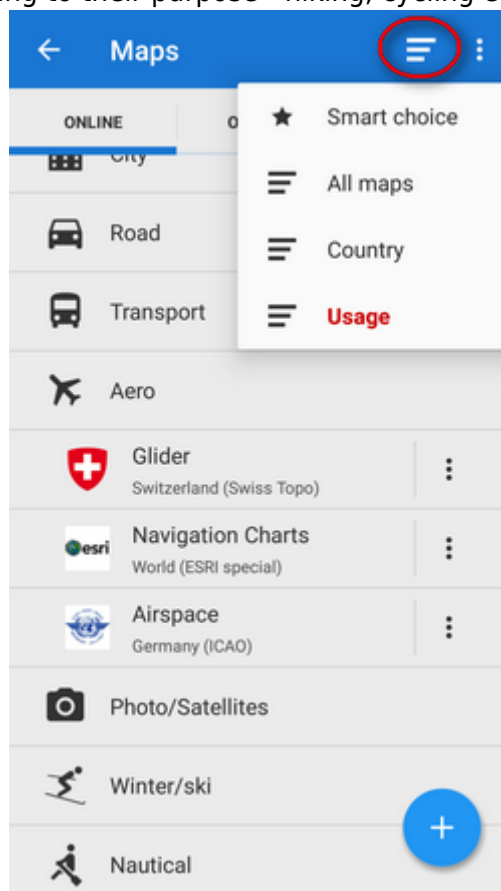

Online Maps

Locus Map provides a wide range of online maps to work with. They are listed in the **Online** tab of the [Map Manager](#).

Sorting

Maps are grouped according to selected sorting. To change the sorting, tap the  *Sort by* button and select category.

- **all maps** - list of all map providers:

- **countries** - maps sorted according to their coverage of countries and continents:

- **usage** - maps sorted according to their purpose - hiking, cycling etc.:

- **smart choice** - only last used and the most used maps:

Displaying online maps

To display the needed map, select the group to unfold and tap the map. The selected map name highlights red.

If you select a map for the first time, an **information screen** appears.