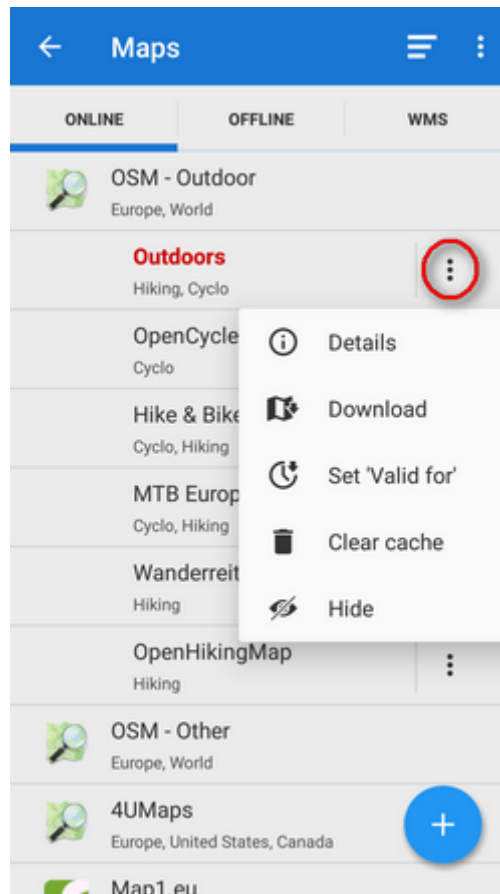

To display the map, tap **✓ Confirm**.

Customizing online map list

The list of available online maps can seem too complex for somebody but it can be easily reduced so that the user sees only the maps he/she actually uses:

- tap **Settings** in the topbar **⋮ Action menu**, select **Available maps**

- Uncheck all you wish to hide.

- another way how to hide a map from the list is to select the  *Hide* option from the **action menu** at each single map.

⋮ **Action menu button**

Each map has its own action menu, consisting of following items:

- **i** **Details** display the **Information screen**
- **Download** launches [online map download](#)
- **Set 'Valid for'** (visible only for cacheable maps) defines validity time for cached map tiles in hours. When the validity time expires, Locus Map caches a new map tile.
- **Clear Cache** deletes all cached tiles in your temporary storage
- **Pre-Paid** (only for Wanderreit maps) displays a form to fill in the pre-paid Wanderreit map code
- **Cancel subscription** cancels your Wanderreit map subscription
- **Hide** removes map from the list. It can be reversed in Map Settings.