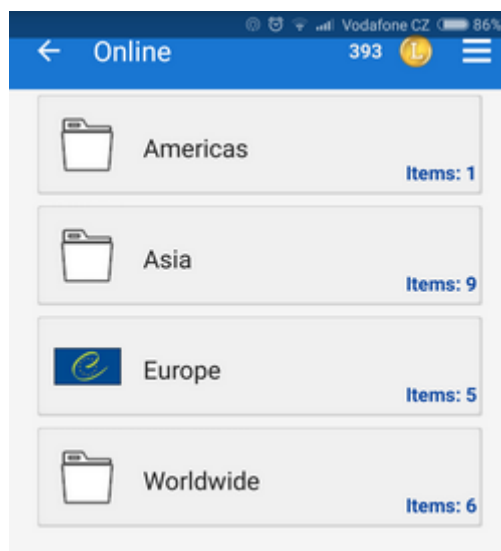

## Paid online maps

Some maps (e.g. Outdooractive online or IGN online) are accessible only after payment for **subscription**. After displaying their detail screen and confirmation you are prompted to purchase some kind of subscription - monthly or annually. The purchase is processed via [Locus Store](#).

After submitting the payment the access is open.

## Adding online maps

If you miss some online map of your preference, you may look it up in the **Locus Store**. So as to keep the online map offer in order, Locus Map stores some less known or less used online maps “aside” right there.

- tap  button in the **Online tab** and select  **Add new online maps**

- select your map in the Store and tap the blue button **ADD**

- new online map appears in online tab of the Map manager

**Download of online maps** for offline use is referred to in an [individual chapter >>](#).