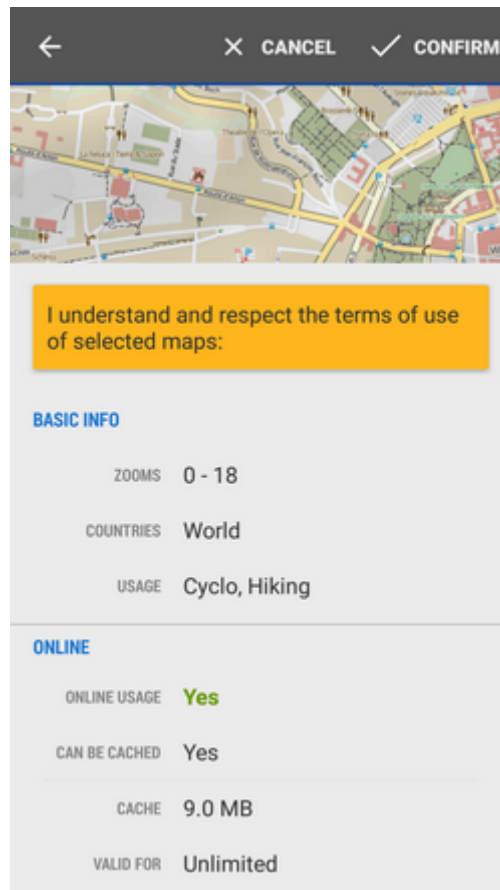

Online Maps

Locus Map provides a wide range of online maps to work with. They are listed in the **Online** tab of the [Map Manager](#).

Sorting

Maps are grouped according to selected sorting. To change the sorting, tap the  *Sort by* button and select category.

- **all maps** - list of all map providers:

- **countries** - maps sorted according to their coverage of countries and continents:

- **usage** - maps sorted according to their purpose - hiking, cycling etc.:

- **smart choice** - only last used and the most used maps:

Displaying online maps

To display the needed map, select the group to unfold and tap the map. The selected map name highlights red.

If you select a map for the first time, an **information screen** appears.