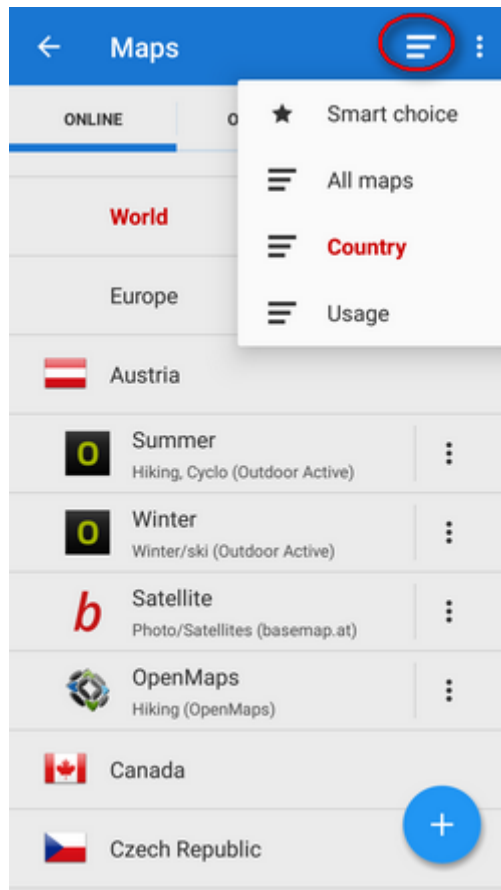

Online Maps

Locus Map provides a wide range of online maps to work with. They are listed in the **Online** tab of the [Map Manager](#).

Sorting

Maps are grouped according to selected sorting. To change the sorting, tap the  *Sort by* button and select category.

- **all maps** - list of all map providers:

- **countries** - maps sorted according to their coverage of countries and continents:

- **usage** - maps sorted according to their purpose - hiking, cycling etc.:

- **smart choice** - only last used and the most used maps:

Displaying online maps

To display the needed map, select the group to unfold and tap the map. The selected map name highlights red.

If you select a map for the first time, an **information screen** appears.

- tap **Settings** in the topbar **⋮ Action menu**, select **Available maps**

- Uncheck all you wish to hide.

- another way how to hide a map from the list is to select the  *Hide* option from the **action menu** at each single map.