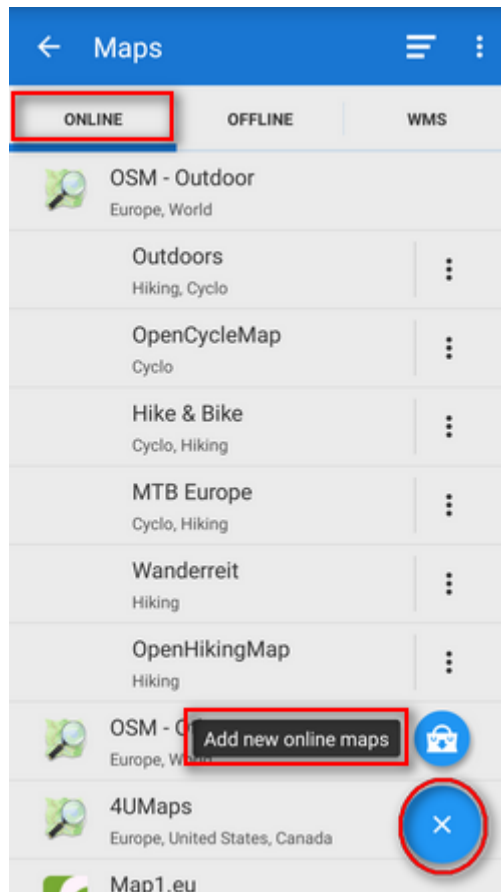

- select your map in the Store and tap the blue button **ADD**