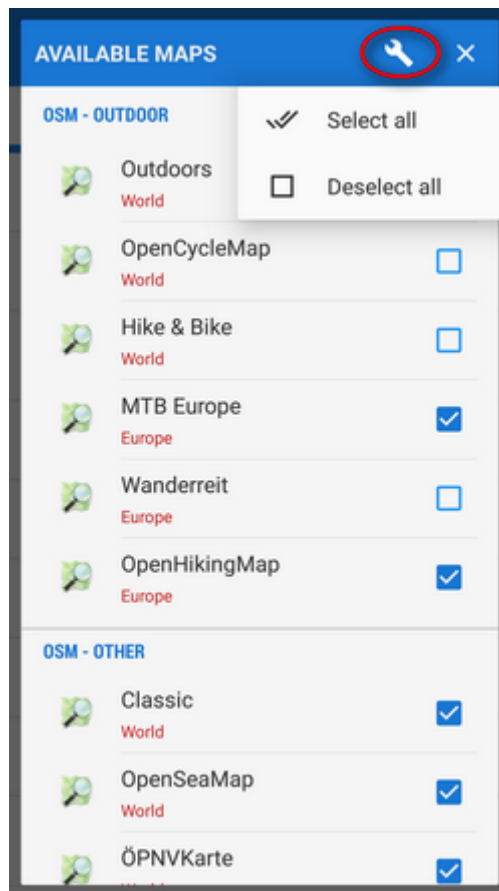

To display the map, tap **✓ Confirm**.

Customizing online map list

The list of available online maps can seem too complex for somebody but it can be easily reduced so that the user sees only the maps he/she actually uses:

- tap **Settings** in the topbar **⋮ Action menu**, select **Available maps**

- Uncheck all you wish to hide.

- another way how to hide a map from the list is to select the  *Hide* option from the **action menu** at each single map.