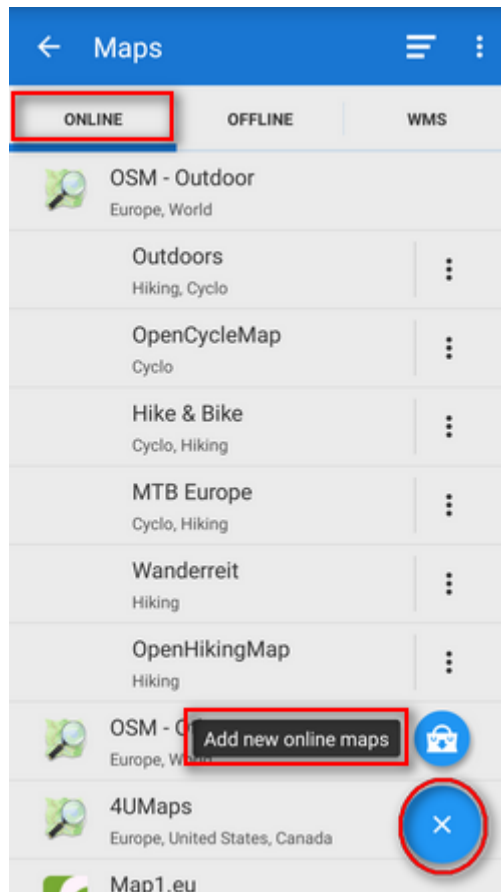

- **i** **Details** display the **Information screen**
- **Download** launches [online map download](#)
- **Set 'Valid for'** (visible only for cacheable maps) defines validity time for cached map tiles in hours. When the validity time expires, Locus Map caches a new map tile.
- **Clear Cache** deletes all cached tiles in your temporary storage
- **Pre-Paid** (only for Wanderreit maps) displays a form to fill in the pre-paid Wanderreit map code
- **Cancel subscription** cancels your Wanderreit map subscription
- **Hide** removes map from the list. It can be reversed in Map Settings.

## Paid online maps

Some maps (e.g. Outdooractive online or IGN online) are accessible only after payment for **subscription**. After displaying their detail screen and confirmation you are prompted to purchase some kind of subscription - monthly or annually. The purchase is processed via [Locus Store](#).