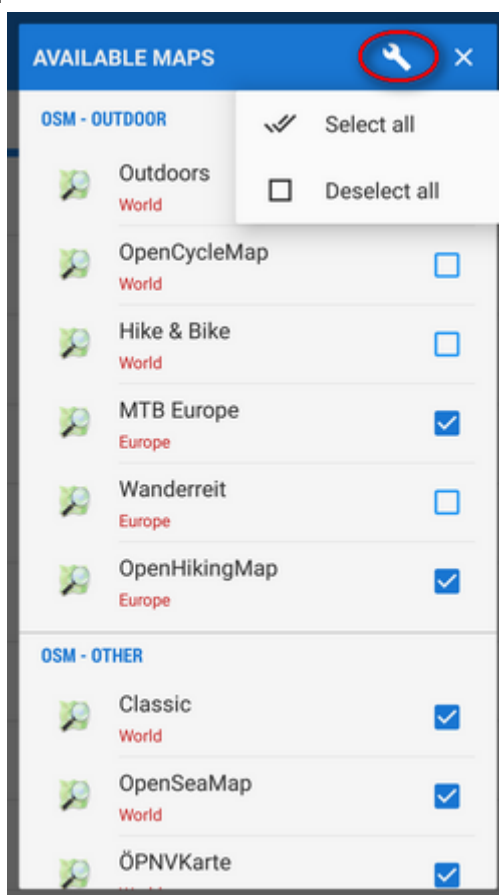

To display the map, tap **✓ Confirm**.

## Customizing online map list

The list of available online maps can seem too complex for somebody but it can be easily reduced so that the user sees only the maps he/she actually uses:

- tap **Settings** in the topbar **⋮ Action menu**, select **Available maps**

- Uncheck all you wish to hide.

- another way how to hide a map from the list is to select the  *Hide* option from the **action menu** at each single map.

⋮ **Action menu button**

Each map has its own action menu, consisting of following items: