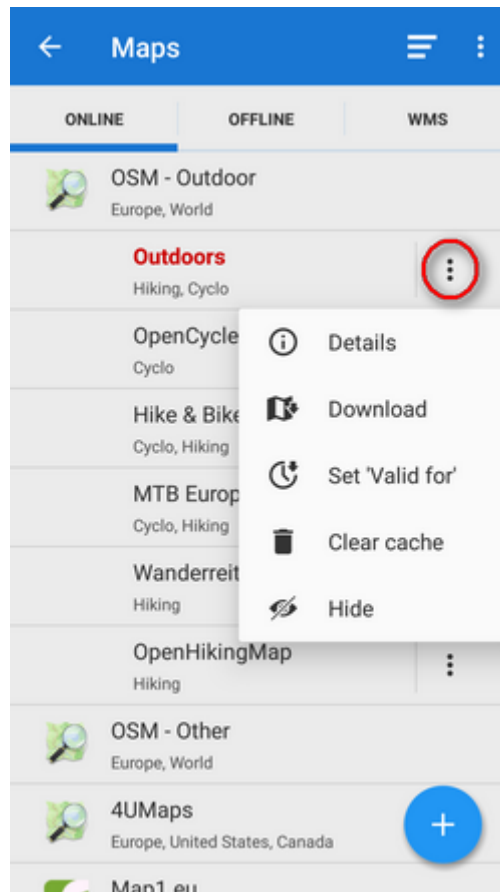

To display the map, tap **✓ Confirm**.

## Customizing online map list

The list of available online maps can seem too complex for somebody but it can be easily reduced so that the user sees only the maps he/she actually uses:

- tap **Settings** in the topbar **⋮ Action menu**, select **Available maps**

- Uncheck all you wish to hide.

- another way how to hide a map from the list is to select the  *Hide* option from the **action menu** at each single map.

⋮ **Action menu button**

Each map has its own action menu, consisting of following items:

- **i** **Details** display the **Information screen**
- **Download** launches [online map download](#)
- **Set 'Valid for'** (visible only for cacheable maps) defines validity time for cached map tiles in hours. When the validity time expires, Locus Map caches a new map tile.
- **Clear Cache** deletes all cached tiles in your temporary storage
- **Pre-Paid** (only for Wanderreit maps) displays a form to fill in the pre-paid Wanderreit map code
- **Cancel subscription** cancels your Wanderreit map subscription
- **Hide** removes map from the list. It can be reversed in Map Settings.