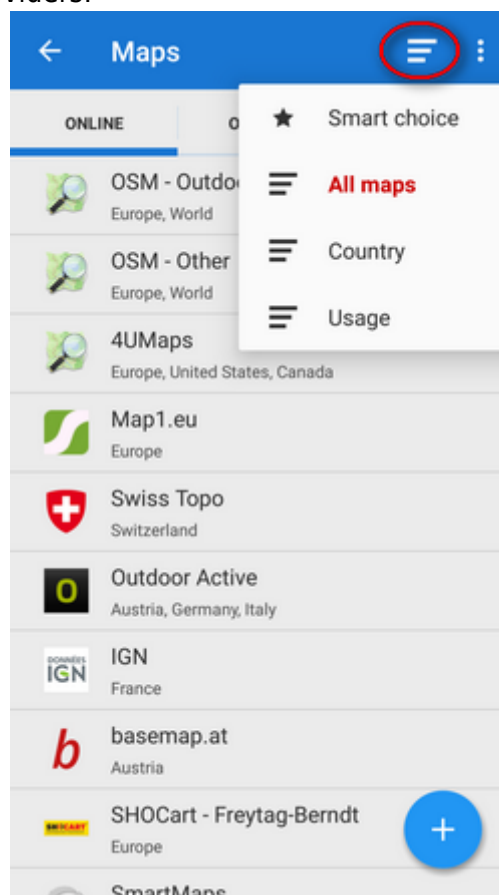

Online Maps

Locus Map provides a wide range of online maps to work with. They are listed in the **Online** tab of the [Map Manager](#).

Sorting

Maps are grouped according to selected sorting. To change the sorting, tap the  *Sort by* button and select category.

- **all maps** - list of all map providers:

- **countries** - maps sorted according to their coverage of countries and continents:

- **usage** - maps sorted according to their purpose - hiking, cycling etc.:

- **smart choice** - only last used and the most used maps:

Displaying online maps

To display the needed map, select the group to unfold and tap the map. The selected map name highlights red.

If you select a map for the first time, an **information screen** appears.

To display the map, tap **✓ Confirm**.

Customizing online map list

The list of available online maps can seem too complex for somebody but it can be easily reduced so that the user sees only the maps he/she actually uses: