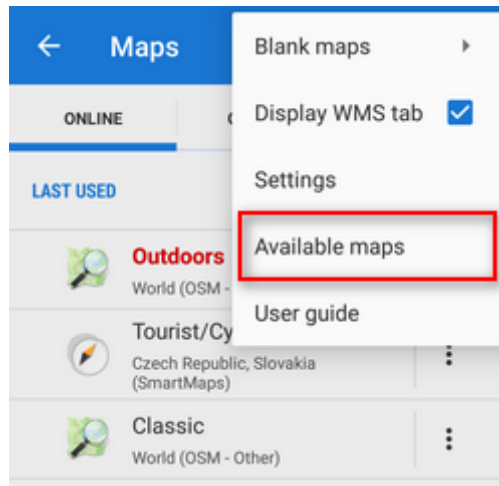

- **smart choice** - only last used and the most used maps:

Displaying online maps

To display the needed map, select the group to unfold and tap the map. The selected map name highlights red.

If you select a map for the first time, an **information screen** appears.

It contains an overview, the terms of use in online/offline modes and description. The **i info** screen is accessible also from the **⋮ action menu** at each map:

- **Basic info** - available zooms, covered countries and usage (e.g. hiking, biking...)
- **Online** - information whether the map is available for free or for subscription, if it can be cached into your phone memory (*Locus/mapsOnline/map*.sql* file - some maps especially from commercial providers cannot be cached so it is necessary to have stable internet connection to display them), the current size of the cache in MB and its time validity
- **Offline** - if the map is downloadable, daily download limit in number of map tiles, amount of tiles downloaded that day and speed limit (e.g. 2 tiles at once)
- **Description** - map provider, author, terms of use, license etc.

To display the map, tap **✓ Confirm**.

Customizing online map list

The list of available online maps can seem too complex for somebody but it can be easily reduced so that the user sees only the maps he/she actually uses:

- tap **Settings** in the topbar **⋮ Action menu**, select **Available maps**

- Uncheck all you wish to hide.

- another way how to hide a map from the list is to select the  *Hide* option from the **action menu** at each single map.