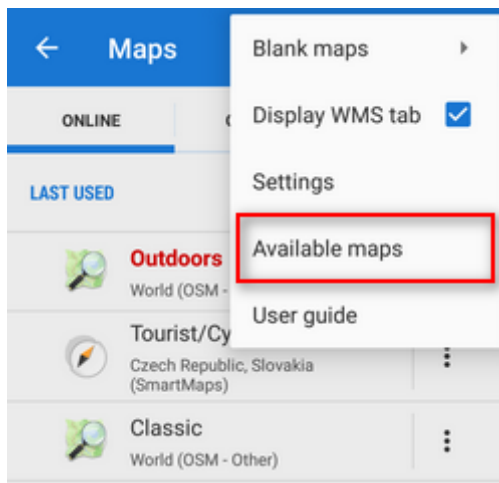

## Displaying online maps

**To display the needed map, select the group to unfold and tap the map.** The selected map name highlights red.

If you select a map for the first time, an **information screen** appears.

It contains an overview, the terms of use in online/offline modes and description. The **i info** screen is accessible also from the **⋮ action menu** at each map:

- **Basic info** - available zooms, covered countries and usage (e.g. hiking, biking...)
- **Online** - information whether the map is available for free or for subscription, if it can be cached into your phone memory (*Locus/mapsOnline/map\*.sql* file - some maps especially from commercial providers cannot be cached so it is necessary to have stable internet connection to display them), the current size of the cache in MB and its time validity
- **Offline** - if the map is downloadable, daily download limit in number of map tiles, amount of tiles downloaded that day and speed limit (e.g. 2 tiles at once)
- **Description** - map provider, author, terms of use, license etc.

To display the map, tap **✓ Confirm**.

## Customizing online map list

The list of available online maps can seem too complex for somebody but it can be easily reduced so that the user sees only the maps he/she actually uses:

- tap **Settings** in the topbar **⋮ Action menu**, select **Available maps**