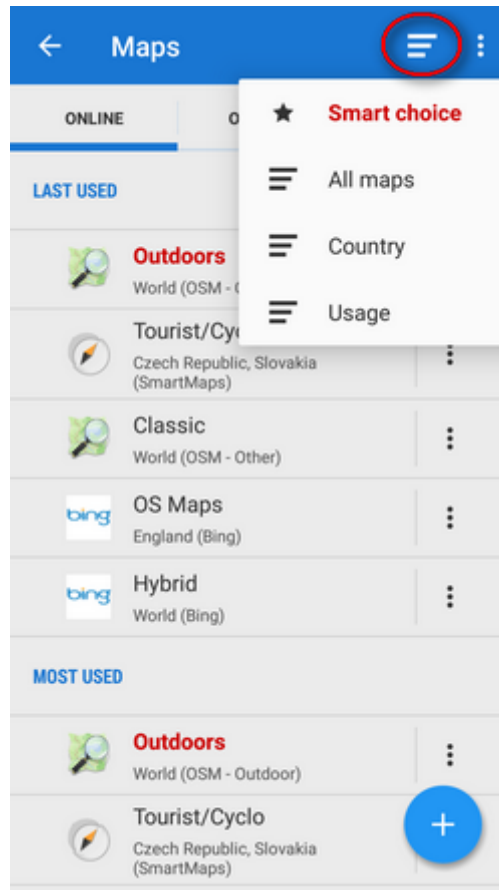

Online Maps

Locus Map provides a wide range of online maps to work with. They are listed in the **Online** tab of the [Map Manager](#).

Sorting

Maps are grouped according to selected sorting. To change the sorting, tap the  *Sort by* button and select category.

- **all maps** - list of all map providers:

- **countries** - maps sorted according to their coverage of countries and continents:

- **usage** - maps sorted according to their purpose - hiking, cycling etc.:

- **smart choice** - only last used and the most used maps:

Displaying online maps

To display the needed map, select the group to unfold and tap the map. The selected map name highlights red.

If you select a map for the first time, an **information screen** appears.

- tap **Settings** in the topbar **⋮ Action menu**, select **Available maps**

- Uncheck all you wish to hide.

- another way how to hide a map from the list is to select the  *Hide* option from the **action menu** at each single map.