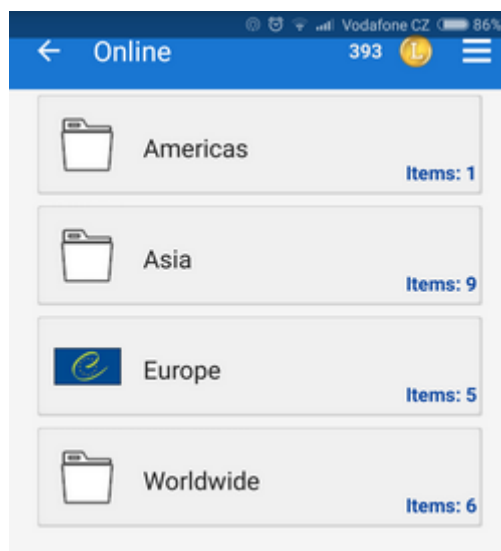

Paid online maps

Some maps (e.g. Outdooractive online or IGN online) are accessible only after payment for **subscription**. After displaying their detail screen and confirmation you are prompted to purchase some kind of subscription - monthly or annually. The purchase is processed via [Locus Store](#).

After submitting the payment the access is open.

Adding online maps

If you miss some online map of your preference, you may look it up in the **Locus Store**. So as to keep the online map offer in order, Locus Map stores some less known or less used online maps “aside” right there.

- tap  button in the **Online tab** and select  **Add new online maps**

- select your map in the Store and tap the blue button **ADD**

- new online map appears in online tab of the Map manager

Download of online maps for offline use is referred to in an [individual chapter >>](#).