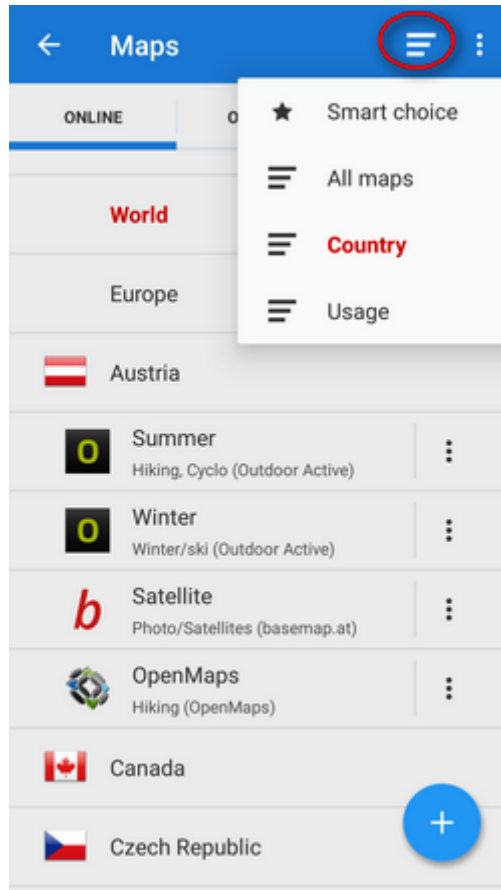

# Online Maps

**Locus Map** provides a wide range of online maps to work with. They are listed in the **Online** tab of the [Map Manager](#).

## Sorting

Maps are grouped according to selected sorting. To change the sorting, tap the  *Sort by* button and select category.

- **all maps** - list of all map providers:

- **countries** - maps sorted according to their coverage of countries and continents:

- **usage** - maps sorted according to their purpose - hiking, cycling etc.:

- **smart choice** - only last used and the most used maps:

## Displaying online maps

**To display the needed map, select the group to unfold and tap the map.** The selected map name highlights red.

If you select a map for the first time, an **information screen** appears.