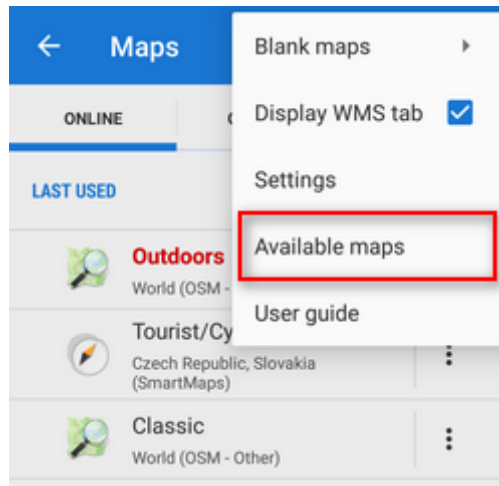

## Displaying online maps

**To display the needed map, select the group to unfold and tap the map.** The selected map name highlights red.

If you select a map for the first time, an **information screen** appears.

It contains an overview, the terms of use in online/offline modes and description. The **i info** screen is accessible also from the **⋮ action menu** at each map:

- **Basic info** - available zooms, covered countries and usage (e.g. hiking, biking...)
- **Online** - information whether the map is available for free or for subscription, if it can be cached into your phone memory (*Locus/mapsOnline/map\*.sql* file - some maps especially from commercial providers cannot be cached so it is necessary to have stable internet connection to display them), the current size of the cache in MB and its time validity
- **Offline** - if the map is downloadable, daily download limit in number of map tiles, amount of tiles downloaded that day and speed limit (e.g. 2 tiles at once)
- **Description** - map provider, author, terms of use, license etc.

To display the map, tap **✓ Confirm**.

## Customizing online map list

The list of available online maps can seem too complex for somebody but it can be easily reduced so that the user sees only the maps he/she actually uses:

- tap **Settings** in the topbar **⋮ Action menu**, select **Available maps**