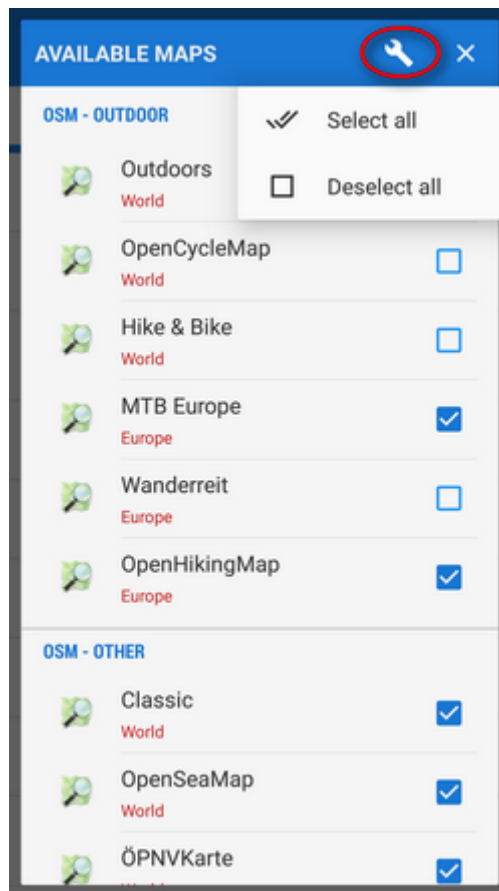

To display the map, tap **✓ Confirm**.

## Customizing online map list

The list of available online maps can seem too complex for somebody but it can be easily reduced so that the user sees only the maps he/she actually uses:

- tap **Settings** in the topbar **⋮ Action menu**, select **Available maps**

- Uncheck all you wish to hide.

- another way how to hide a map from the list is to select the  *Hide* option from the **action menu** at each single map.

⋮ **Action menu button**

Each map has its own action menu, consisting of following items: