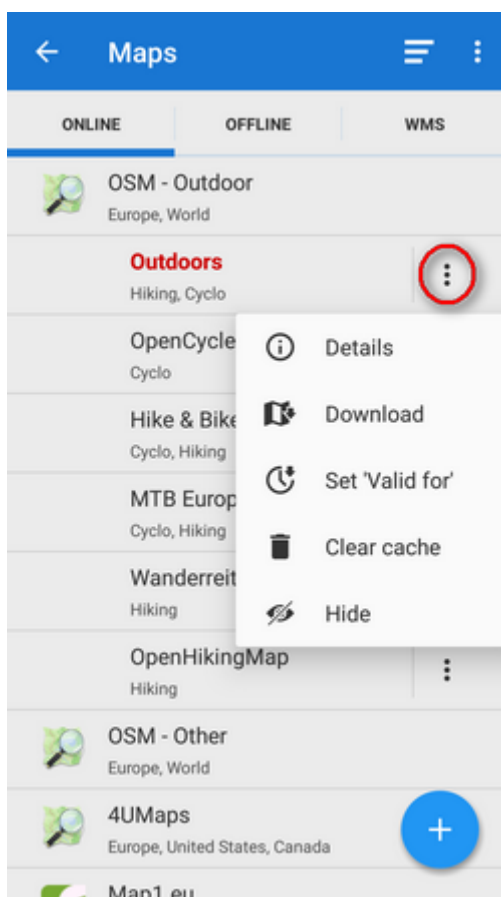

To display the map, tap **✓ Confirm**.

## Customizing online map list

The list of available online maps can seem too complex for somebody but it can be easily reduced so that the user sees only the maps he/she actually uses:

- tap **Settings** in the topbar **⋮ Action menu**, select **Available maps**

- Uncheck all you wish to hide.

- another way how to hide a map from the list is to select the  *Hide* option from the **action menu** at each single map.

⋮ **Action menu button**

Each map has its own action menu, consisting of following items:

- **i** **Details** display the **Information screen**
- **Download** launches [online map download](#)
- **Set 'Valid for'** (visible only for cacheable maps) defines validity time for cached map tiles in hours. When the validity time expires, Locus Map caches a new map tile.
- **Clear Cache** deletes all cached tiles in your temporary storage
- **Pre-Paid** (only for Wanderreit maps) displays a form to fill in the pre-paid Wanderreit map code
- **Cancel subscription** cancels your Wanderreit map subscription
- **Hide** removes map from the list. It can be reversed in Map Settings.