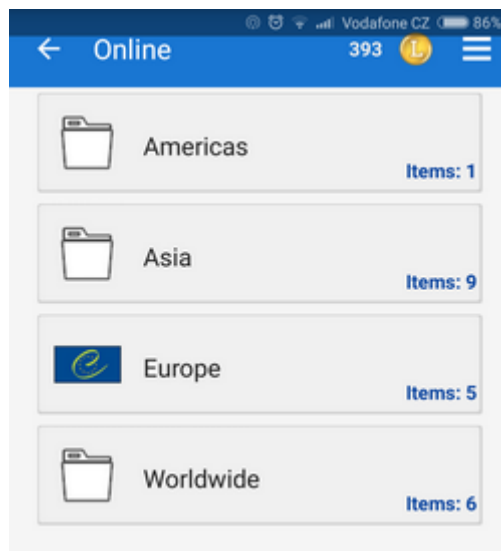

## Paid online maps

Some maps (e.g. Outdooractive online or IGN online) are accessible only after payment for **subscription**. After displaying their detail screen and confirmation you are prompted to purchase some kind of subscription - monthly or annually. The purchase is processed via [Locus Store](#).

After submitting the payment the access is open.

## Adding online maps

If you miss some online map of your preference, you may look it up in the [Locus Store](#). So as to keep the online map offer in order, Locus Map stores some less known or less used online maps “aside” right there.

- tap  button in the **Online tab** and select  **Add new online maps**

- select your map in the Store and tap the blue button **ADD**

- new online map appears in online tab of the Map manager

**Download of online maps** for offline use is referred to in an [individual chapter >>](#).