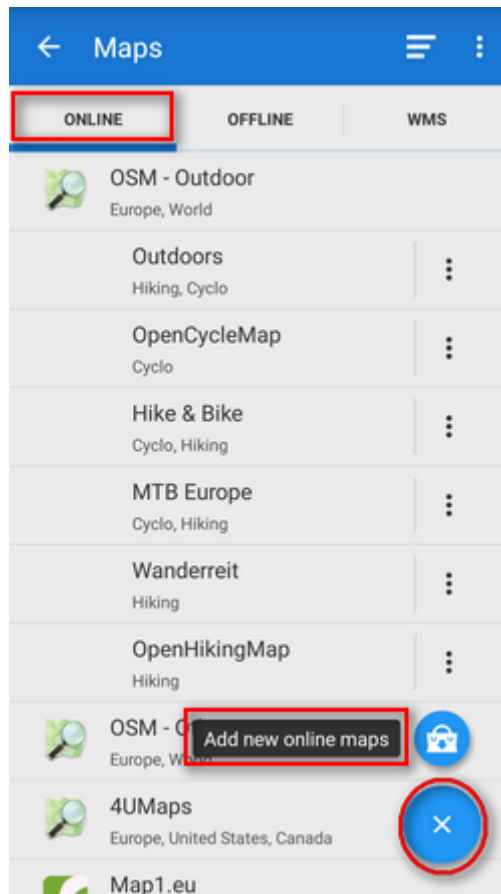

- select your map in the Store and tap the blue button **ADD**