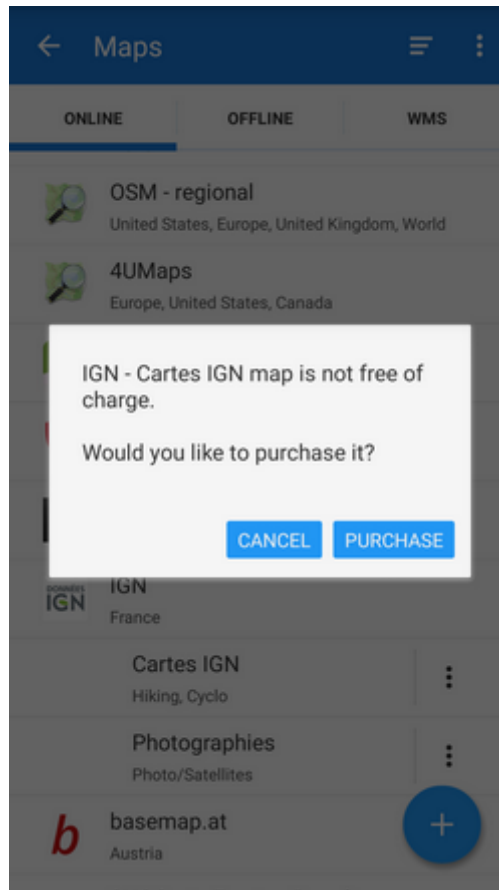

After submitting the payment the access is open.

Adding online maps

If you miss some online map of your preference, you may look it up in the [Locus Store](#). So as to keep the online map offer in order, Locus Map stores some less known or less used online maps “aside” right there.

- tap button in the **Online tab** and select **Add new online maps**