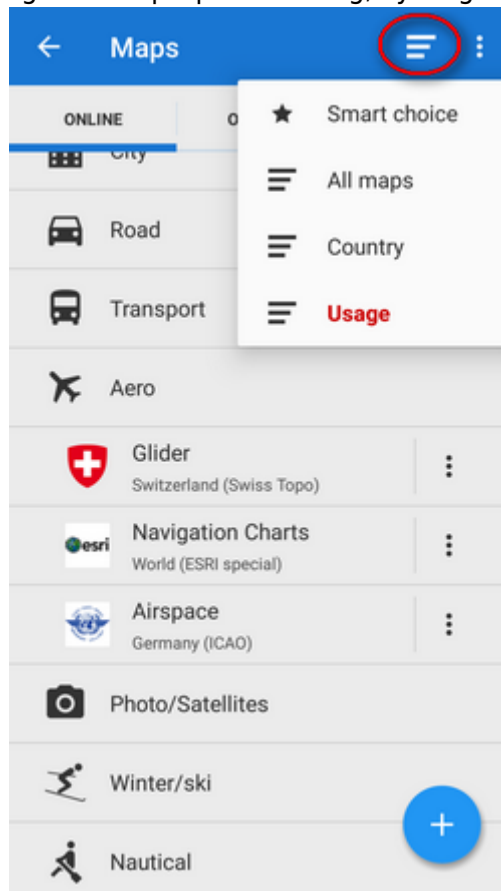

# Online Maps

**Locus Map** provides a wide range of online maps to work with. They are listed in the **Online** tab of the [Map Manager](#).

## Sorting

Maps are grouped according to selected sorting. To change the sorting, tap the  *Sort by* button and select category.

- **all maps** - list of all map providers:

- **countries** - maps sorted according to their coverage of countries and continents:

- **usage** - maps sorted according to their purpose - hiking, cycling etc.:

- **smart choice** - only last used and the most used maps:

## Displaying online maps

**To display the needed map, select the group to unfold and tap the map.** The selected map name highlights red.

If you select a map for the first time, an **information screen** appears.