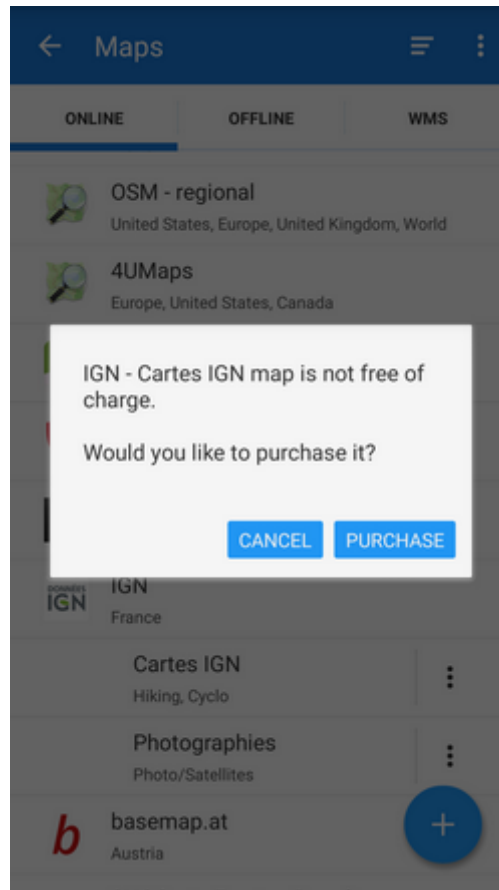

After submitting the payment the access is open.

Adding online maps

If you miss some online map of your preference, you may look it up in the [Locus Store](#). So as to keep the online map offer in order, Locus Map stores some less known or less used online maps "aside" right there.

- tap button in the **Online tab** and select **Add new online maps**