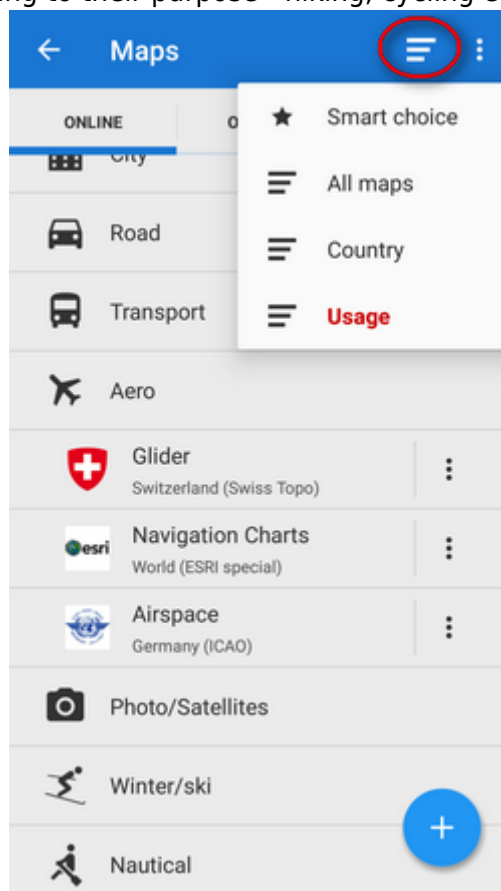

# Online Maps

**Locus Map** provides a wide range of online maps to work with. They are listed in the **Online** tab of the [Map Manager](#).

## Sorting

Maps are grouped according to selected sorting. To change the sorting, tap the  *Sort by* button and select category.

- **all maps** - list of all map providers:

- **countries** - maps sorted according to their coverage of countries and continents:

- **usage** - maps sorted according to their purpose - hiking, cycling etc.:

- **smart choice** - only last used and the most used maps: