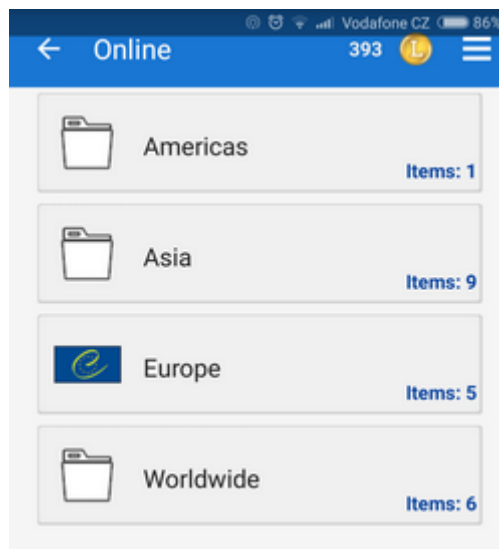

- new online map appears in online tab of the Map manager

Download of online maps for offline use is referred to in an [individual chapter >>](#).