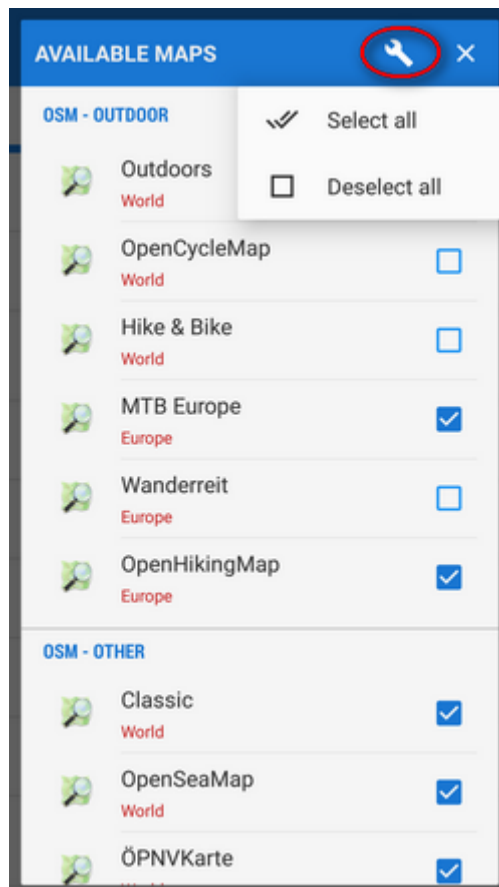

To display the map, tap

**Confirm.**

# Customizing online map list

The list of available online maps can seem too complex for somebody but it can be easily reduced so that the user sees only the maps he/she actually uses:

- tap **Settings** in the topbar  **Action menu**, select **Available maps**

- Uncheck all you wish to hide.

- another way how to hide a map from the list is to select the  *Hide* option from the **action menu** at each single map.

 **Action menu button**

Each map has its own action menu, consisting of following items: