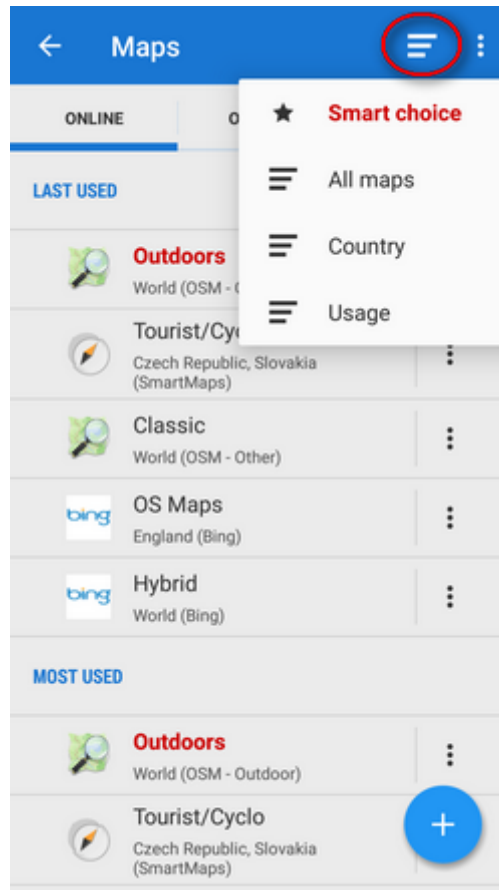

# Online Maps

**Locus Map** provides a wide range of online maps to work with. They are listed in the **Online** tab of the [Map Manager](#).

## Sorting

Maps are grouped according to selected sorting. To change the sorting, tap the  *Sort by* button and select category.

- **all maps** - list of all map providers:

- **countries** - maps sorted according to their coverage of countries and continents:

- **usage** - maps sorted according to their purpose - hiking, cycling etc.:

- **smart choice** - only last used and the most used maps:

## Displaying online maps

**To display the needed map, select the group to unfold and tap the map.** The selected map name highlights red.

If you select a map for the first time, an **information screen** appears.