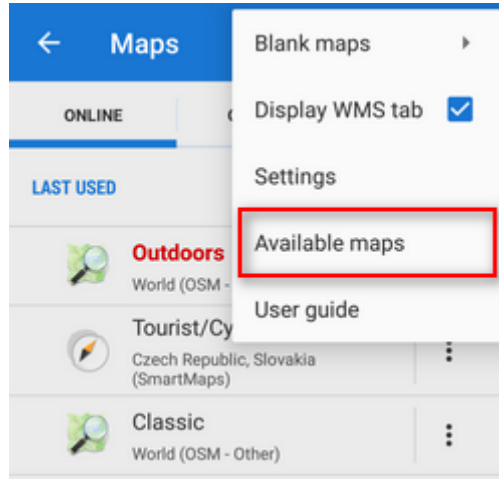

## Displaying online maps

**To display the needed map, select the group to unfold and tap the map.** The selected map name highlights red.

If you select a map for the first time, an **information screen** appears.

It contains an overview, the terms of use in online/offline modes and description. The **i info** screen is accessible also from the **⋮ action menu** at each map:

- **Basic info** - available zooms, covered countries and usage (e.g. hiking, biking...)
- **Online** - information whether the map is available for free or for subscription, if it can be cached into your phone memory (*Locus/mapsOnline/map\*.sql* file - some maps especially from commercial providers cannot be cached so it is necessary to have stable internet connection to display them), the current size of the cache in MB and its time validity
- **Offline** - if the map is downloadable, daily download limit in number of map tiles, amount of tiles downloaded that day and speed limit (e.g. 2 tiles at once)
- **Description** - map provider, author, terms of use, license etc.

To display the map, tap

**Confirm.**

# Customizing online map list

The list of available online maps can seem too complex for somebody but it can be easily reduced so that the user sees only the maps he/she actually uses:

- tap **Settings** in the topbar  **Action menu**, select **Available maps**