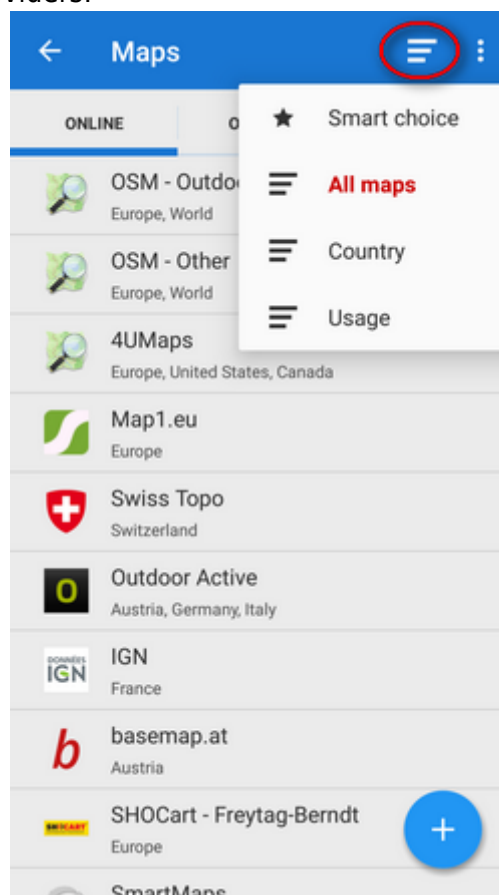

# Online Maps

**Locus Map** provides a wide range of online maps to work with. They are listed in the **Online** tab of the [Map Manager](#).

## Sorting

Maps are grouped according to selected sorting. To change the sorting, tap the  *Sort by* button and select category.

- **all maps** - list of all map providers:

- **countries** - maps sorted according to their coverage of countries and continents:

- **usage** - maps sorted according to their purpose - hiking, cycling etc.:

- **smart choice** - only last used and the most used maps:

## Displaying online maps

**To display the needed map, select the group to unfold and tap the map.** The selected map name highlights red.

If you select a map for the first time, an **information screen** appears.