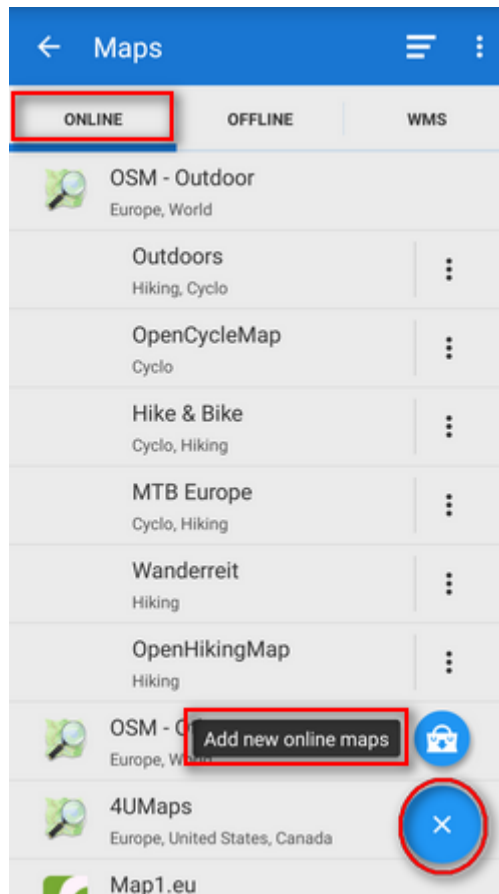

- select your map in the Store and tap the blue button **ADD**