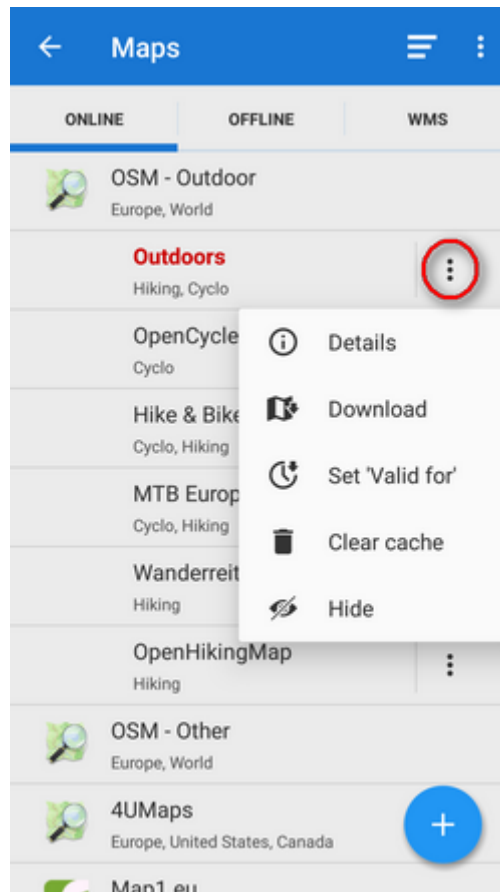

To display the map, tap

**Confirm.**

# Customizing online map list

The list of available online maps can seem too complex for somebody but it can be easily reduced so that the user sees only the maps he/she actually uses:

- tap **Settings** in the topbar  **Action menu**, select **Available maps**

- Uncheck all you wish to hide.

- another way how to hide a map from the list is to select the  *Hide* option from the **action menu** at each single map.

 **Action menu button**

Each map has its own action menu, consisting of following items:

- **i** **Details** display the **Information screen**
- **Download** launches [online map download](#)
- **Set 'Valid for'** (visible only for cacheable maps) defines validity time for cached map tiles in hours. When the validity time expires, Locus Map caches a new map tile.
- **Clear Cache** deletes all cached tiles in your temporary storage
- **Pre-Paid** (only for Wanderreit maps) displays a form to fill in the pre-paid Wanderreit map code
- **Cancel subscription** cancels your Wanderreit map subscription
- **Hide** removes map from the list. It can be reversed in Map Settings.