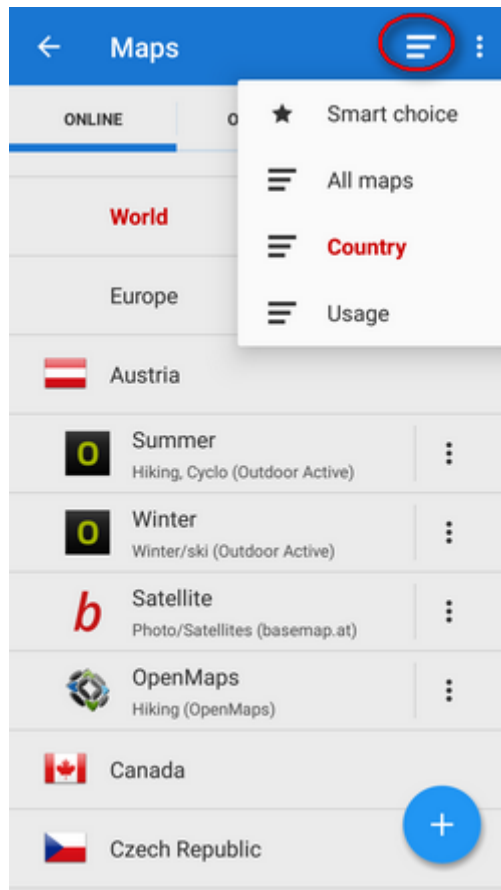

# Online Maps

**Locus Map** provides a wide range of online maps to work with. They are listed in the **Online** tab of the [Map Manager](#).

## Sorting

Maps are grouped according to selected sorting. To change the sorting, tap the  *Sort by* button and select category.

- **all maps** - list of all map providers:

- **countries** - maps sorted according to their coverage of countries and continents:

- **usage** - maps sorted according to their purpose - hiking, cycling etc.:

- **smart choice** - only last used and the most used maps:

## Displaying online maps

**To display the needed map, select the group to unfold and tap the map.** The selected map name highlights red.

If you select a map for the first time, an **information screen** appears.