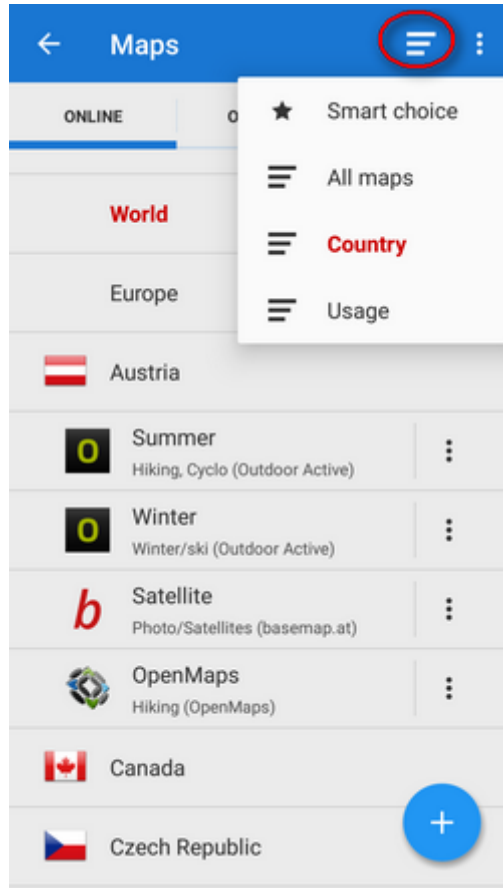

# Online Maps

**Locus Map** provides a wide range of online maps to work with. They are listed in the **Online** tab of the [Map Manager](#).

## Sorting

Maps are grouped according to selected sorting. To change the sorting, tap the  *Sort by* button and select category.

- **all maps** - list of all map providers:

- **countries** - maps sorted according to their coverage of countries and continents:

- **usage** - maps sorted according to their purpose - hiking, cycling etc.:

- **smart choice** - only last used and the most used maps:

## Displaying online maps

To display the needed map, select the group to unfold and tap the map. The selected map name highlights red.

If you select a map for the first time, an **information screen** appears.