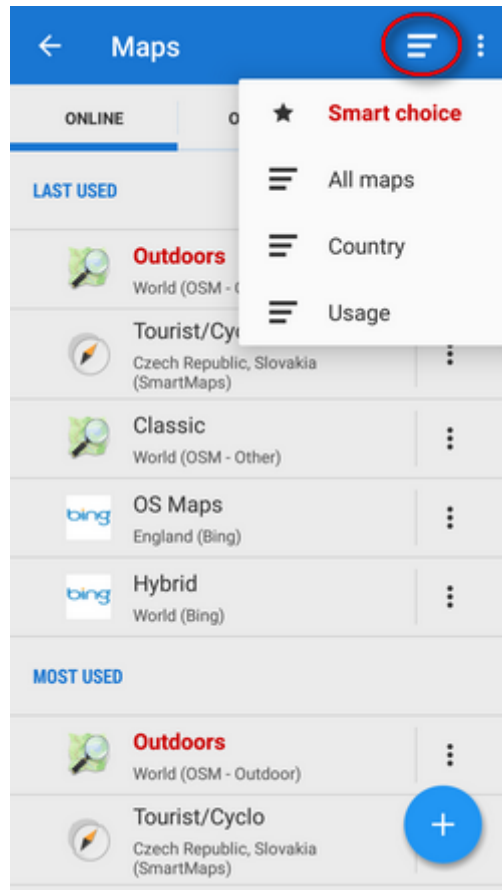

# Online Maps

**Locus Map** provides a wide range of online maps to work with. They are listed in the **Online** tab of the [Map Manager](#).

## Sorting

Maps are grouped according to selected sorting. To change the sorting, tap the  *Sort by* button and select category.

- **all maps** - list of all map providers:

- **countries** - maps sorted according to their coverage of countries and continents:

- **usage** - maps sorted according to their purpose - hiking, cycling etc.:

- **smart choice** - only last used and the most used maps:

## Displaying online maps

To display the needed map, select the group to unfold and tap the map. The selected map name highlights red.

If you select a map for the first time, an **information screen** appears.