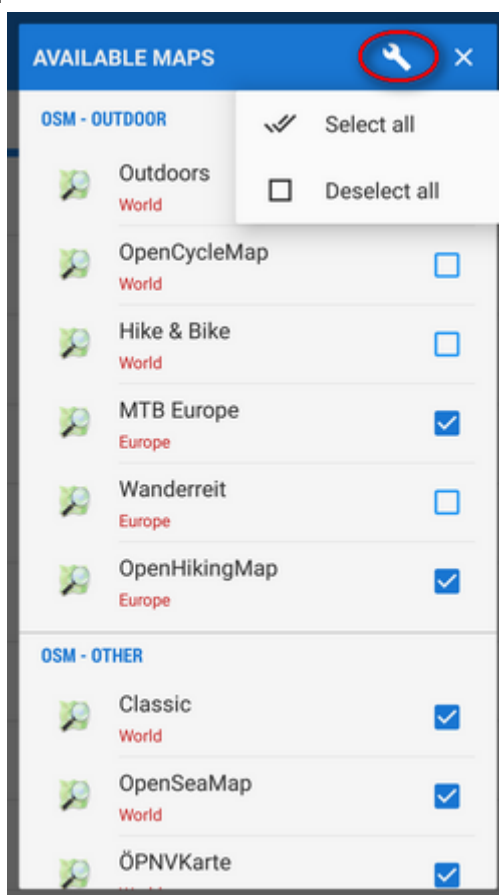

To display the map, tap **Confirm**.

## Customizing online map list

The list of available online maps can seem too complex for somebody but it can be easily reduced so that the user sees only the maps he/she actually uses:

- tap **Settings** in the topbar **action menu**, select **Available maps**

- Uncheck all you wish to hide.

- another way how to hide a map from the list is to select the  *Hide* option from the **action menu** at each single map.

⋮ **Action menu button**

Each map has its own action menu, consisting of following items: