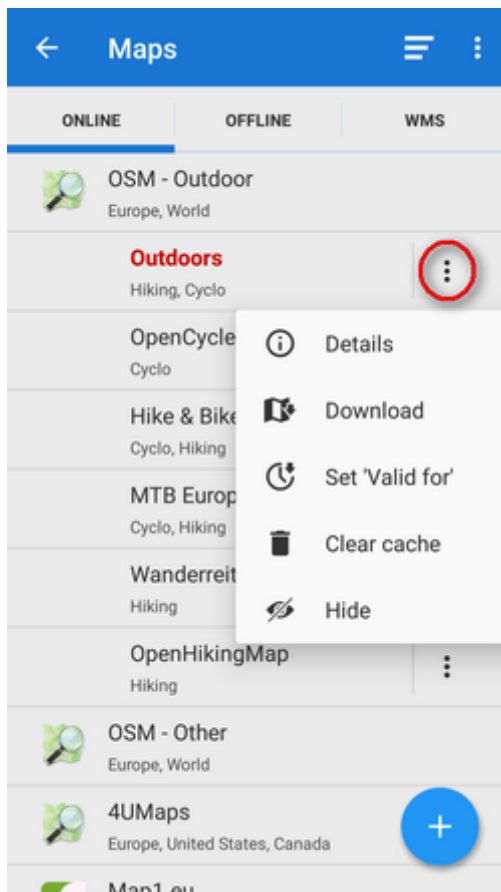

To display the map, tap **Confirm**.

## Customizing online map list

The list of available online maps can seem too complex for somebody but it can be easily reduced so that the user sees only the maps he/she actually uses:

- tap **Settings** in the topbar **action menu**, select **Available maps**

- Uncheck all you wish to hide.

- another way how to hide a map from the list is to select the  *Hide* option from the **action menu** at each single map.

⋮ **Action menu button**

Each map has its own action menu, consisting of following items:

- **i** **Details** display the **Information screen**
- **Download** launches [online map download](#)
- **Set 'Valid for'**(visible only for cacheable maps) defines validity time for cached map tiles in hours. When the validity time expires, Locus Map caches a new map tile.
- **Clear Cache** deletes all cached tiles in your temporary storage
- **Pre-Paid** (only for Wanderreit maps) displays a form to fill in the pre-paid Wanderreit map code
- **Cancel subscription** cancels your Wanderreit map subscription
- **Hide** removes map from the list. It can be reversed in Map Settings.