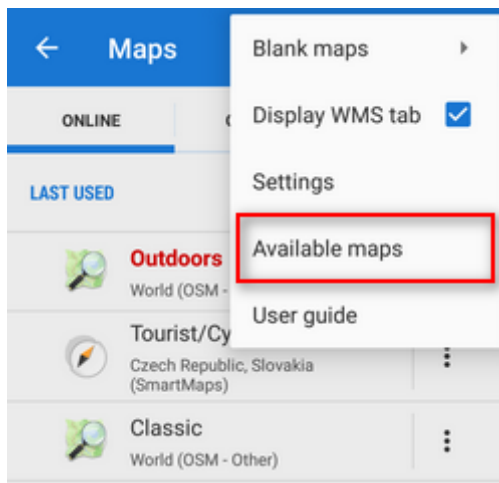

## Displaying online maps

To display the needed map, select the group to unfold and tap the map. The selected map name highlights red.

If you select a map for the first time, an **information screen** appears.

It contains an overview, the terms of use in online/offline modes and description. The **info** screen is accessible also from the **action menu** at each map:

- **Basic info** - available zooms, covered countries and usage (e.g. hiking, biking...)
- **Online** - information whether the map is available for free or for subscription, if it can be cached into your phone memory (*Locus/mapsOnline/map\*.sql* file - some maps especially from commercial providers cannot be cached so it is necessary to have stable internet connection to display them), the current size of the cache in MB and its time validity
- **Offline** - if the map is downloadable, daily download limit in number of map tiles, amount of tiles downloaded that day and speed limit (e.g. 2 tiles at once)
- **Description** - map provider, author, terms of use, license etc.

To display the map, tap **Confirm**.

## Customizing online map list

The list of available online maps can seem too complex for somebody but it can be easily reduced so that the user sees only the maps he/she actually uses:

- tap **Settings** in the topbar **action menu**, select **Available maps**