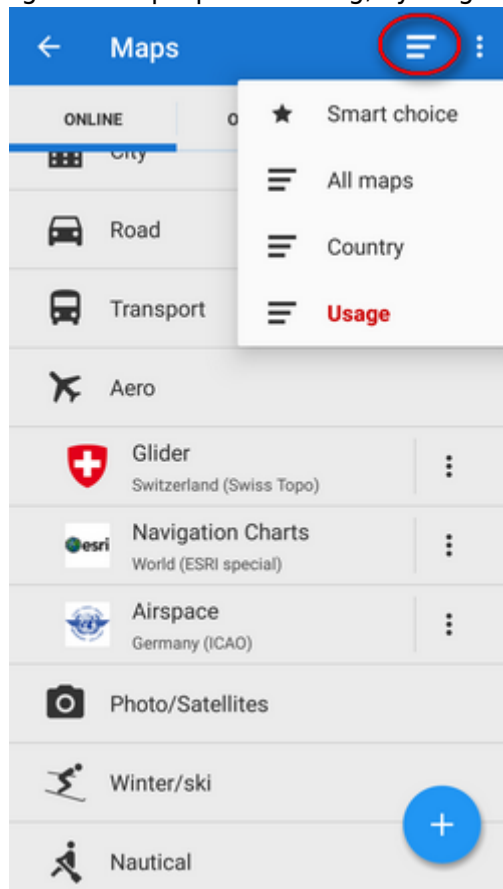

# Online Maps

**Locus Map** provides a wide range of online maps to work with. They are listed in the **Online** tab of the [Map Manager](#).

## Sorting

Maps are grouped according to selected sorting. To change the sorting, tap the  *Sort by* button and select category.

- **all maps** - list of all map providers:

- **countries** - maps sorted according to their coverage of countries and continents:

- **usage** - maps sorted according to their purpose - hiking, cycling etc.:

- **smart choice** - only last used and the most used maps:

## Displaying online maps

To display the needed map, select the group to unfold and tap the map. The selected map name highlights red.

If you select a map for the first time, an **information screen** appears.