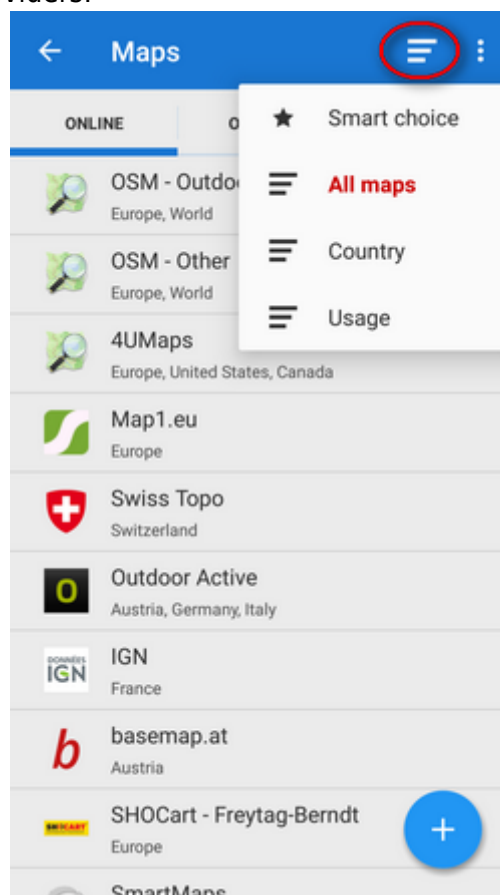

# Online Maps

**Locus Map** provides a wide range of online maps to work with. They are listed in the **Online** tab of the [Map Manager](#).

## Sorting

Maps are grouped according to selected sorting. To change the sorting, tap the  *Sort by* button and select category.

- **all maps** - list of all map providers:

- **countries** - maps sorted according to their coverage of countries and continents:

- **usage** - maps sorted according to their purpose - hiking, cycling etc.:

- **smart choice** - only last used and the most used maps:

## Displaying online maps

To display the needed map, select the group to unfold and tap the map. The selected map name highlights red.

If you select a map for the first time, an **information screen** appears.