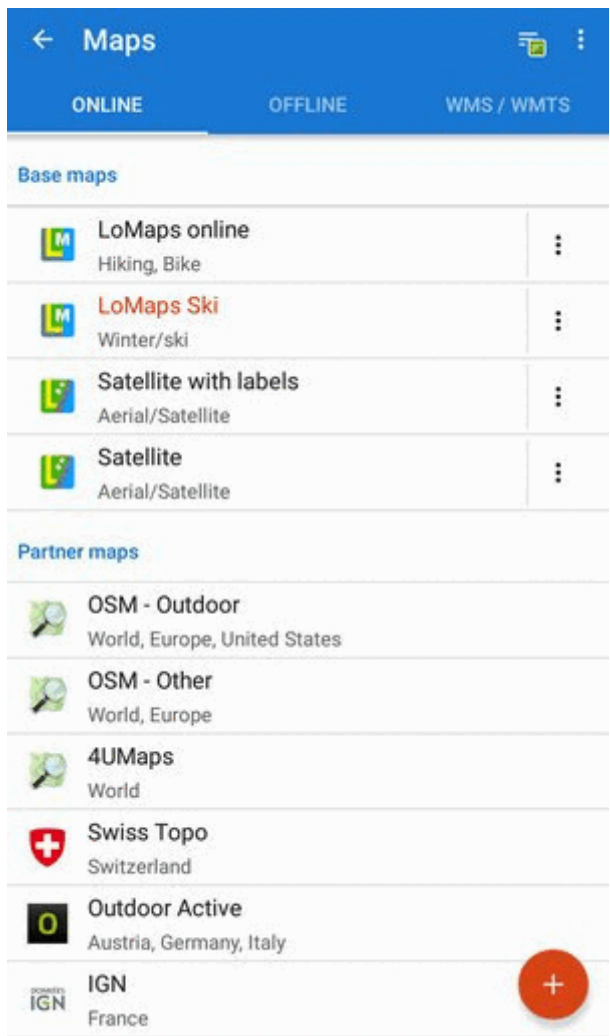

Download of online maps for offline use is referred to in an [individual chapter >>](#).

From:
<http://docs.locusmap.eu/> - **Locus Map Classic - knowledge base**

Permanent link:
<http://docs.locusmap.eu/doku.php?id>manual:user_guide:maps_online>

Last update: **2018/02/08 10:36**