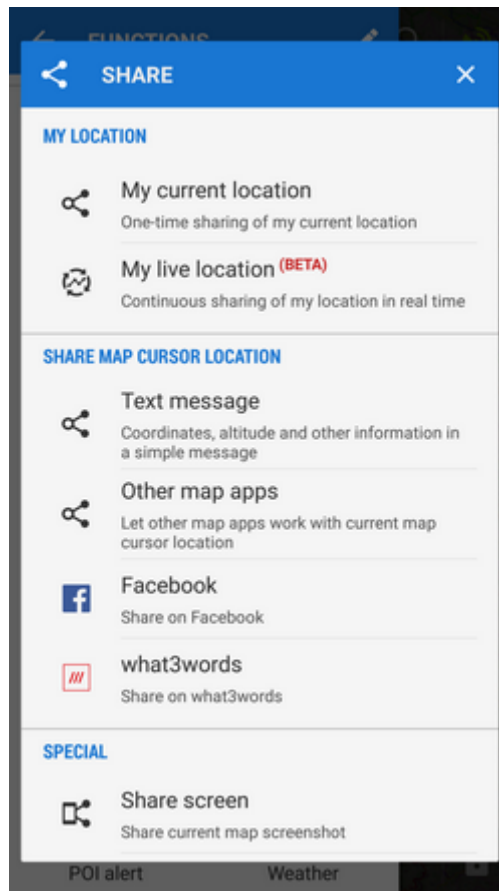

### Share Map Center

The quickest way how to tell your friends where you are. Just send a message with your position.

The dialog has three parts:

#### Plain text

- **Text to share** - pre-filled by Locus Map, contains usually GPS coordinates and can be edited later. The recipient can use your message directly to view your position in another application or a browser.
- **Additional data** - adds other detailed info about your position:
  - **Coordinates** (text) - default value
  - **Geohash** (URL) - coordinates are coded in a short URL to open in the [Geohash.org](http://Geohash.org) website. It serves as a hub of a few position-displaying services - OpenStreetMaps, GoogleMaps, Geocaching.com, offers download of a GPX file with your position or export to a Garmin device.
  - **Google Maps** - a direct link to Google Maps
  - **Accuracy** - current GPS accuracy of your device

## Facebook

Shares your position on your Facebook profile. Facebook login and confirmation that you allow Locus Map to write on your wall is required.

## Share Screen

- a very simple method of sending your device screenshot to your friends
- the feature captures a shot of the whole map screens with all displayed objects - points, tracks, etc.
- the captured image containing the map screen center EXIF info is stored in your internal memory
- all available sharing applications can be used - e-mail, social networks, etc.