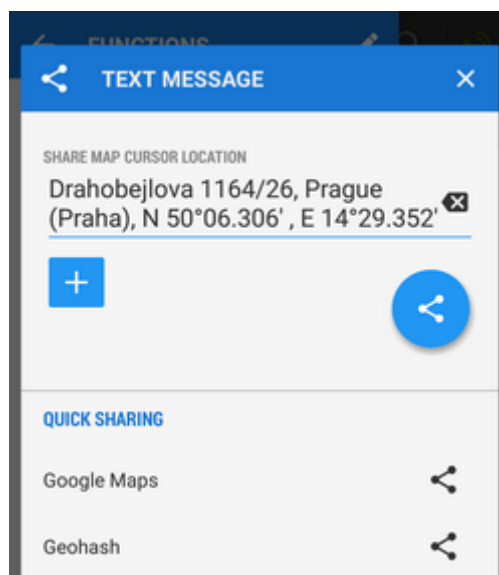

### Share Map Center

The quickest way how to tell your friends where you are. Just send a message with your position.

The dialog has three parts:

#### Plain text

- **Text to share** - pre-filled by Locus Map, contains usually GPS coordinates and can be edited later. The recipient can use your message directly to view your position in another application or a browser.
- **Additional data** - adds other detailed info about your position:
  - **Coordinates** (text) - default value
  - **Geohash** (URL) - coordinates are coded in a short URL to open in the [Geohash.org](http://Geohash.org) website. It serves as a hub of a few position-displaying services - OpenStreetMaps, GoogleMaps, Geocaching.com, offers download of a GPX file with your position or export to a Garmin device.
  - **Google Maps** - a direct link to Google Maps
  - **Accuracy** - current GPS accuracy of your device

- **Altitude** - GPS-calculated altitude
- **Share** - confirms action and offers available sharing services - SMS, E-mail, Dropbox, Skype, Facebook etc.

## Facebook

Shares your position on your Facebook profile. Facebook login and confirmation that you allow Locus Map to write on your wall is required.