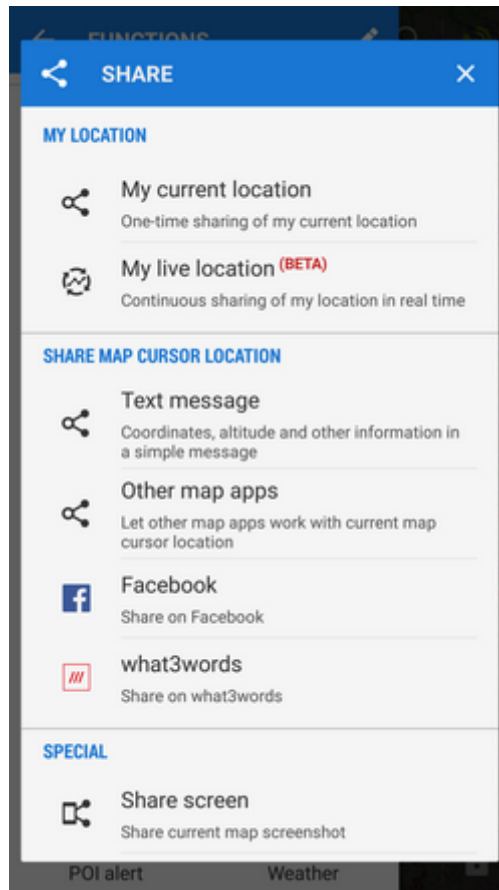

Share & Export

About

This feature offers several ways of sharing your position to your friends:

- **GPS coordinates as a text message**
- **map as an image**
- **map crop with all visible objects as a .kmz file**

Share Map Center

The quickest way how to tell your friends where you are. Just send a message with your position.

The dialog has three parts:

Plain text

- **Text to share** - pre-filled by Locus Map, contains usually GPS coordinates and can be edited later. The recipient can use your message directly to view your position in another application or a browser.
- **Additional data** - adds other detailed info about your position:
 - **Coordinates** (text) - default value
 - **Geohash** (URL) - coordinates are coded in a short URL to open in the [Geohash.org](https://www.geohash.org/) website. It serves as a hub of a few position-displaying services - OpenStreetMaps, GoogleMaps, Geocaching.com, offers download of a GPX file with your position or export to a Garmin device.
 - **Google Maps** - a direct link to Google Maps
 - **Accuracy** - current GPS accuracy of your device
 - **Altitude** - GPS-calculated altitude
- **Share** - confirms action and offers available sharing services - SMS, E-mail, Dropbox, Skype, Facebook etc.

Facebook

Shares your position on your Facebook profile. Facebook login and confirmation that you allow Locus Map to write on your wall is required.

KML file

- sends a *.kml* file with your current location for displaying in any *.kml*-supporting software (e.g. Google Earth)

- the line for text description is optional, the text will be included in the *.kml* file

Share Screen

- a very simple method of sending your device screenshot to your friends
- the feature captures a shot of the whole map screens with all displayed objects - points, tracks, etc.
- the captured image containing the map screen center EXIF info is stored in your internal memory
- all available sharing applications can be used - e-mail, social networks, etc.