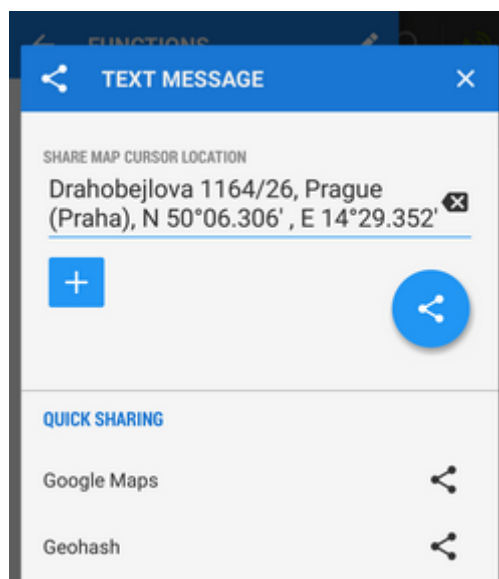

Share Map Center

The quickest way how to tell your friends where you are. Just send a message with your position.

The dialog has three parts:

Plain text

- **Text to share** - pre-filled by Locus Map, contains usually GPS coordinates and can be edited later. The recipient can use your message directly to view your position in another application or a browser.
- **Additional data** - adds other detailed info about your position:
 - **Coordinates** (text) - default value
 - **Geohash** (URL) - coordinates are coded in a short URL to open in the [Geohash.org](https://www.geohash.org/) website. It serves as a hub of a few position-displaying services - OpenStreetMaps, GoogleMaps, Geocaching.com, offers download of a GPX file with your position or export to a Garmin device.
 - **Google Maps** - a direct link to Google Maps
 - **Accuracy** - current GPS accuracy of your device
 - **Altitude** - GPS-calculated altitude
- **Share** - confirms action and offers available sharing services - SMS, E-mail, Dropbox, Skype, Facebook etc.

Facebook

Shares your position on your Facebook profile. Facebook login and confirmation that you allow Locus Map to write on your wall is required.

KML file

- sends a *.kml* file with your current location for displaying in any *.kml*-supporting software (e.g. Google Earth)

- the line for text description is optional, the text will be included in the *.kml* file

Share Screen

- a very simple method of sending your device screenshot to your friends
- the feature captures a shot of the whole map screens with all displayed objects - points, tracks, etc.
- the captured image containing the map screen center EXIF info is stored in your internal memory
- all available sharing applications can be used - e-mail, social networks, etc.