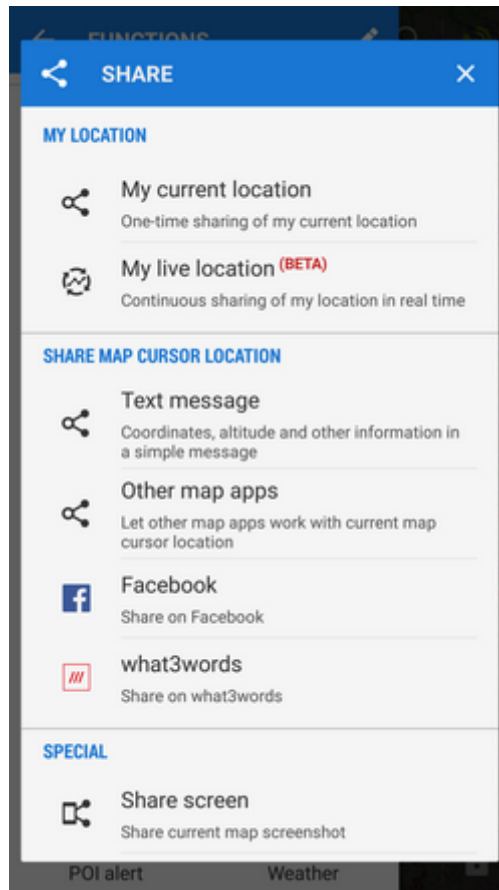

## About

This feature offers several ways of sharing your position to your friends:

- **GPS coordinates as a text message**
- **map as an image**
- **map crop with all visible objects as a .kmz file**

## Share Map Center

The quickest way how to tell your friends where you are. Just send a message with your position.

The dialog has three parts:

### Plain text

- **Text to share** - pre-filled by Locus Map, contains usually GPS coordinates and can be edited later. The recipient can use your message directly to view your position in another application or a browser.
- **Additional data** - adds other detailed info about your position:
  - **Coordinates** (text) - default value
  - **Geohash** (URL) - coordinates are coded in a short URL to open in the [Geohash.org](https://www.geohash.org/) website. It serves as a hub of a few position-displaying services - OpenStreetMaps, GoogleMaps, Geocaching.com, offers download of a GPX file with your position or export to a Garmin device.
  - **Google Maps** - a direct link to Google Maps
  - **Accuracy** - current GPS accuracy of your device
  - **Altitude** - GPS-calculated altitude
- **Share** - confirms action and offers available sharing services - SMS, E-mail, Dropbox, Skype, Facebook etc.

## Share Screen

- a very simple method of sending your device screenshot to your friends
- the feature captures a shot of the whole map screens with all displayed objects - points, tracks, etc.
- the captured image containing the map screen center EXIF info is stored in your internal memory
- all available sharing applications can be used - e-mail, social networks, etc.