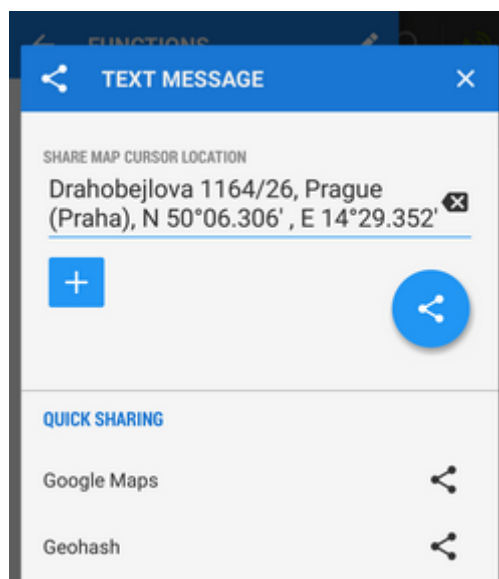

## Share Map Center

The quickest way how to tell your friends where you are. Just send a message with your position.

The dialog has three parts:

### Plain text

- **Text to share** - pre-filled by Locus Map, contains usually GPS coordinates and can be edited later. The recipient can use your message directly to view your position in another application or a browser.
- **Additional data** - adds other detailed info about your position:
  - **Coordinates** (text) - default value
  - **Geohash** (URL) - coordinates are coded in a short URL to open in the [Geohash.org](https://www.geohash.org/) website. It serves as a hub of a few position-displaying services - OpenStreetMaps, GoogleMaps, Geocaching.com, offers download of a GPX file with your position or export to a Garmin device.
  - **Google Maps** - a direct link to Google Maps
  - **Accuracy** - current GPS accuracy of your device
  - **Altitude** - GPS-calculated altitude
- **Share** - confirms action and offers available sharing services - SMS, E-mail, Dropbox, Skype, Facebook etc.

## Facebook

Shares your position on your Facebook profile. Facebook login and confirmation that you allow Locus Map to write on your wall is required.

## KML file

- sends a *.kml* file with your current location for displaying in any *.kml*-supporting software (e.g. Google Earth)

- the line for text description is optional, the text will be included in the *.kml* file